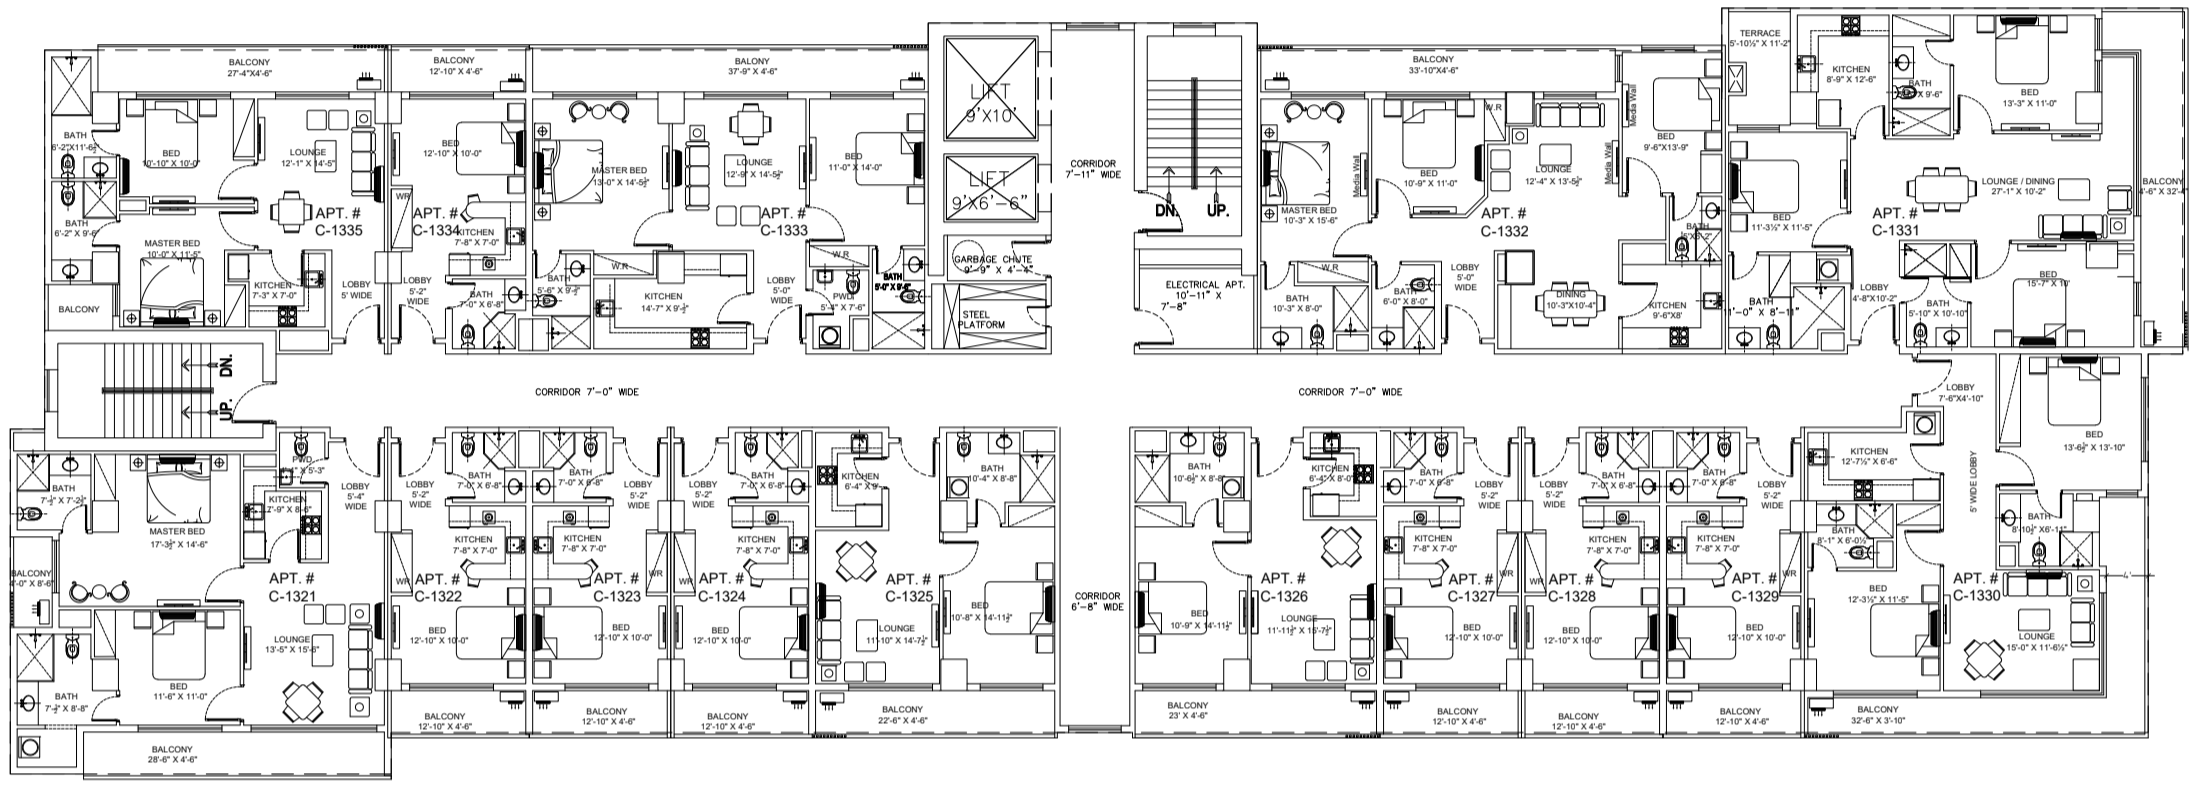

ZEDEM INTERNATIONAL (PVT.) LTD.

FAISAL HEIGHTS

LAYOUT PLANS

APARTMENT FLOORS ONLY

**LOCATED AT APARTMENT PLOT NO. 5, BLOCK-C,
FAISAL TOWN, PHASE I, RAWALPINDI**

A-501

2ND FLOOR PLAN

3RD FLOOR PLAN

4TH FLOOR PLAN

A-501

5TH FLOOR PLAN

6TH FLOOR PLAN

7TH FLOOR PLAN

8TH FLOOR PLAN

9TH FLOOR PLAN

10TH FLOOR PLAN

I11TH FLOOR PLAN

12TH FLOOR PLAN

13TH FLOOR PLAN

14TH FLOOR PLAN

15TH FLOOR PLAN

16TH FLOOR PLAN

17TH FLOOR PLAN