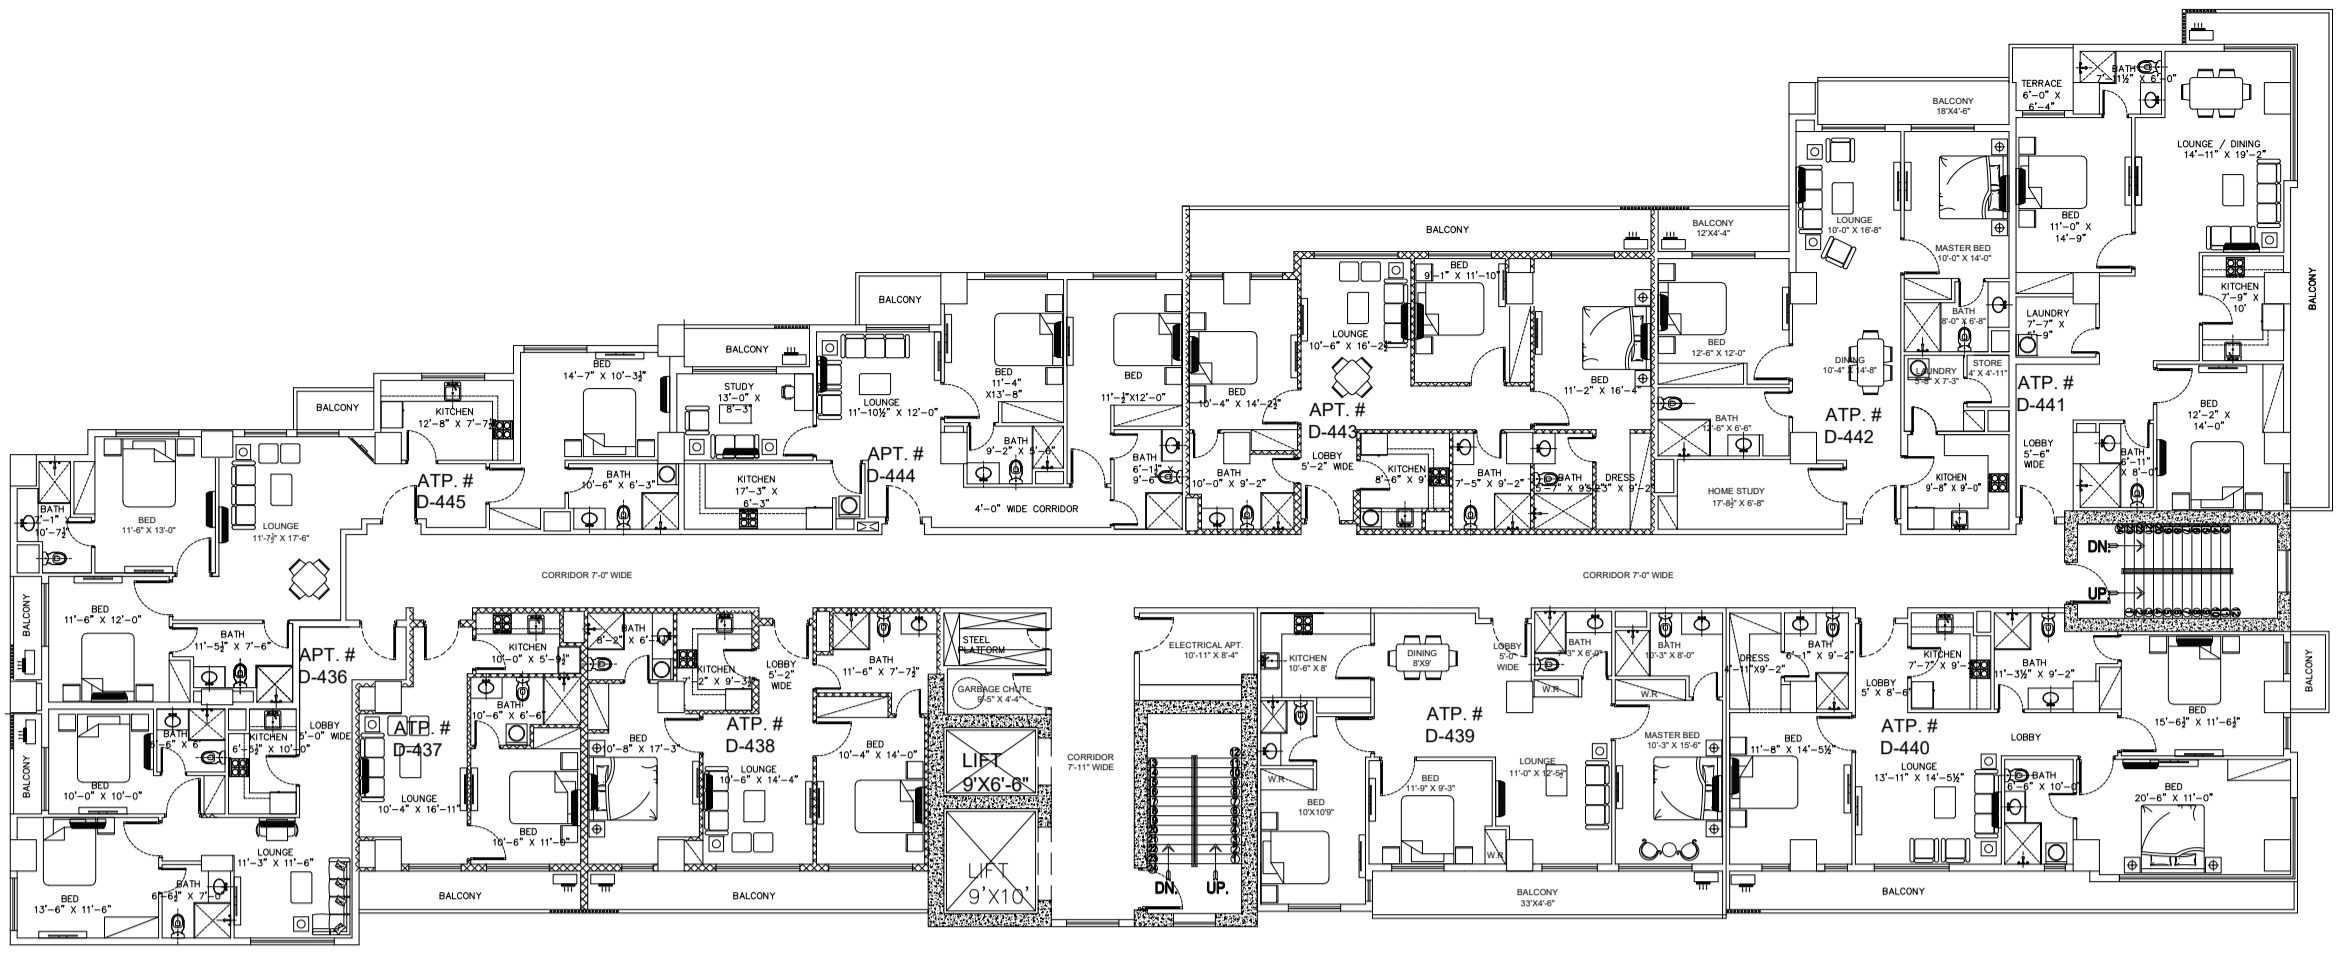

ZEDEM INTERNATIONAL (PVT.) LTD.

FAISAL HEIGHTS

LAYOUT PLANS

APARTMENT FLOORS ONLY

**LOCATED AT APARTMENT PLOT NO. 5, BLOCK-C,
FAISAL TOWN, PHASE I, RAWALPINDI**

A-501

2ND FLOOR PLAN

3RD FLOOR PLAN

4TH FLOOR PLAN

A-501

5TH FLOOR PLAN

6TH FLOOR PLAN

7TH FLOOR PLAN

8TH FLOOR PLAN

9TH FLOOR PLAN

10TH FLOOR PLAN

I11TH FLOOR PLAN

12TH FLOOR PLAN

13TH FLOOR PLAN

14TH FLOOR PLAN

15TH FLOOR PLAN

16TH FLOOR PLAN

17TH FLOOR PLAN