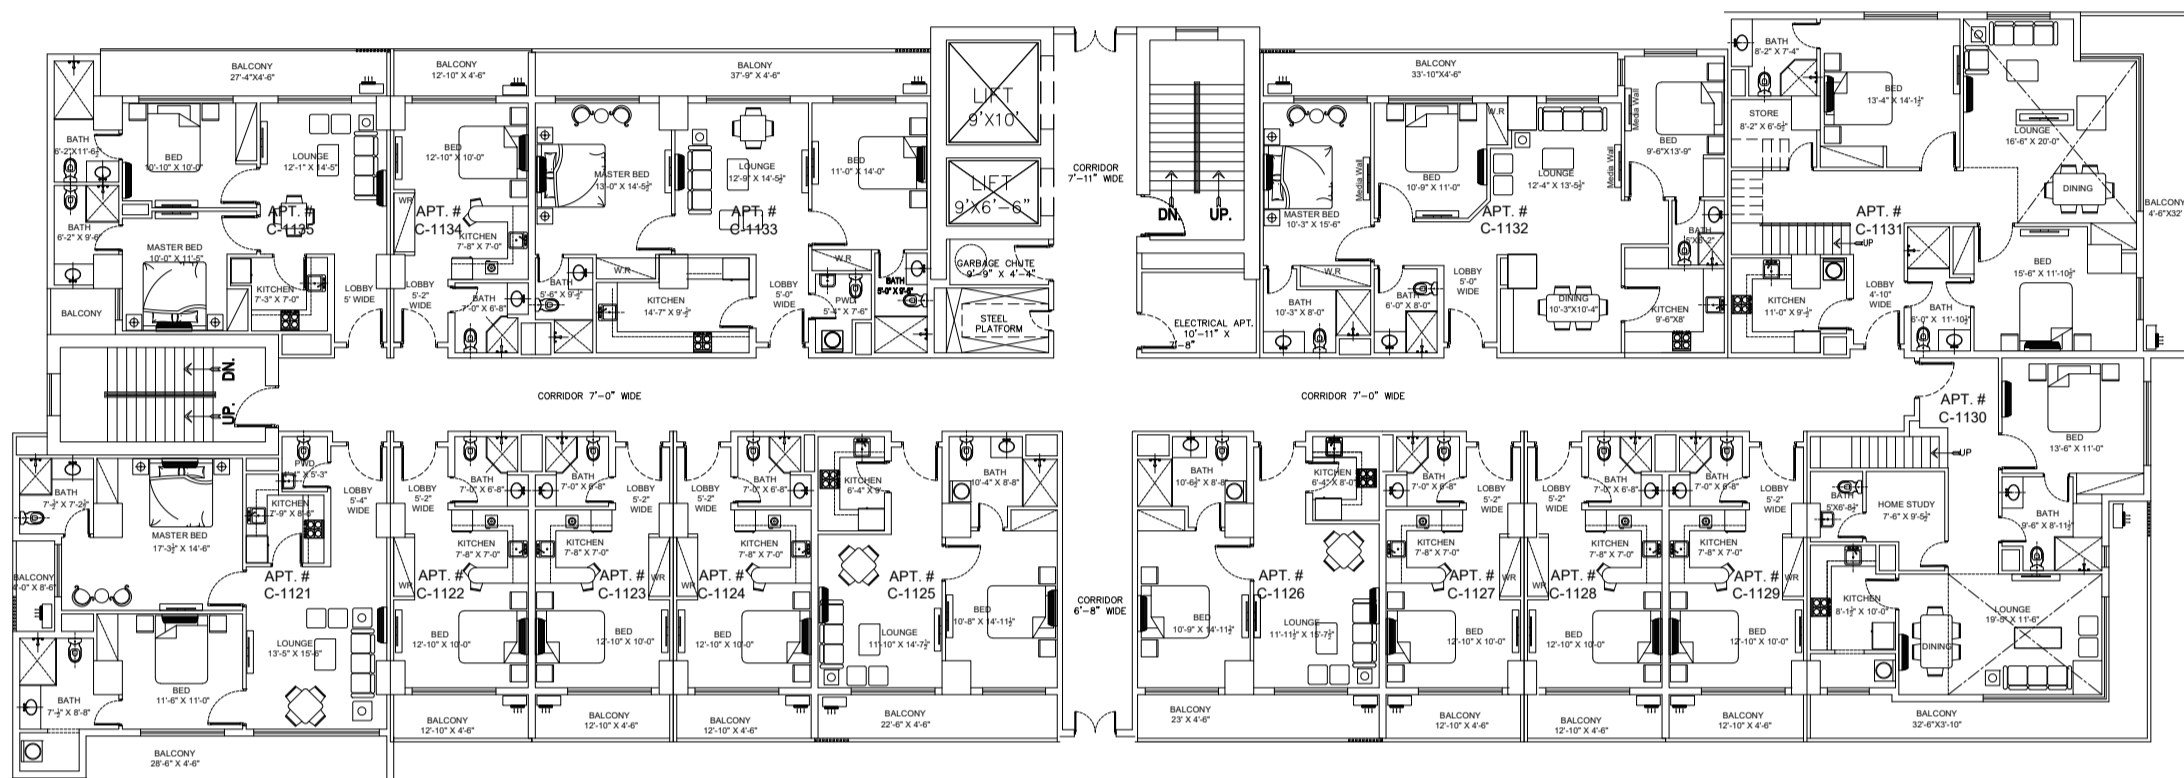

ZEDEM INTERNATIONAL (PVT.) LTD.

FAISAL HEIGHTS

LAYOUT PLANS

APARTMENT FLOORS ONLY

**LOCATED AT APARTMENT PLOT NO. 5, BLOCK-C,
FAISAL TOWN, PHASE I, RAWALPINDI**

A-501

2ND FLOOR PLAN

3RD FLOOR PLAN

4TH FLOOR PLAN

A-501

5TH FLOOR PLAN

6TH FLOOR PLAN

7TH FLOOR PLAN

8TH FLOOR PLAN

9TH FLOOR PLAN

10TH FLOOR PLAN

I11TH FLOOR PLAN

12TH FLOOR PLAN

13TH FLOOR PLAN

14TH FLOOR PLAN

15TH FLOOR PLAN

16TH FLOOR PLAN

17TH FLOOR PLAN