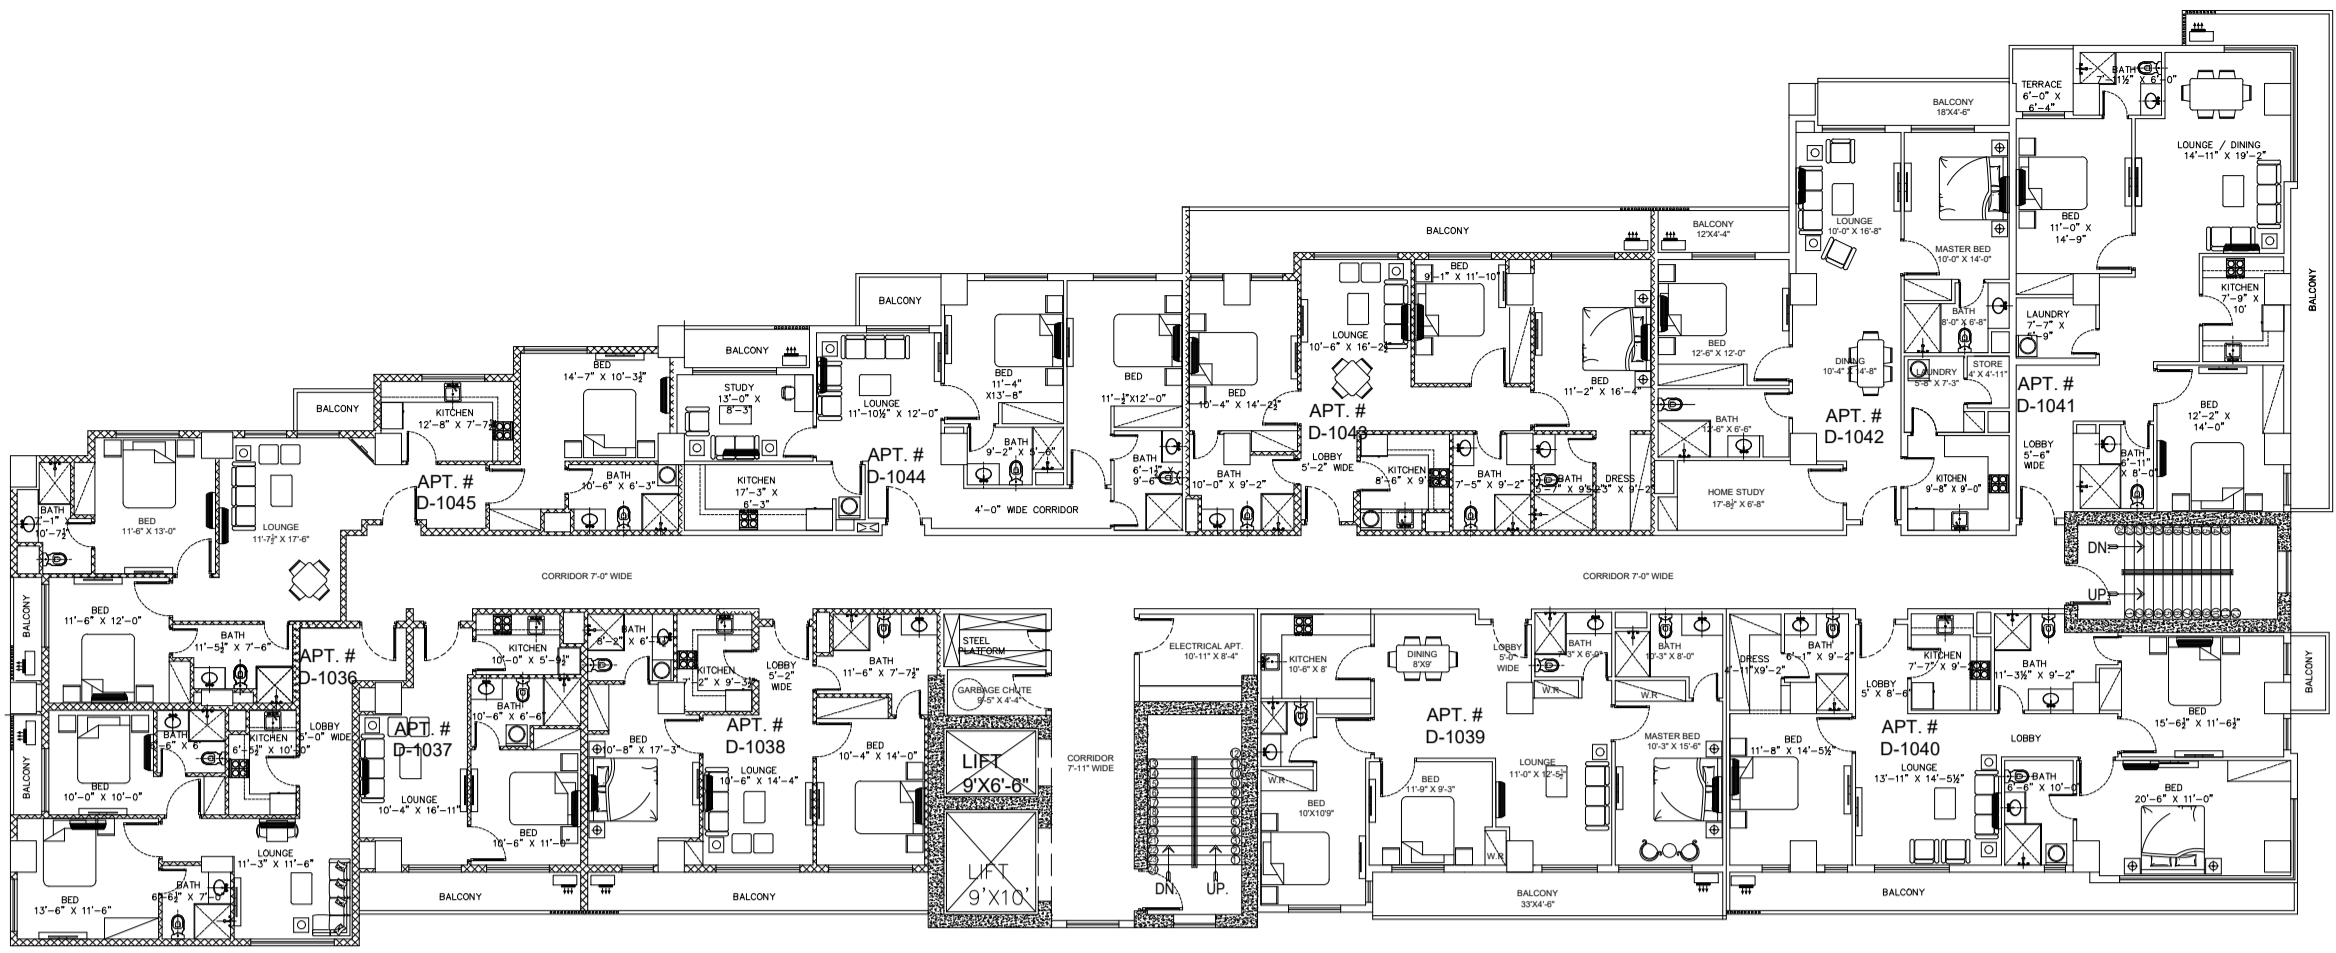

ZEDEM INTERNATIONAL (PVT.) LTD.

FAISAL HEIGHTS

LAYOUT PLANS

APARTMENT FLOORS ONLY

**LOCATED AT APARTMENT PLOT NO. 5, BLOCK-C,
FAISAL TOWN, PHASE I, RAWALPINDI**

A-501

2ND FLOOR PLAN

3RD FLOOR PLAN

4TH FLOOR PLAN

A-501

5TH FLOOR PLAN

6TH FLOOR PLAN

7TH FLOOR PLAN

8TH FLOOR PLAN

9TH FLOOR PLAN

10TH FLOOR PLAN

I11TH FLOOR PLAN

12TH FLOOR PLAN

13TH FLOOR PLAN

14TH FLOOR PLAN

15TH FLOOR PLAN

16TH FLOOR PLAN

17TH FLOOR PLAN