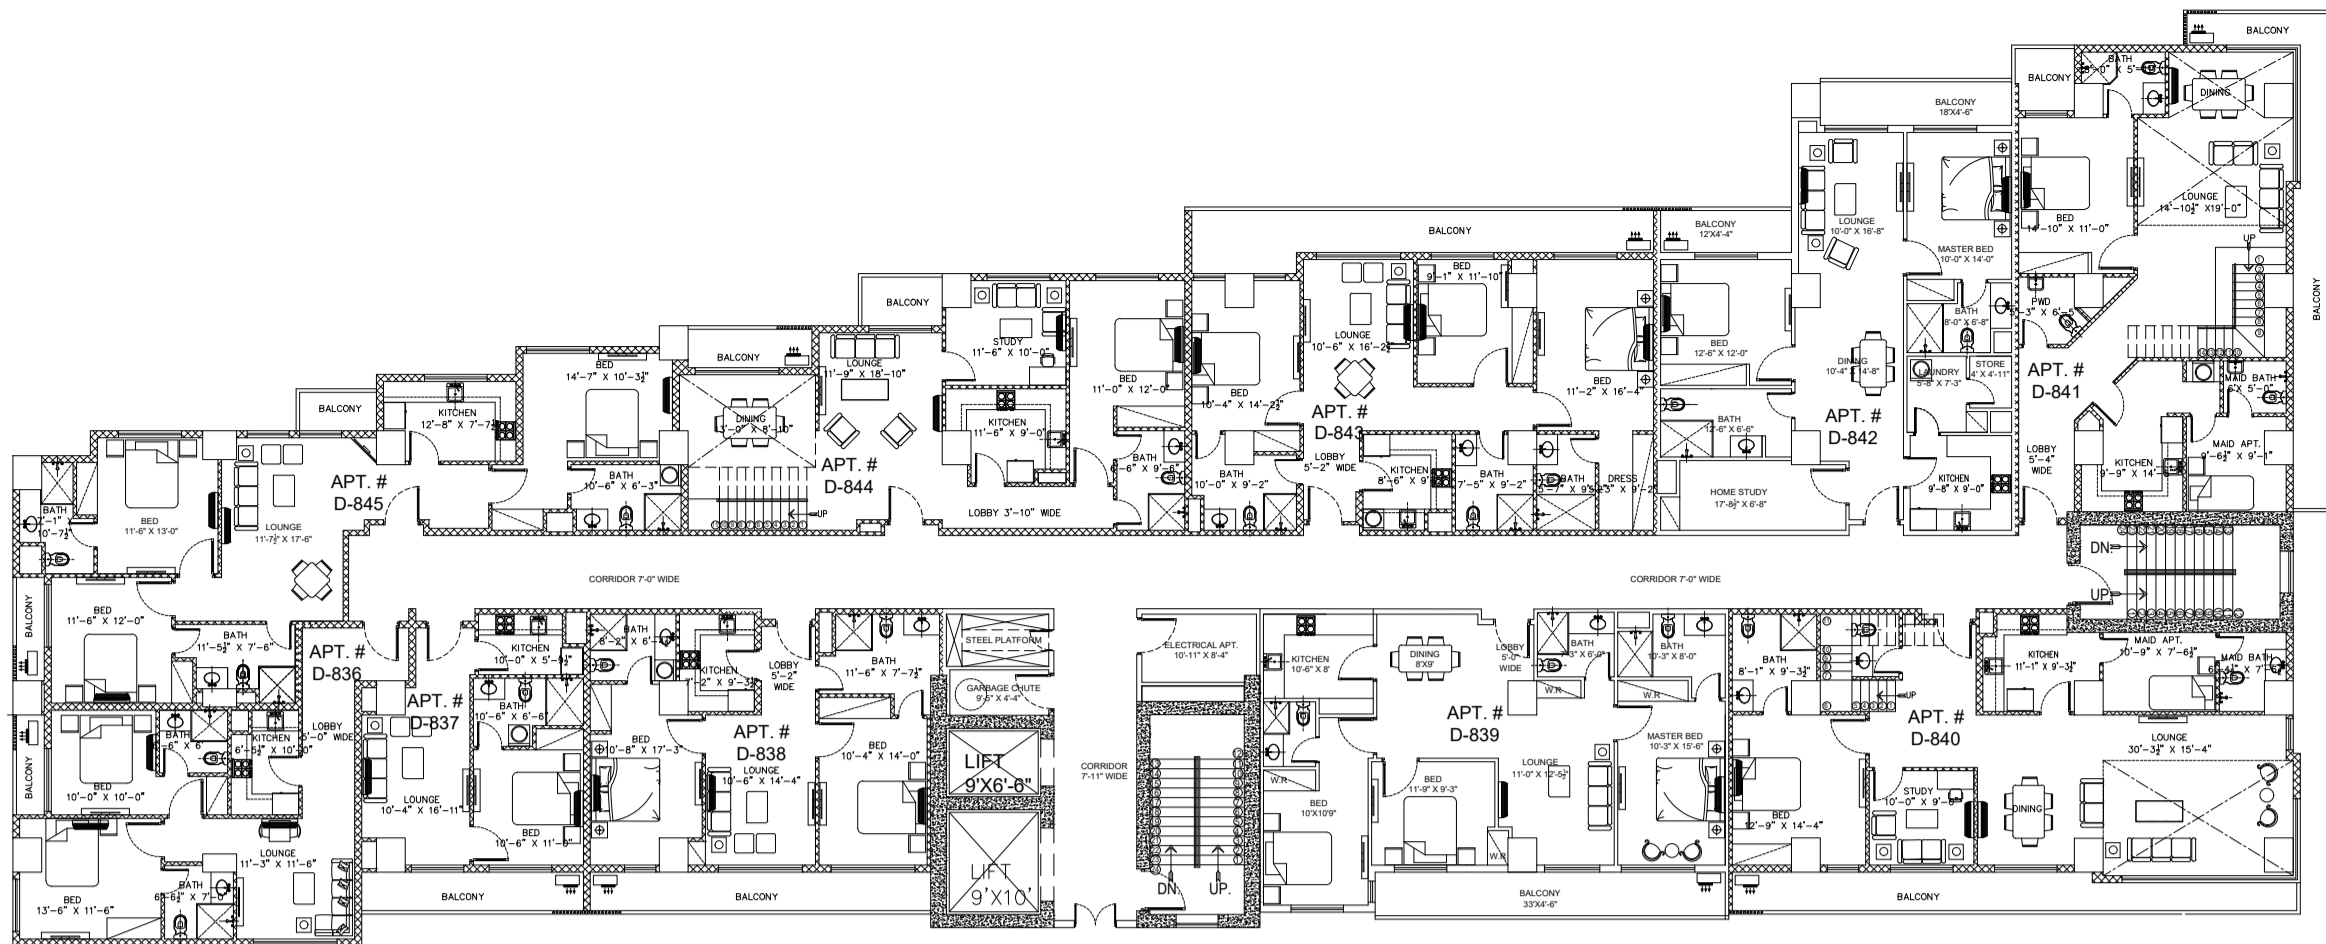

ZEDEM INTERNATIONAL (PVT.) LTD.

FAISAL HEIGHTS

LAYOUT PLANS

APARTMENT FLOORS ONLY

**LOCATED AT APARTMENT PLOT NO. 5, BLOCK-C,
FAISAL TOWN, PHASE I, RAWALPINDI**

A-501

2ND FLOOR PLAN

3RD FLOOR PLAN

4TH FLOOR PLAN

A-501

5TH FLOOR PLAN

6TH FLOOR PLAN

7TH FLOOR PLAN

8TH FLOOR PLAN

9TH FLOOR PLAN

10TH FLOOR PLAN

I11TH FLOOR PLAN

12TH FLOOR PLAN

13TH FLOOR PLAN

14TH FLOOR PLAN

15TH FLOOR PLAN

16TH FLOOR PLAN

17TH FLOOR PLAN