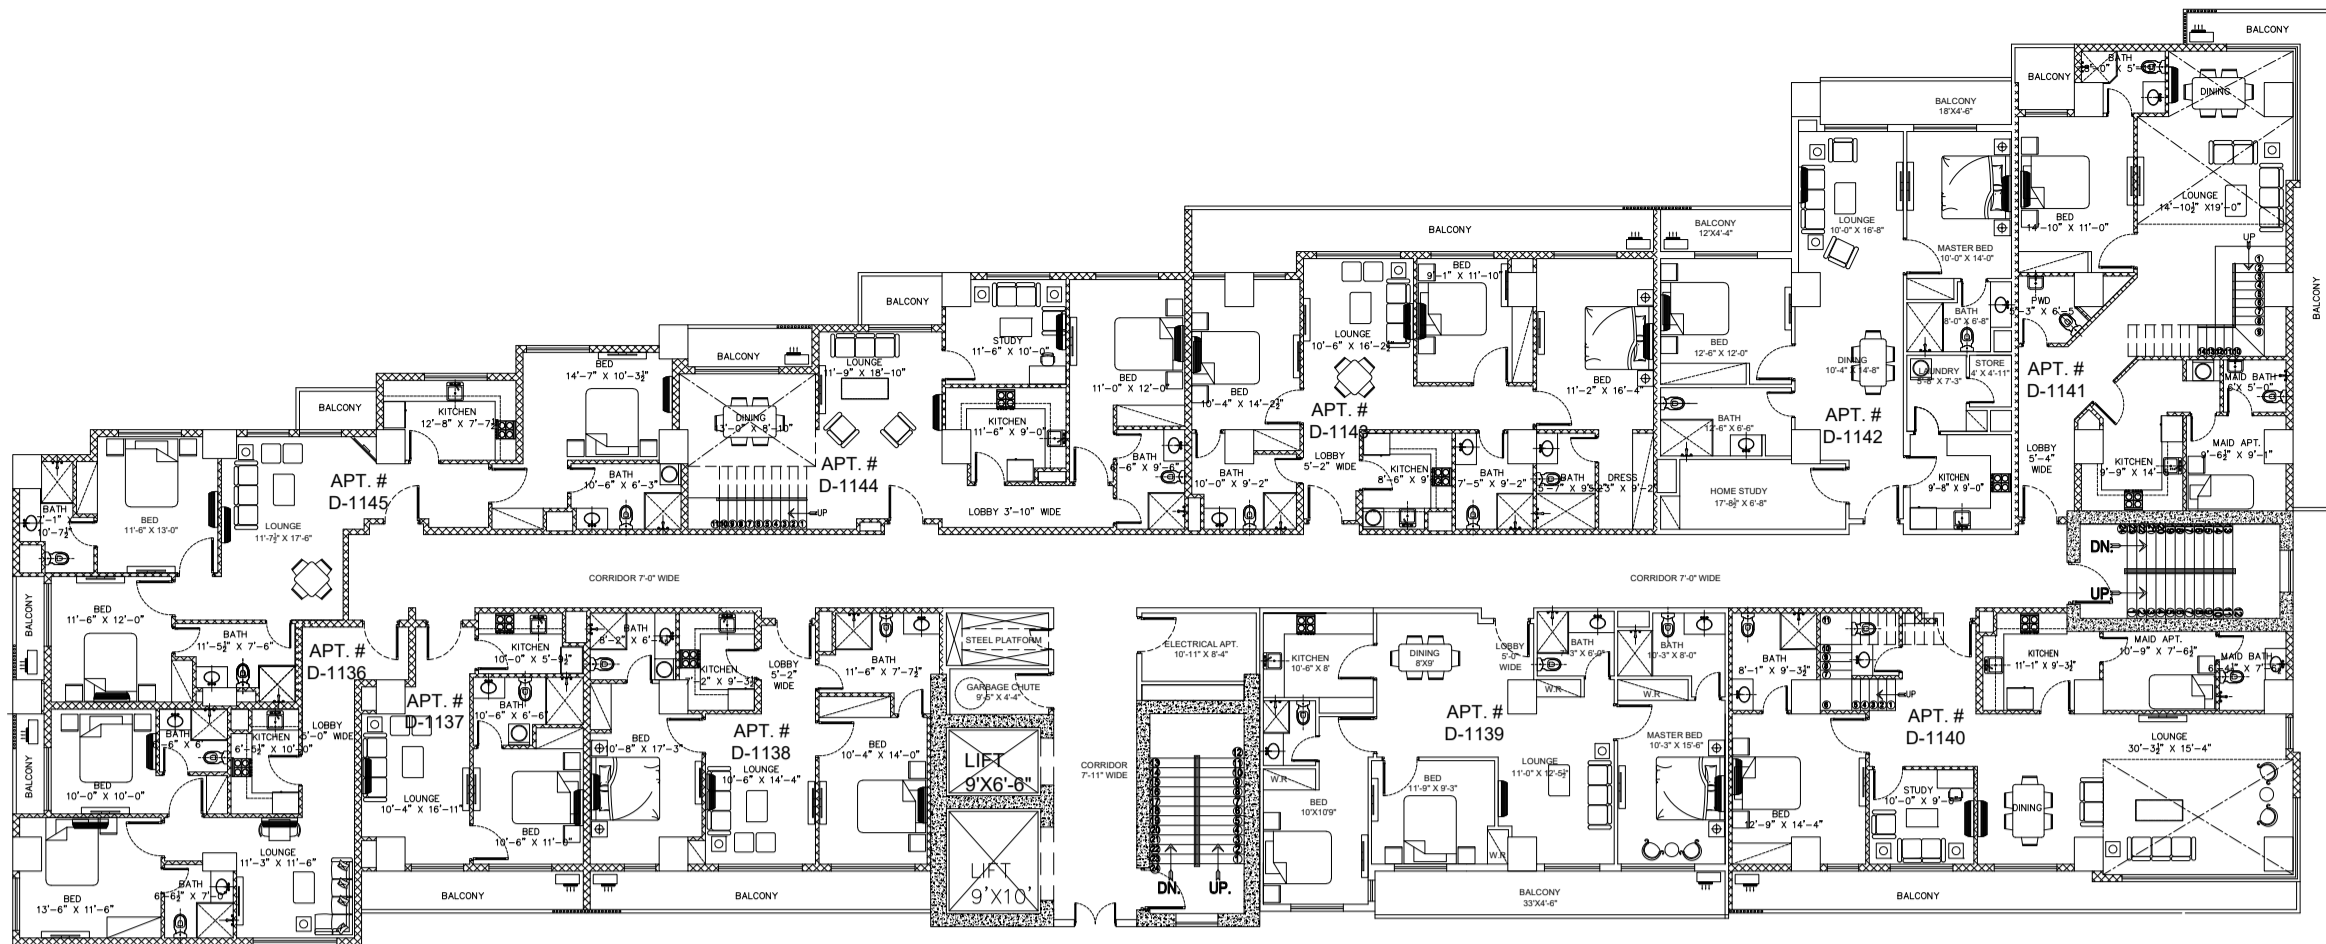

ZEDEM INTERNATIONAL (PVT.) LTD.

FAISAL HEIGHTS

LAYOUT PLANS

APARTMENT FLOORS ONLY

**LOCATED AT APARTMENT PLOT NO. 5, BLOCK-C,
FAISAL TOWN, PHASE I, RAWALPINDI**

A-501

2ND FLOOR PLAN

3RD FLOOR PLAN

4TH FLOOR PLAN

A-501

5TH FLOOR PLAN

6TH FLOOR PLAN

7TH FLOOR PLAN

8TH FLOOR PLAN

9TH FLOOR PLAN

10TH FLOOR PLAN

I11TH FLOOR PLAN

12TH FLOOR PLAN

13TH FLOOR PLAN

14TH FLOOR PLAN

15TH FLOOR PLAN

16TH FLOOR PLAN

17TH FLOOR PLAN