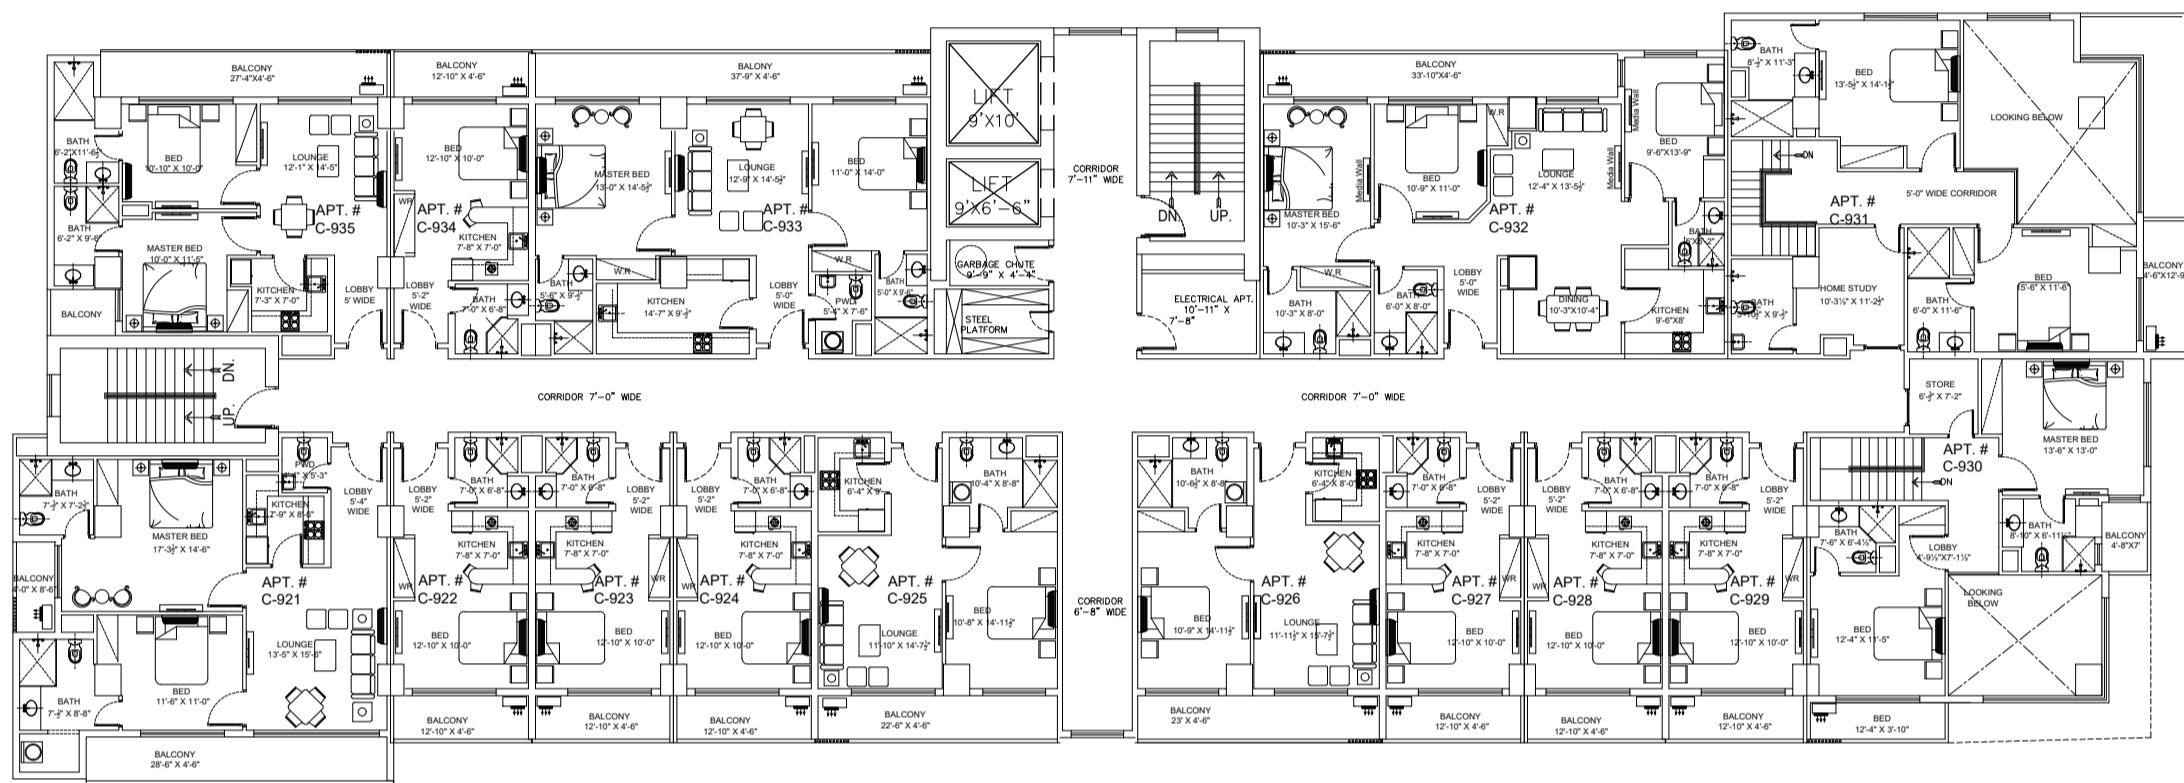

ZEDEM INTERNATIONAL (PVT.) LTD.

FAISAL HEIGHTS

LAYOUT PLANS

APARTMENT FLOORS ONLY

**LOCATED AT APARTMENT PLOT NO. 5, BLOCK-C,
FAISAL TOWN, PHASE I, RAWALPINDI**

A-501

2ND FLOOR PLAN

3RD FLOOR PLAN

4TH FLOOR PLAN

A-501

5TH FLOOR PLAN

6TH FLOOR PLAN

7TH FLOOR PLAN

8TH FLOOR PLAN

9TH FLOOR PLAN

10TH FLOOR PLAN

I11TH FLOOR PLAN

12TH FLOOR PLAN

13TH FLOOR PLAN

14TH FLOOR PLAN

15TH FLOOR PLAN

16TH FLOOR PLAN

17TH FLOOR PLAN