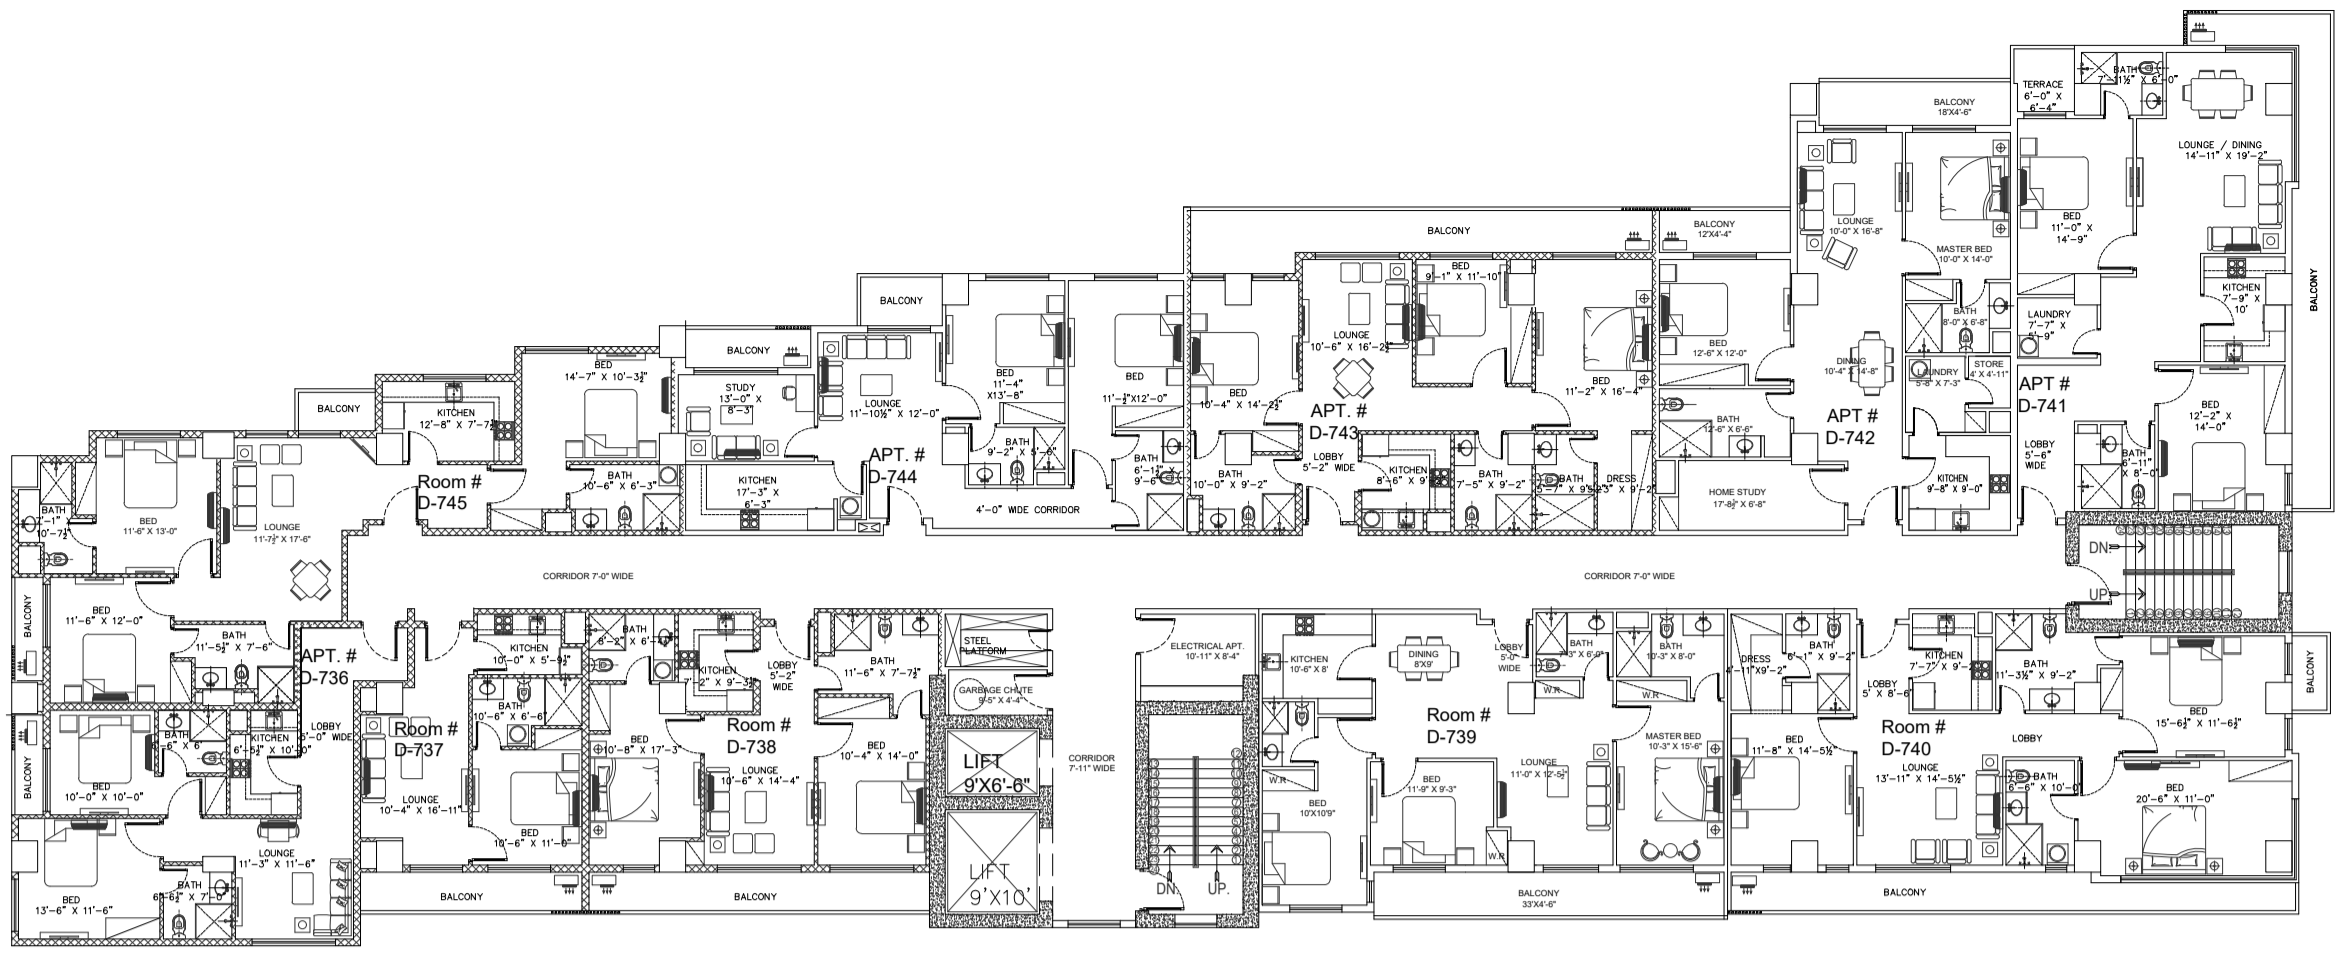

ZEDEM INTERNATIONAL (PVT.) LTD.

FAISAL HEIGHTS

LAYOUT PLANS

APARTMENT FLOORS ONLY

**LOCATED AT APARTMENT PLOT NO. 5, BLOCK-C,
FAISAL TOWN, PHASE I, RAWALPINDI**

A-501

2ND FLOOR PLAN

3RD FLOOR PLAN

4TH FLOOR PLAN

A-501

5TH FLOOR PLAN

6TH FLOOR PLAN

7TH FLOOR PLAN

8TH FLOOR PLAN

9TH FLOOR PLAN

10TH FLOOR PLAN

I11TH FLOOR PLAN

12TH FLOOR PLAN

13TH FLOOR PLAN

14TH FLOOR PLAN

15TH FLOOR PLAN

16TH FLOOR PLAN

17TH FLOOR PLAN