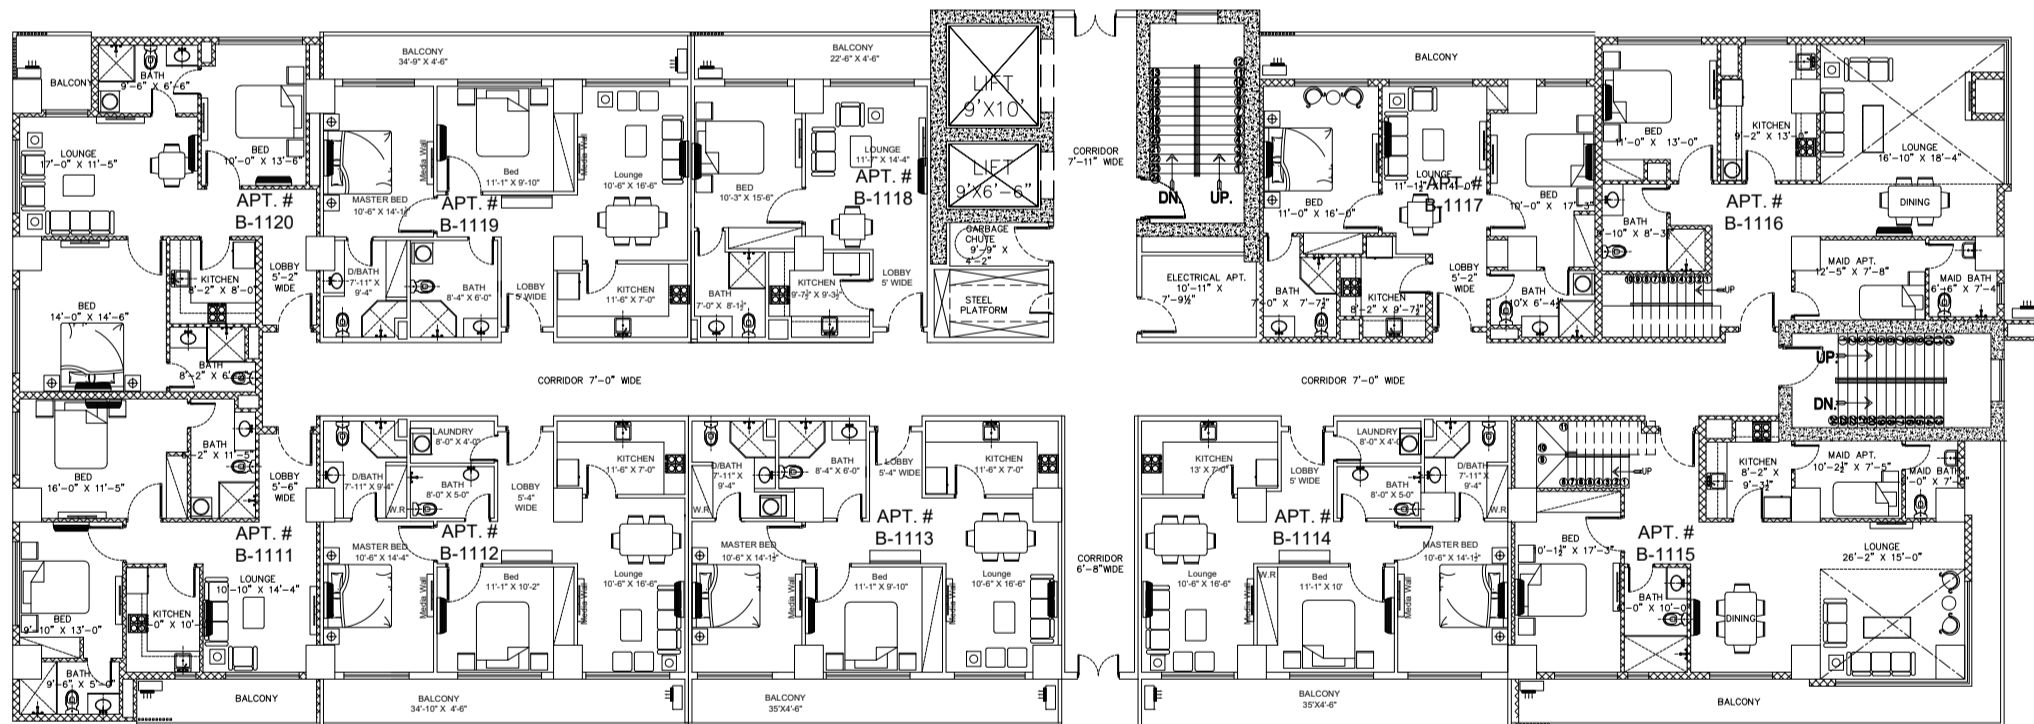

ZEDEM INTERNATIONAL (PVT.) LTD.

FAISAL HEIGHTS

LAYOUT PLANS

APARTMENT FLOORS ONLY

**LOCATED AT APARTMENT PLOT NO. 5, BLOCK-C,
FAISAL TOWN, PHASE I, RAWALPINDI**

A-501

2ND FLOOR PLAN

3RD FLOOR PLAN

4TH FLOOR PLAN

A-501

5TH FLOOR PLAN

6TH FLOOR PLAN

7TH FLOOR PLAN

8TH FLOOR PLAN

9TH FLOOR PLAN

10TH FLOOR PLAN

I11TH FLOOR PLAN

12TH FLOOR PLAN

13TH FLOOR PLAN

14TH FLOOR PLAN

15TH FLOOR PLAN

16TH FLOOR PLAN

17TH FLOOR PLAN