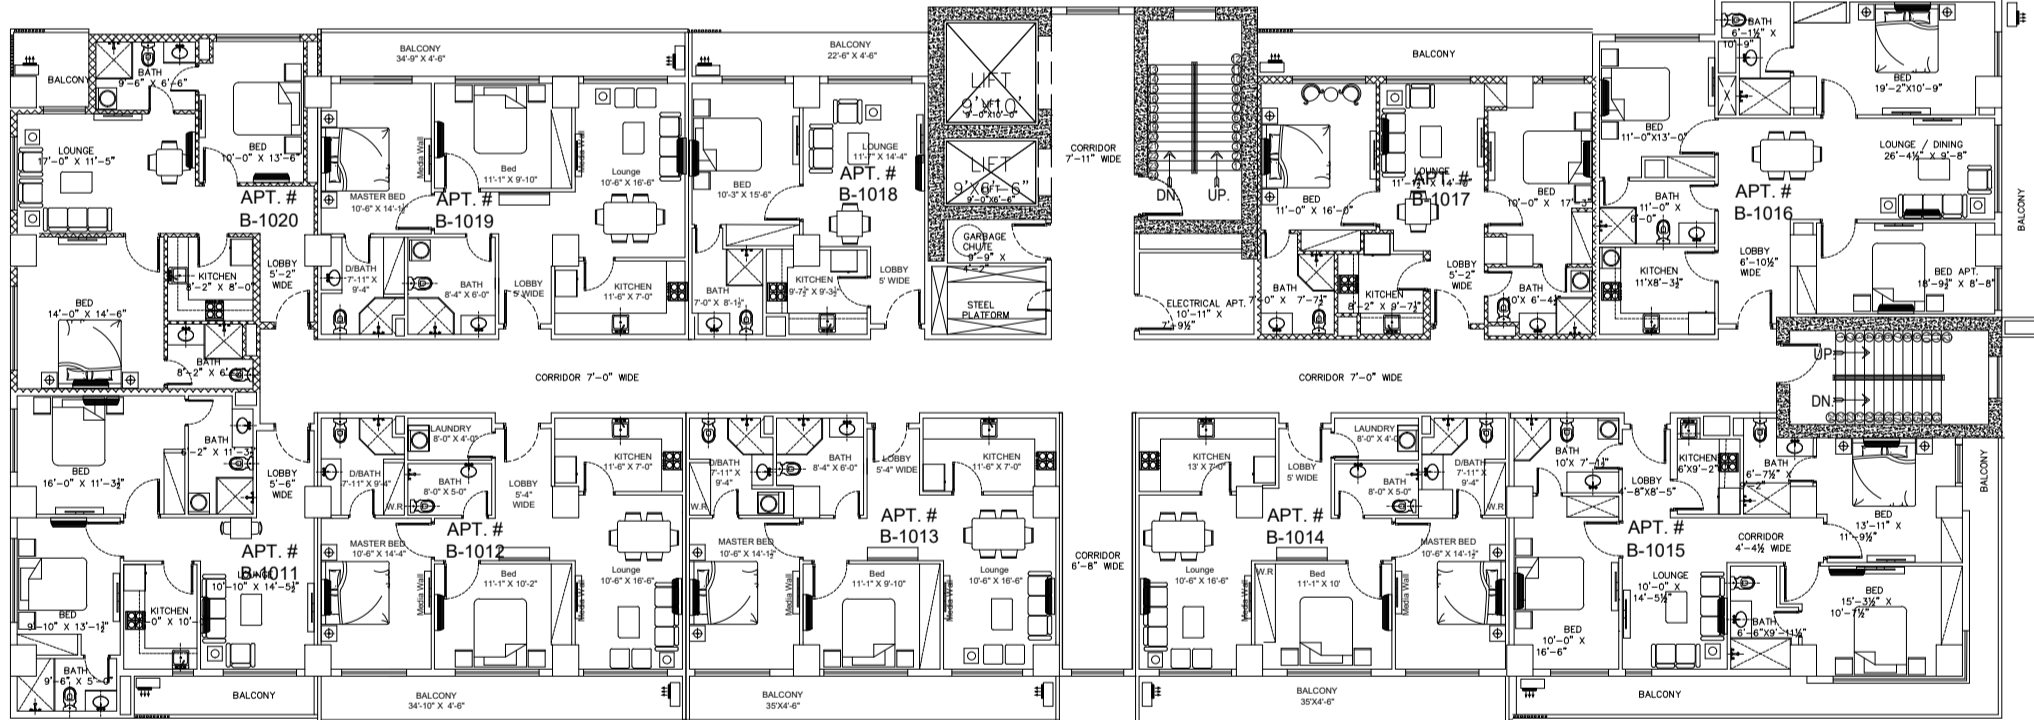

ZEDEM INTERNATIONAL (PVT.) LTD.

FAISAL HEIGHTS

LAYOUT PLANS

APARTMENT FLOORS ONLY

**LOCATED AT APARTMENT PLOT NO. 5, BLOCK-C,
FAISAL TOWN, PHASE I, RAWALPINDI**

A-501

2ND FLOOR PLAN

3RD FLOOR PLAN

4TH FLOOR PLAN

A-501

5TH FLOOR PLAN

6TH FLOOR PLAN

7TH FLOOR PLAN

8TH FLOOR PLAN

9TH FLOOR PLAN

10TH FLOOR PLAN

I11TH FLOOR PLAN

12TH FLOOR PLAN

13TH FLOOR PLAN

14TH FLOOR PLAN

15TH FLOOR PLAN

16TH FLOOR PLAN

17TH FLOOR PLAN