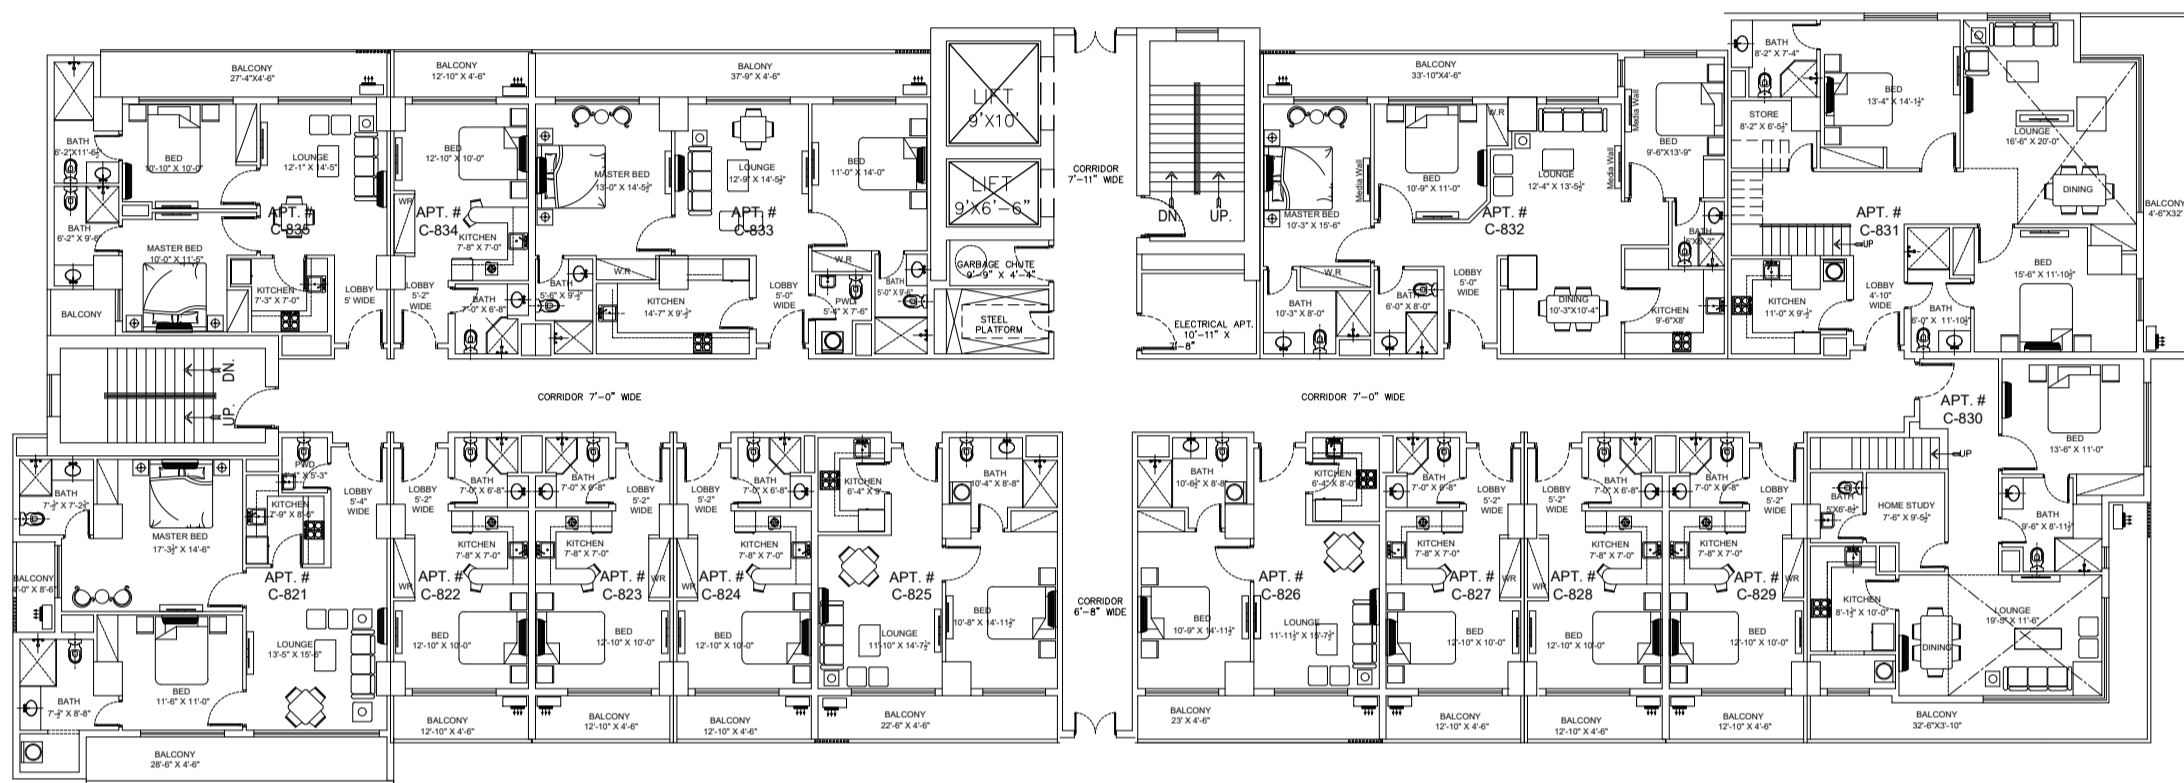

ZEDEM INTERNATIONAL (PVT.) LTD.

FAISAL HEIGHTS

LAYOUT PLANS

APARTMENT FLOORS ONLY

**LOCATED AT APARTMENT PLOT NO. 5, BLOCK-C,
FAISAL TOWN, PHASE I, RAWALPINDI**

A-501

2ND FLOOR PLAN

3RD FLOOR PLAN

4TH FLOOR PLAN

A-501

5TH FLOOR PLAN

6TH FLOOR PLAN

7TH FLOOR PLAN

8TH FLOOR PLAN

9TH FLOOR PLAN

10TH FLOOR PLAN

I11TH FLOOR PLAN

12TH FLOOR PLAN

13TH FLOOR PLAN

14TH FLOOR PLAN

15TH FLOOR PLAN

16TH FLOOR PLAN

17TH FLOOR PLAN