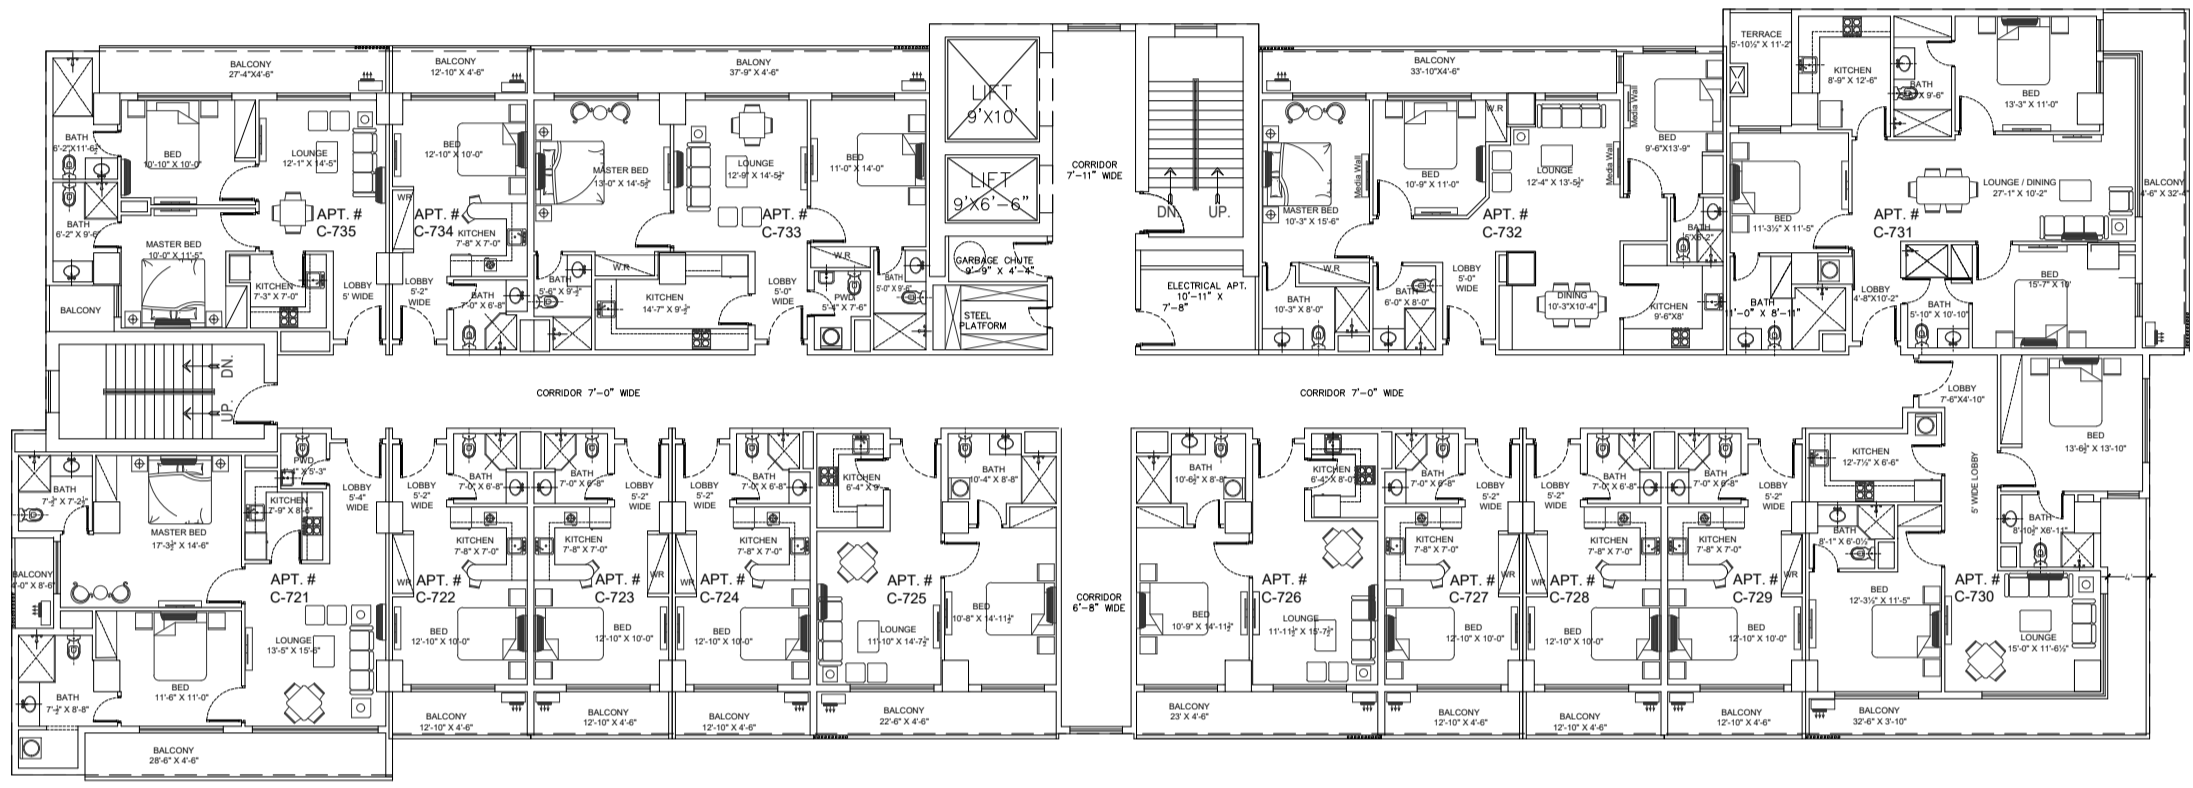

ZEDEM INTERNATIONAL (PVT.) LTD.

FAISAL HEIGHTS

LAYOUT PLANS

APARTMENT FLOORS ONLY

**LOCATED AT APARTMENT PLOT NO. 5, BLOCK-C,
FAISAL TOWN, PHASE I, RAWALPINDI**

A-501

2ND FLOOR PLAN

3RD FLOOR PLAN

4TH FLOOR PLAN

A-501

5TH FLOOR PLAN

6TH FLOOR PLAN

7TH FLOOR PLAN

8TH FLOOR PLAN

9TH FLOOR PLAN

10TH FLOOR PLAN

I11TH FLOOR PLAN

12TH FLOOR PLAN

13TH FLOOR PLAN

14TH FLOOR PLAN

15TH FLOOR PLAN

16TH FLOOR PLAN

17TH FLOOR PLAN