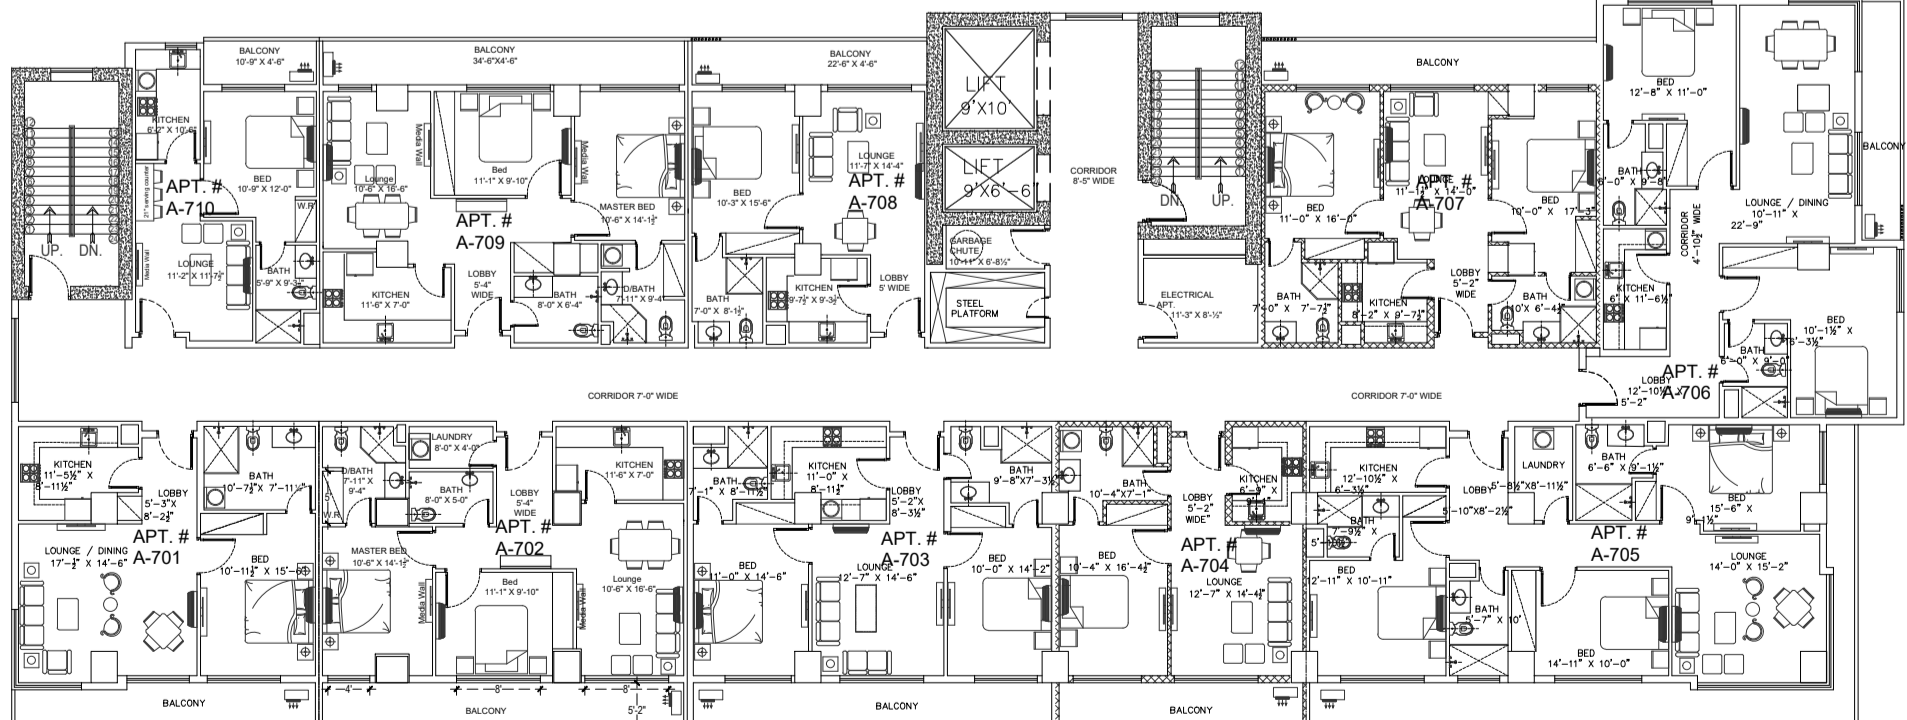

ZEDEM INTERNATIONAL (PVT.) LTD.

FAISAL HEIGHTS

LAYOUT PLANS

APARTMENT FLOORS ONLY

**LOCATED AT APARTMENT PLOT NO. 5, BLOCK-C,
FAISAL TOWN, PHASE I, RAWALPINDI**

A-501

2ND FLOOR PLAN

3RD FLOOR PLAN

4TH FLOOR PLAN

A-501

5TH FLOOR PLAN

6TH FLOOR PLAN

7TH FLOOR PLAN

8TH FLOOR PLAN

9TH FLOOR PLAN

10TH FLOOR PLAN

I11TH FLOOR PLAN

12TH FLOOR PLAN

13TH FLOOR PLAN

14TH FLOOR PLAN

15TH FLOOR PLAN

16TH FLOOR PLAN

17TH FLOOR PLAN