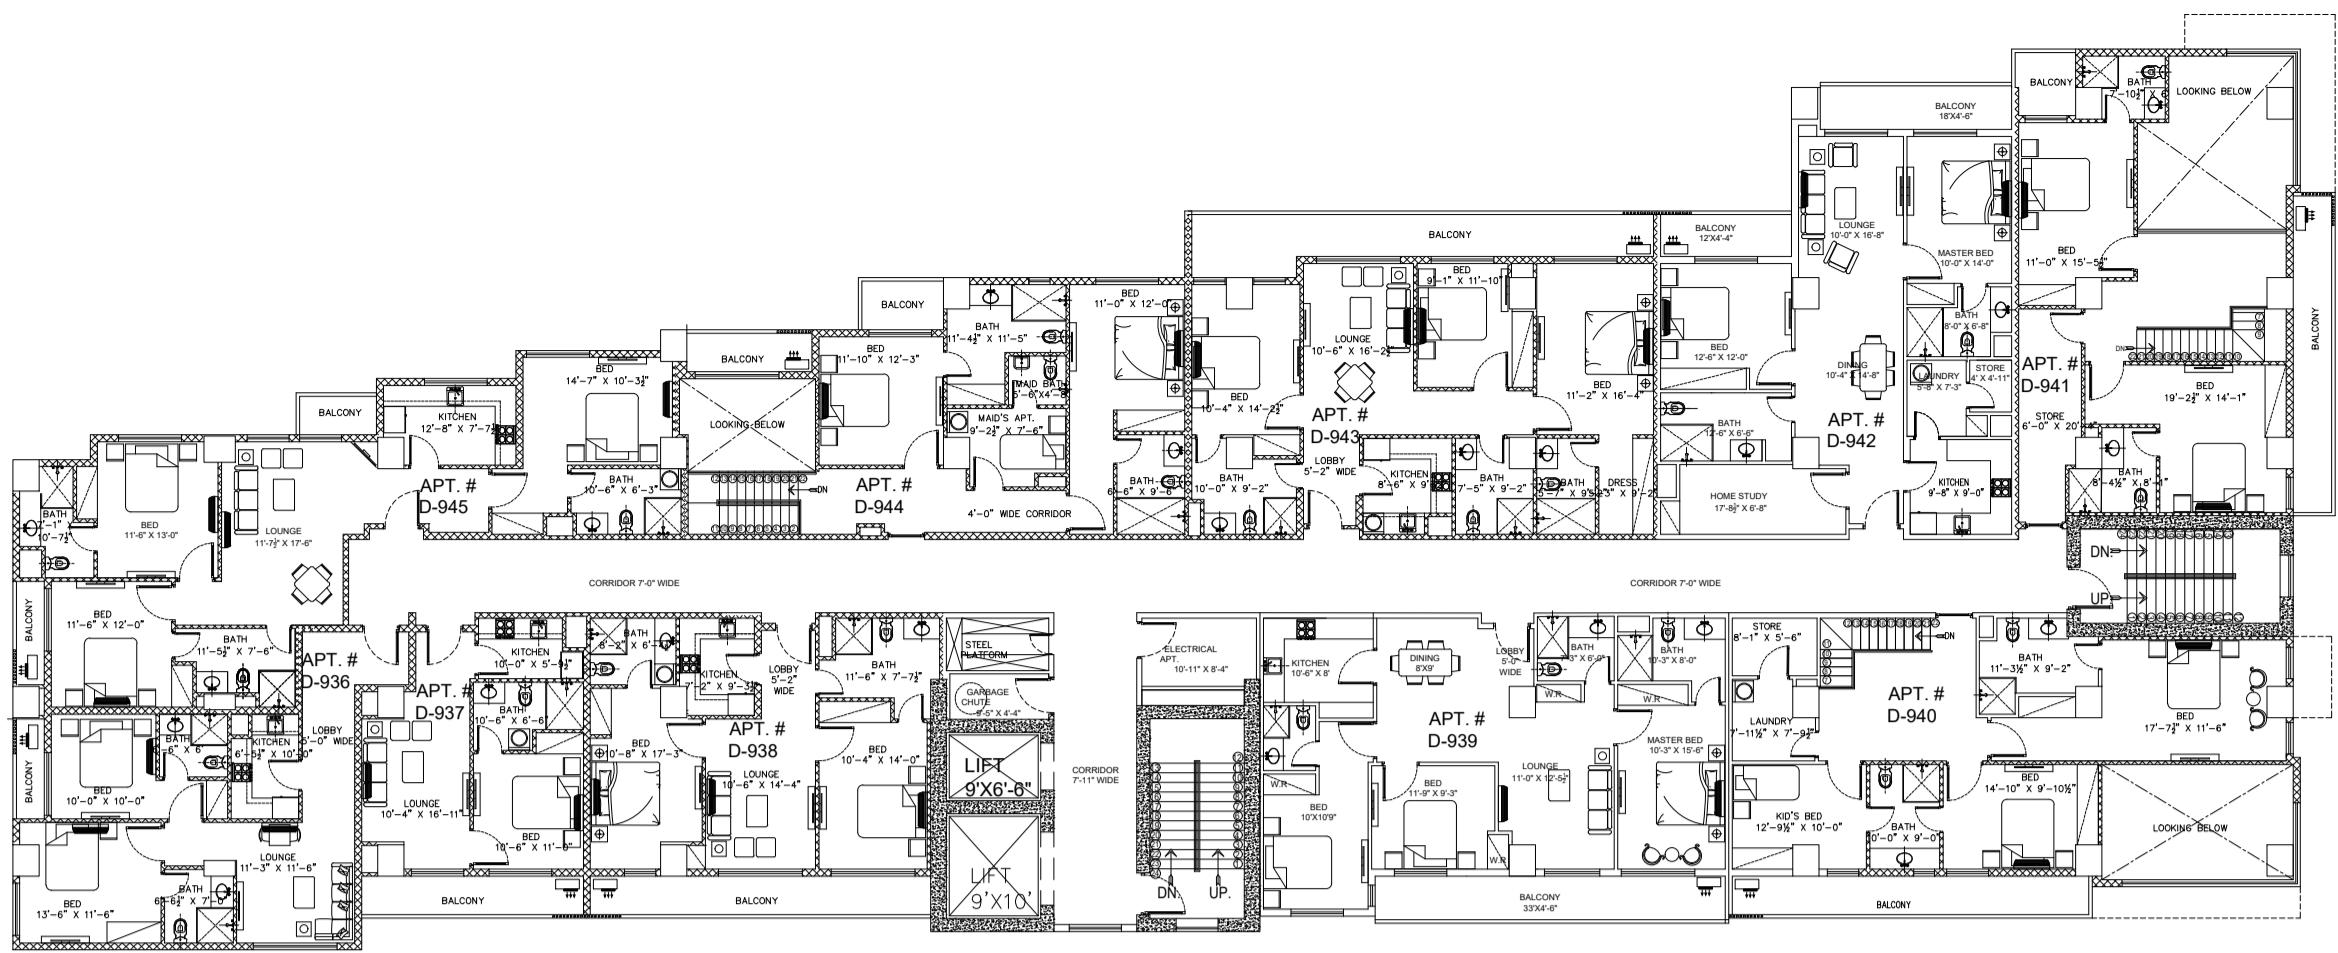

ZEDEM INTERNATIONAL (PVT.) LTD.

FAISAL HEIGHTS

LAYOUT PLANS

APARTMENT FLOORS ONLY

**LOCATED AT APARTMENT PLOT NO. 5, BLOCK-C,
FAISAL TOWN, PHASE I, RAWALPINDI**

A-501

2ND FLOOR PLAN

3RD FLOOR PLAN

4TH FLOOR PLAN

A-501

5TH FLOOR PLAN

6TH FLOOR PLAN

7TH FLOOR PLAN

8TH FLOOR PLAN

9TH FLOOR PLAN

10TH FLOOR PLAN

I11TH FLOOR PLAN

12TH FLOOR PLAN

13TH FLOOR PLAN

14TH FLOOR PLAN

15TH FLOOR PLAN

16TH FLOOR PLAN

17TH FLOOR PLAN