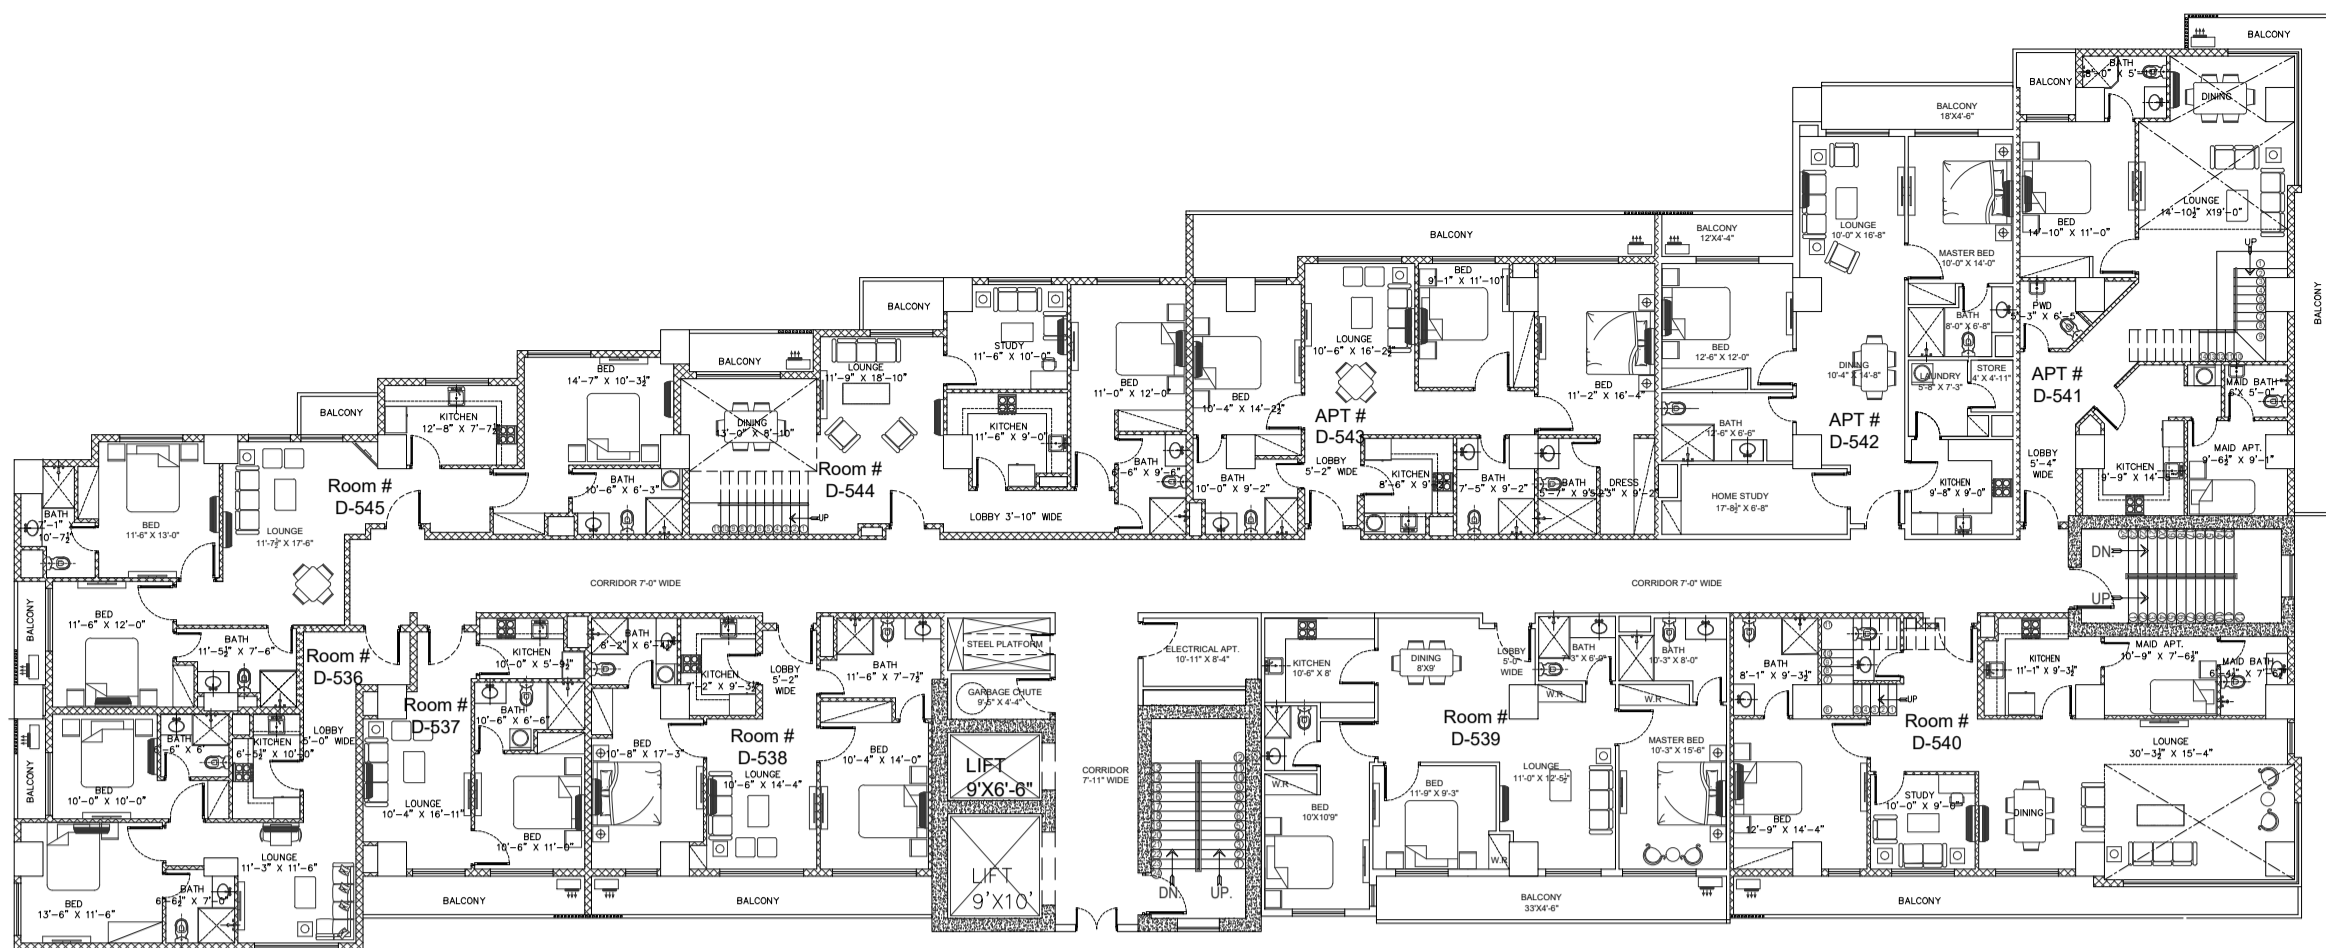

ZEDEM INTERNATIONAL (PVT.) LTD.

FAISAL HEIGHTS

LAYOUT PLANS

APARTMENT FLOORS ONLY

**LOCATED AT APARTMENT PLOT NO. 5, BLOCK-C,
FAISAL TOWN, PHASE I, RAWALPINDI**

A-501

2ND FLOOR PLAN

3RD FLOOR PLAN

4TH FLOOR PLAN

A-501

5TH FLOOR PLAN

6TH FLOOR PLAN

7TH FLOOR PLAN

8TH FLOOR PLAN

9TH FLOOR PLAN

10TH FLOOR PLAN

I11TH FLOOR PLAN

12TH FLOOR PLAN

13TH FLOOR PLAN

14TH FLOOR PLAN

15TH FLOOR PLAN

16TH FLOOR PLAN

17TH FLOOR PLAN