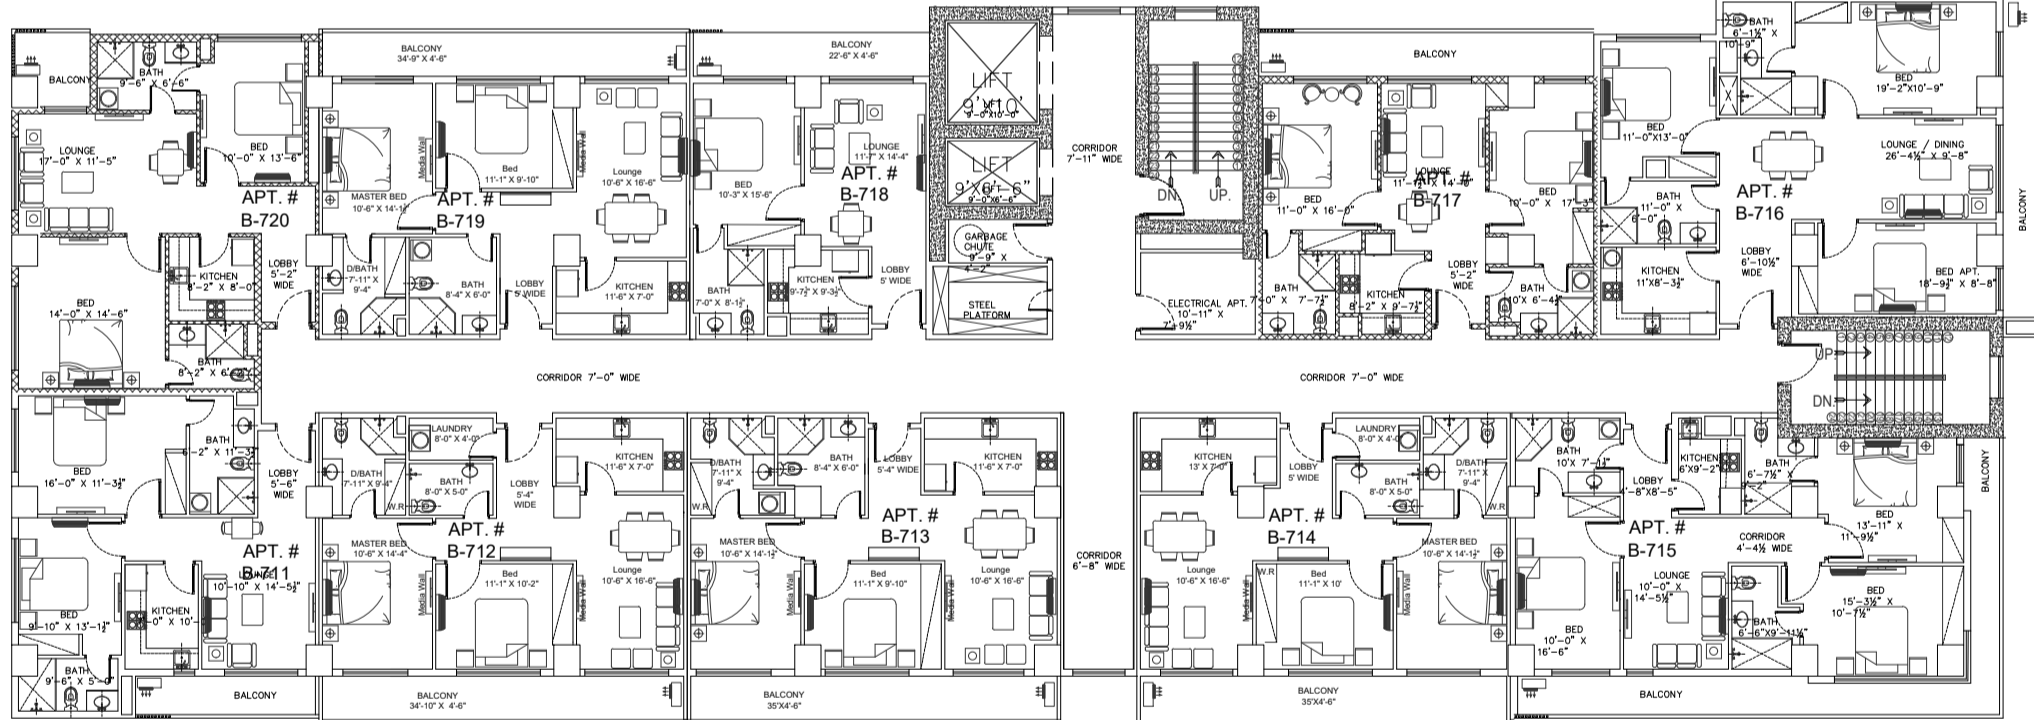

ZEDEM INTERNATIONAL (PVT.) LTD.

FAISAL HEIGHTS

LAYOUT PLANS

APARTMENT FLOORS ONLY

**LOCATED AT APARTMENT PLOT NO. 5, BLOCK-C,
FAISAL TOWN, PHASE I, RAWALPINDI**

A-501

2ND FLOOR PLAN

3RD FLOOR PLAN

4TH FLOOR PLAN

A-501

5TH FLOOR PLAN

6TH FLOOR PLAN

7TH FLOOR PLAN

8TH FLOOR PLAN

9TH FLOOR PLAN

10TH FLOOR PLAN

I11TH FLOOR PLAN

12TH FLOOR PLAN

13TH FLOOR PLAN

14TH FLOOR PLAN

15TH FLOOR PLAN

16TH FLOOR PLAN

17TH FLOOR PLAN