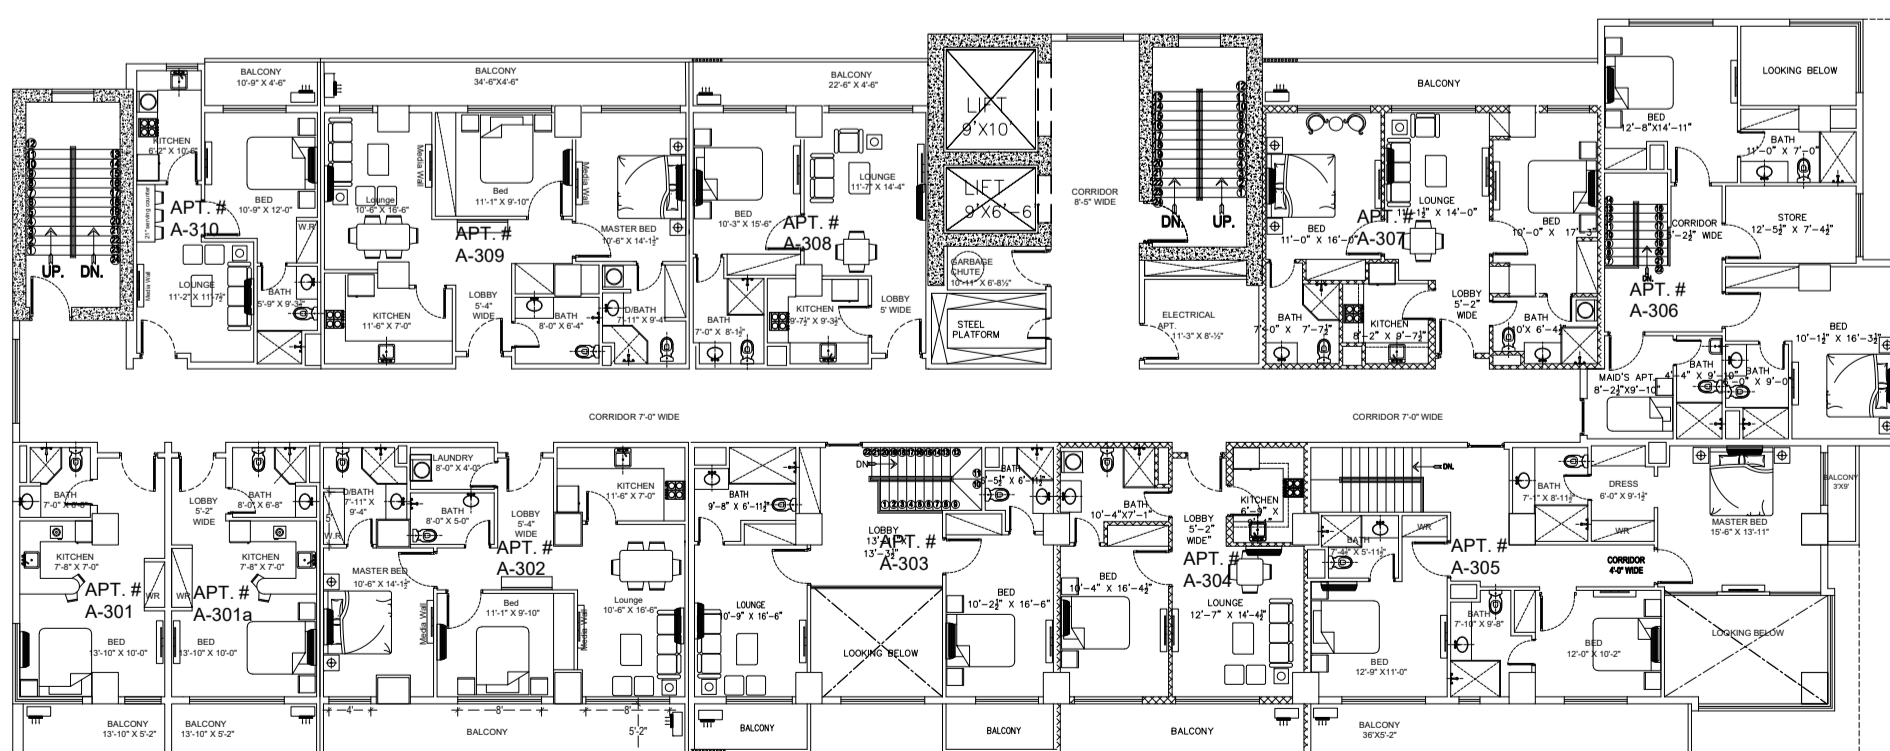

ZEDEM INTERNATIONAL (PVT.) LTD.

FAISAL HEIGHTS

LAYOUT PLANS

APARTMENT FLOORS ONLY

**LOCATED AT APARTMENT PLOT NO. 5, BLOCK-C,
FAISAL TOWN, PHASE I, RAWALPINDI**

A-501

2ND FLOOR PLAN

3RD FLOOR PLAN

4TH FLOOR PLAN

A-501

5TH FLOOR PLAN

6TH FLOOR PLAN

7TH FLOOR PLAN

8TH FLOOR PLAN

9TH FLOOR PLAN

10TH FLOOR PLAN

I11TH FLOOR PLAN

12TH FLOOR PLAN

13TH FLOOR PLAN

14TH FLOOR PLAN

15TH FLOOR PLAN

16TH FLOOR PLAN

17TH FLOOR PLAN