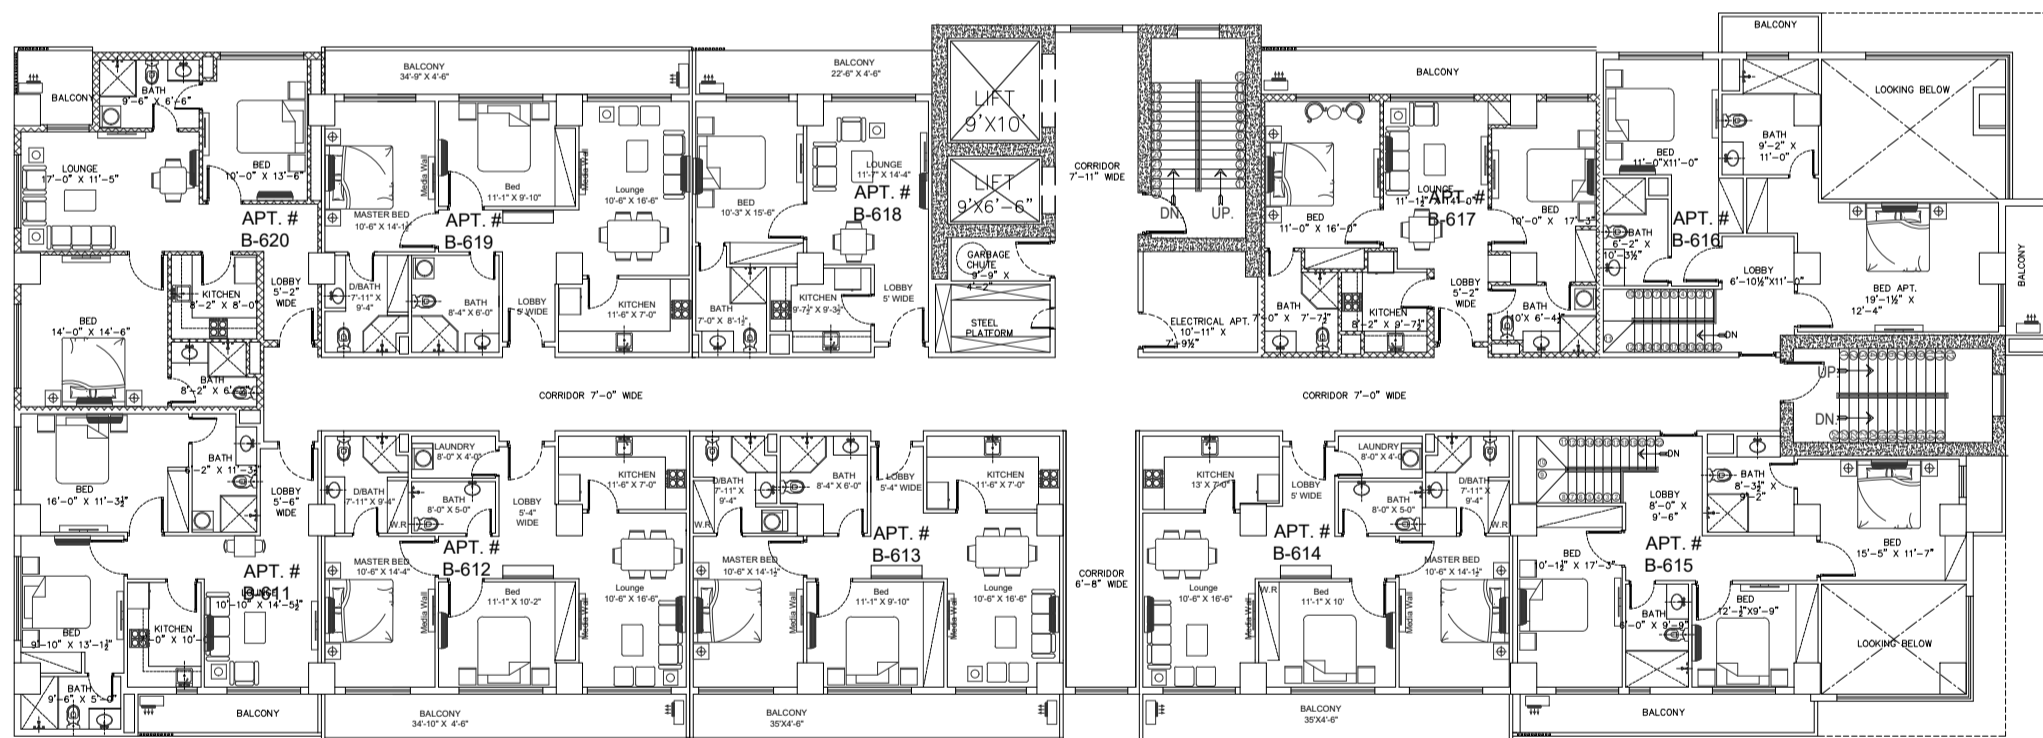

ZEDEM INTERNATIONAL (PVT.) LTD.

FAISAL HEIGHTS

LAYOUT PLANS

APARTMENT FLOORS ONLY

**LOCATED AT APARTMENT PLOT NO. 5, BLOCK-C,
FAISAL TOWN, PHASE I, RAWALPINDI**

A-501

2ND FLOOR PLAN

3RD FLOOR PLAN

4TH FLOOR PLAN

A-501

5TH FLOOR PLAN

6TH FLOOR PLAN

7TH FLOOR PLAN

8TH FLOOR PLAN

9TH FLOOR PLAN

10TH FLOOR PLAN

I11TH FLOOR PLAN

12TH FLOOR PLAN

13TH FLOOR PLAN

14TH FLOOR PLAN

15TH FLOOR PLAN

16TH FLOOR PLAN

17TH FLOOR PLAN