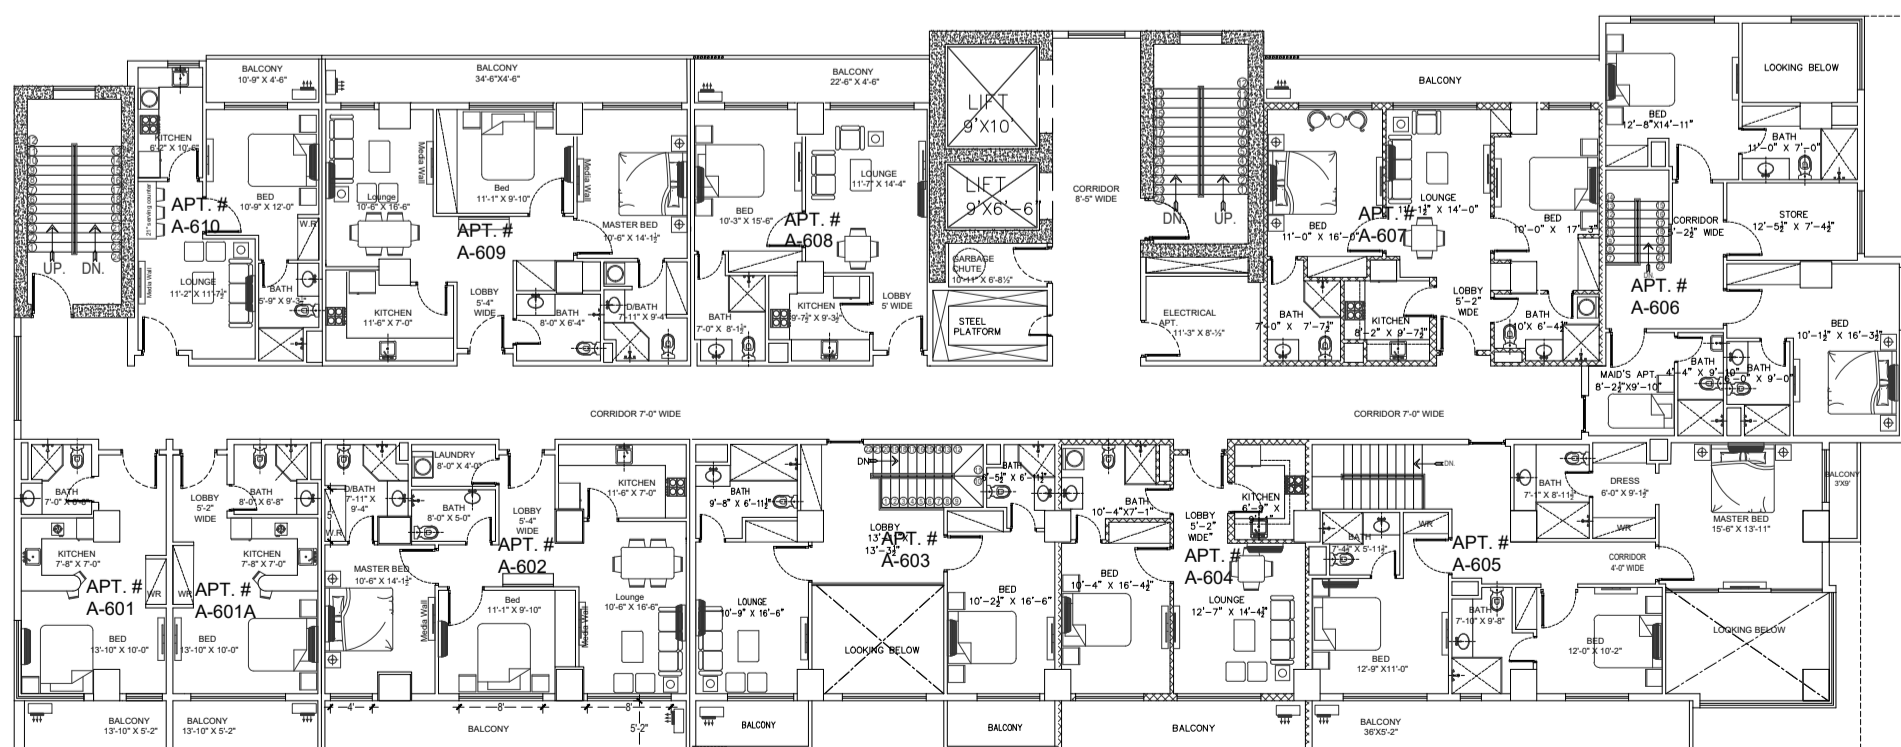

ZEDEM INTERNATIONAL (PVT.) LTD.

FAISAL HEIGHTS

LAYOUT PLANS

APARTMENT FLOORS ONLY

**LOCATED AT APARTMENT PLOT NO. 5, BLOCK-C,
FAISAL TOWN, PHASE I, RAWALPINDI**

A-501

2ND FLOOR PLAN

3RD FLOOR PLAN

4TH FLOOR PLAN

A-501

5TH FLOOR PLAN

6TH FLOOR PLAN

7TH FLOOR PLAN

8TH FLOOR PLAN

9TH FLOOR PLAN

10TH FLOOR PLAN

I11TH FLOOR PLAN

12TH FLOOR PLAN

13TH FLOOR PLAN

14TH FLOOR PLAN

15TH FLOOR PLAN

16TH FLOOR PLAN

17TH FLOOR PLAN