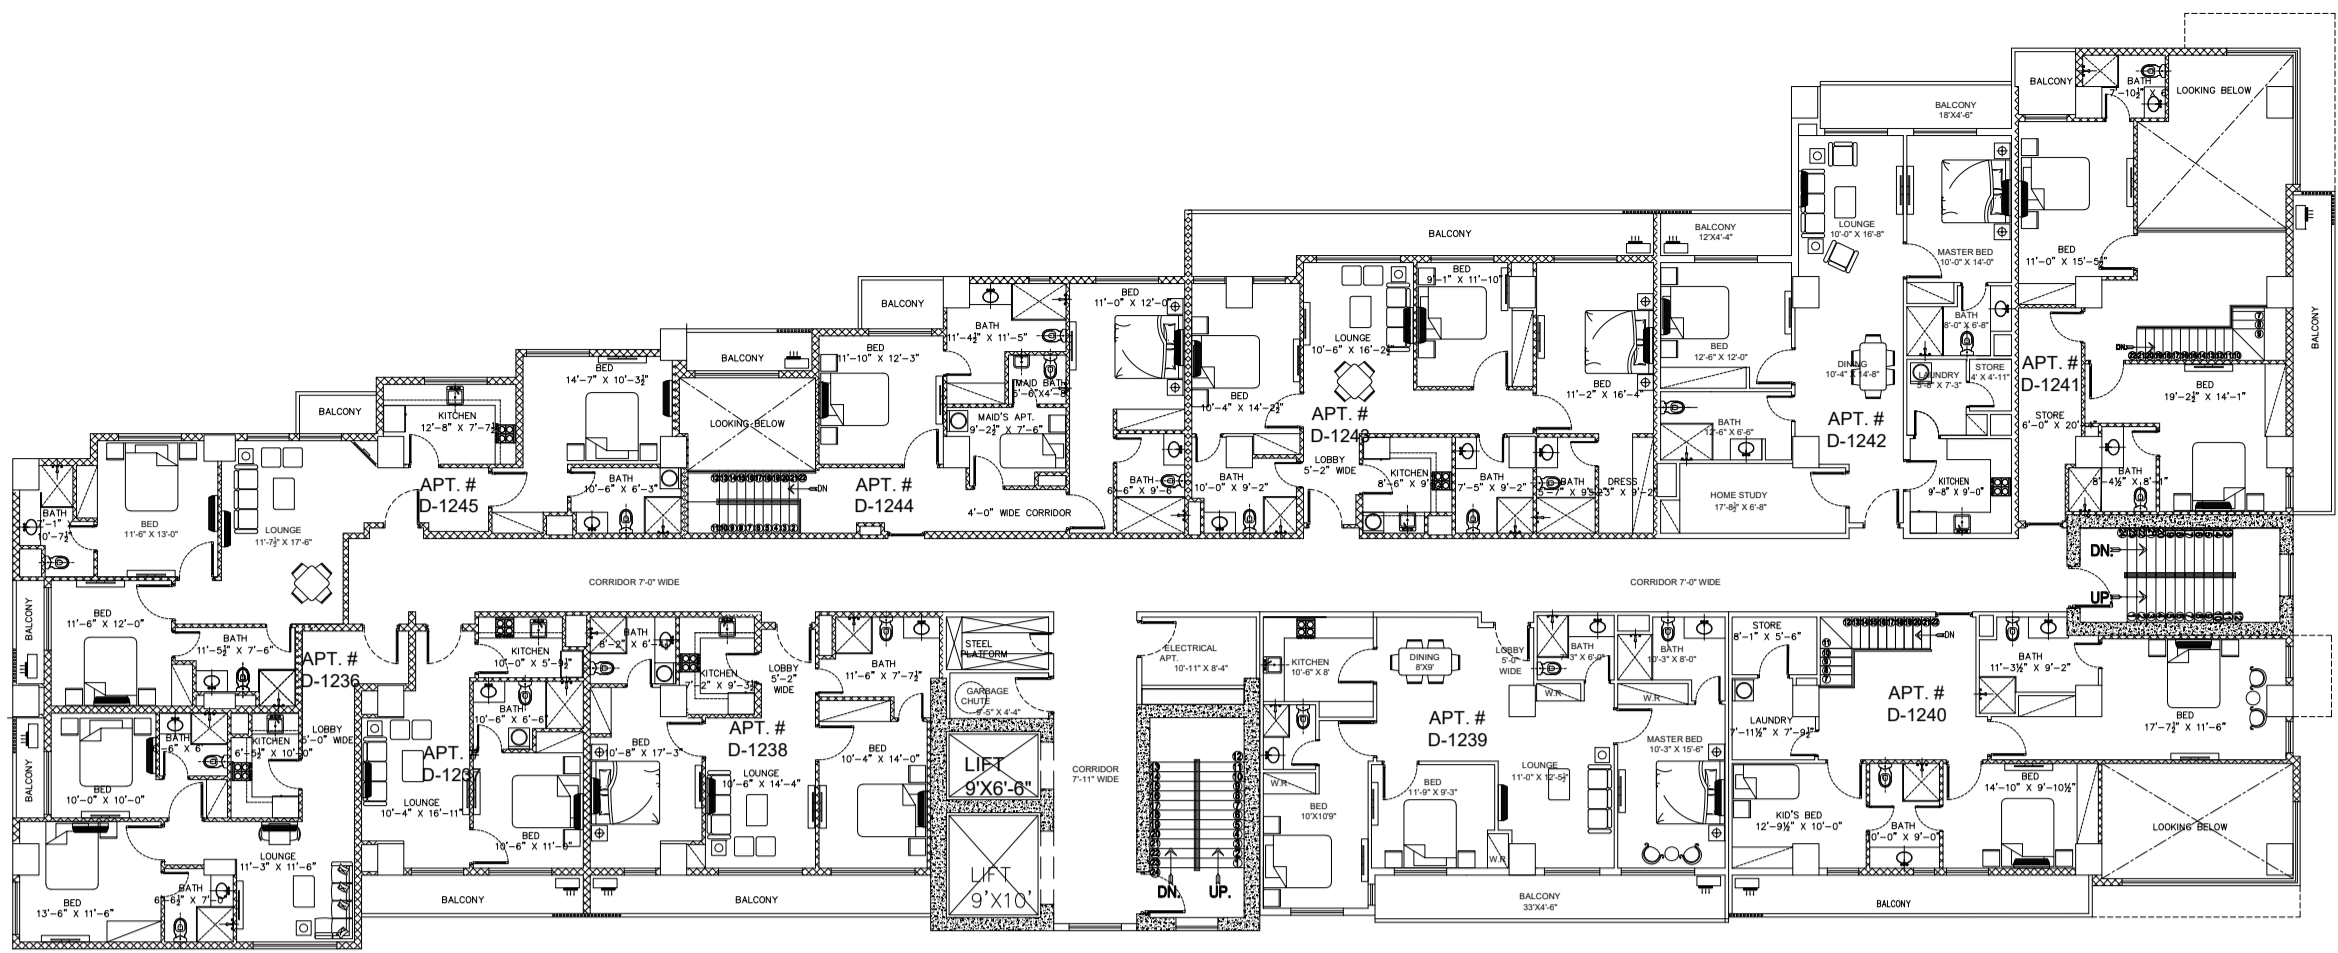

ZEDEM INTERNATIONAL (PVT.) LTD.

FAISAL HEIGHTS

LAYOUT PLANS

APARTMENT FLOORS ONLY

**LOCATED AT APARTMENT PLOT NO. 5, BLOCK-C,
FAISAL TOWN, PHASE I, RAWALPINDI**

A-501

2ND FLOOR PLAN

3RD FLOOR PLAN

4TH FLOOR PLAN

A-501

5TH FLOOR PLAN

6TH FLOOR PLAN

7TH FLOOR PLAN

8TH FLOOR PLAN

9TH FLOOR PLAN

10TH FLOOR PLAN

I11TH FLOOR PLAN

12TH FLOOR PLAN

13TH FLOOR PLAN

14TH FLOOR PLAN

15TH FLOOR PLAN

16TH FLOOR PLAN

17TH FLOOR PLAN