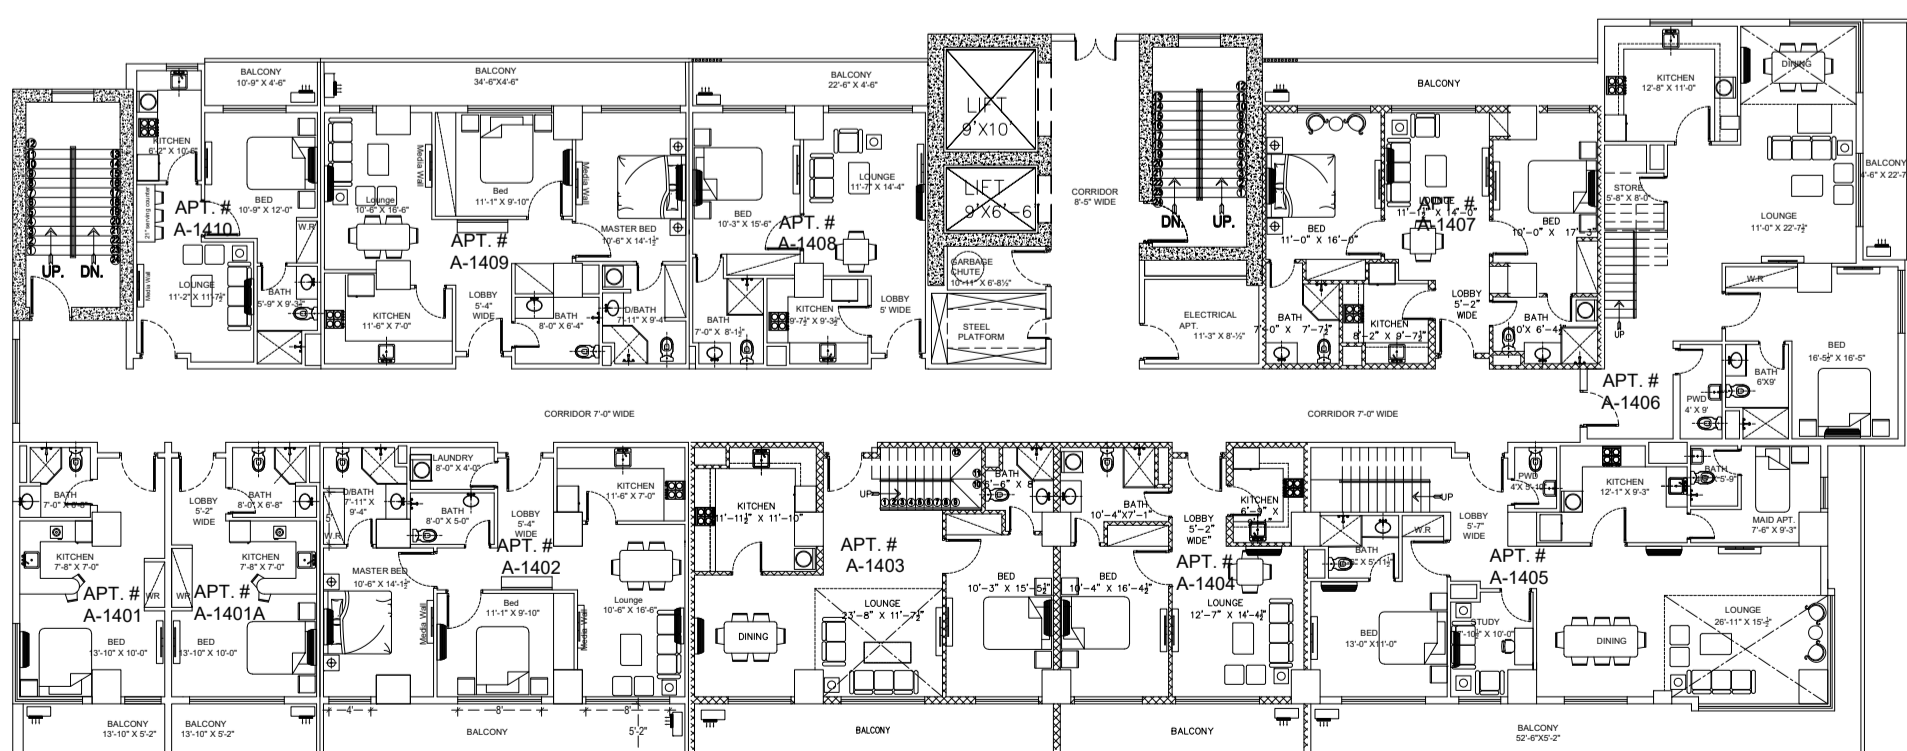

ZEDEM INTERNATIONAL (PVT.) LTD.

FAISAL HEIGHTS

LAYOUT PLANS

APARTMENT FLOORS ONLY

**LOCATED AT APARTMENT PLOT NO. 5, BLOCK-C,
FAISAL TOWN, PHASE I, RAWALPINDI**

A-501

2ND FLOOR PLAN

3RD FLOOR PLAN

4TH FLOOR PLAN

A-501

5TH FLOOR PLAN

6TH FLOOR PLAN

7TH FLOOR PLAN

8TH FLOOR PLAN

9TH FLOOR PLAN

10TH FLOOR PLAN

I11TH FLOOR PLAN

12TH FLOOR PLAN

13TH FLOOR PLAN

14TH FLOOR PLAN

15TH FLOOR PLAN

16TH FLOOR PLAN

17TH FLOOR PLAN