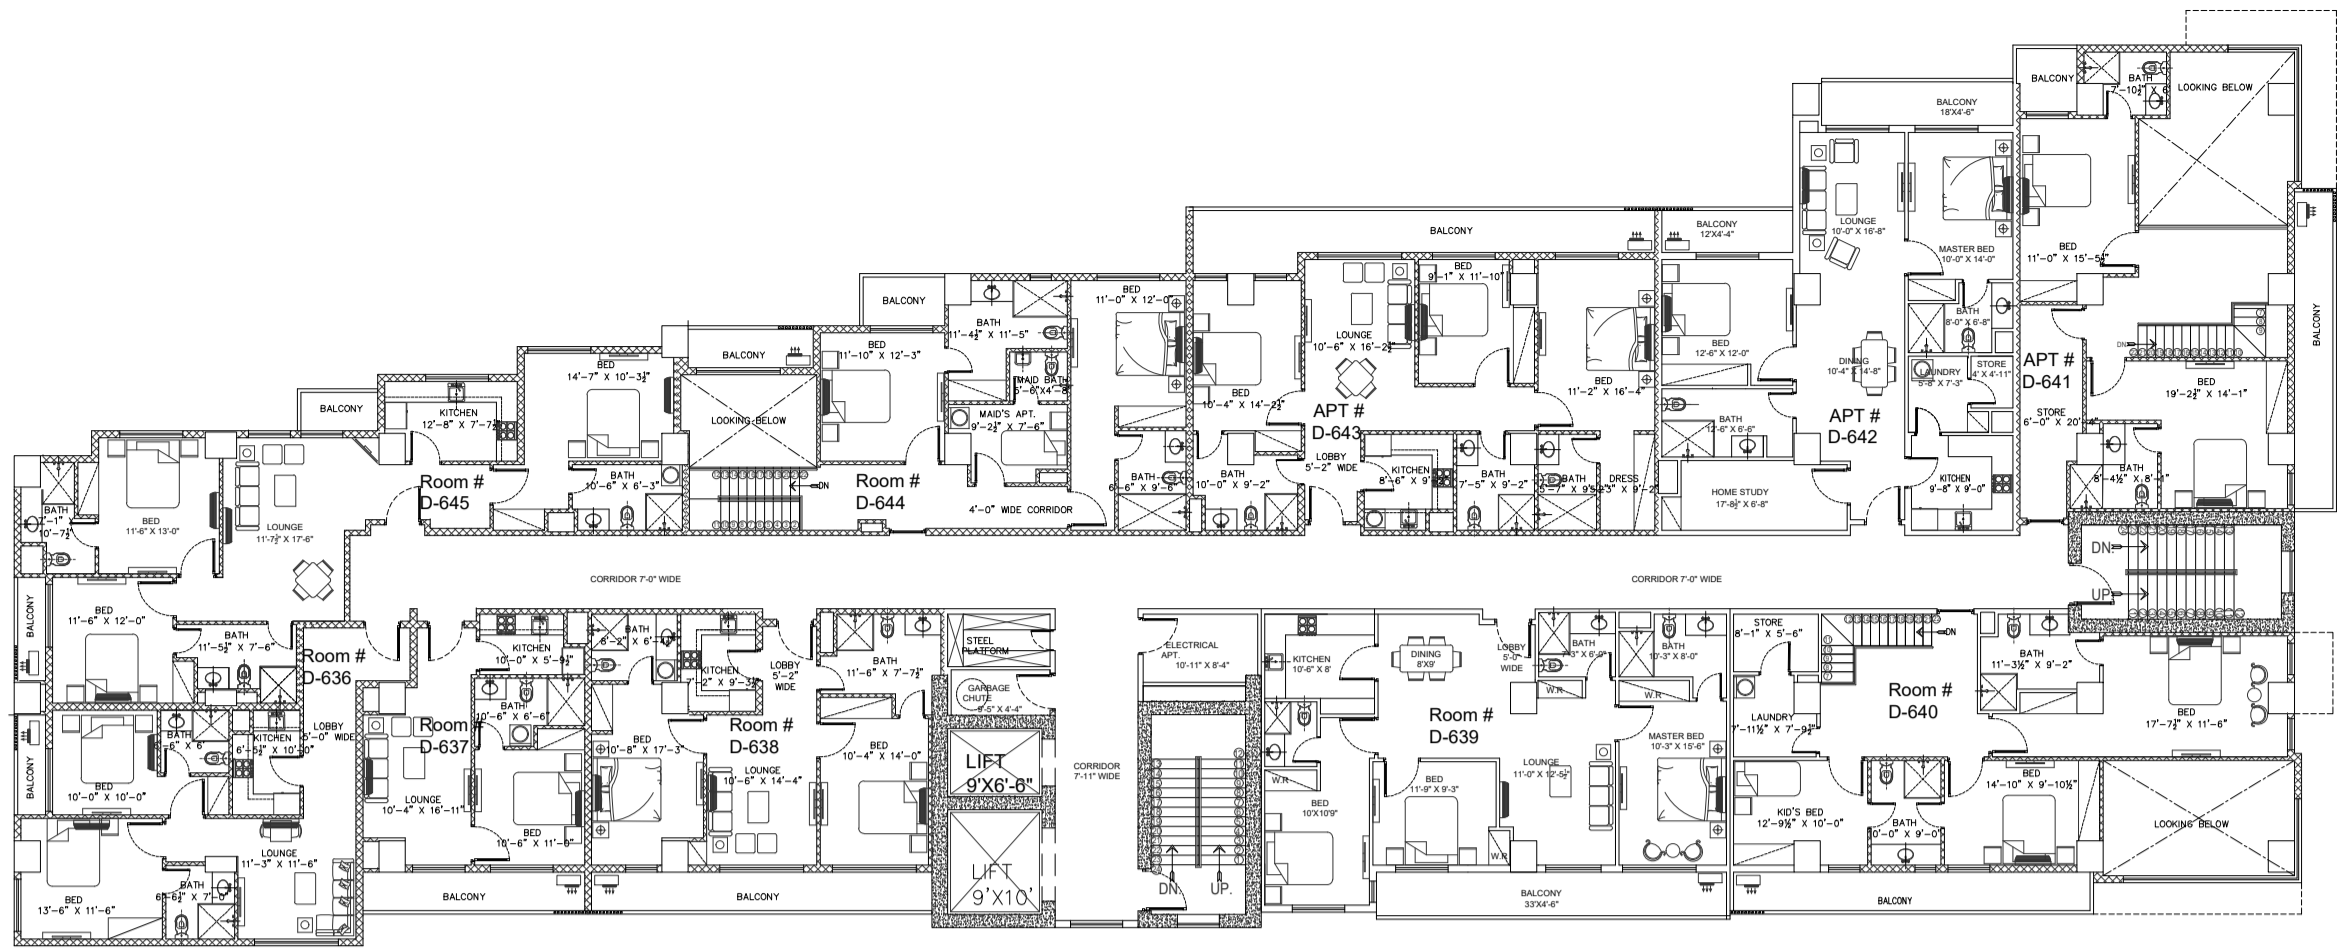

ZEDEM INTERNATIONAL (PVT.) LTD.

FAISAL HEIGHTS

LAYOUT PLANS

APARTMENT FLOORS ONLY

**LOCATED AT APARTMENT PLOT NO. 5, BLOCK-C,
FAISAL TOWN, PHASE I, RAWALPINDI**

A-501

2ND FLOOR PLAN

3RD FLOOR PLAN

4TH FLOOR PLAN

A-501

5TH FLOOR PLAN

6TH FLOOR PLAN

7TH FLOOR PLAN

8TH FLOOR PLAN

9TH FLOOR PLAN

10TH FLOOR PLAN

I11TH FLOOR PLAN

12TH FLOOR PLAN

13TH FLOOR PLAN

14TH FLOOR PLAN

15TH FLOOR PLAN

16TH FLOOR PLAN

17TH FLOOR PLAN