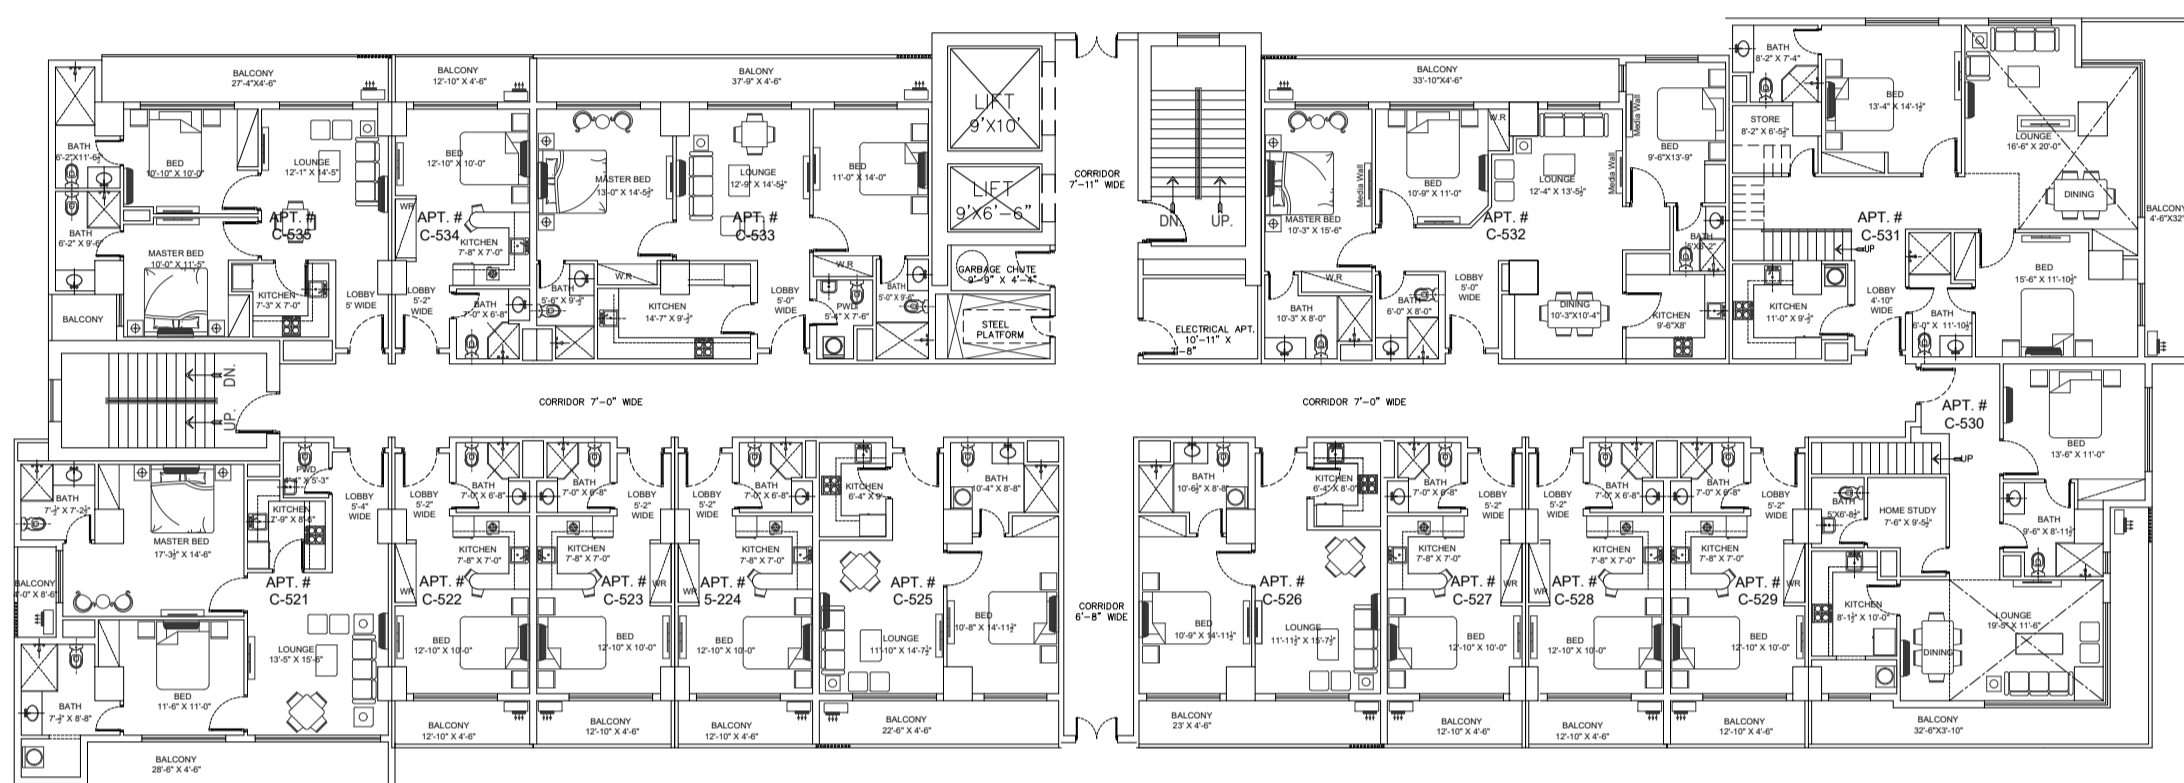

ZEDEM INTERNATIONAL (PVT.) LTD.

FAISAL HEIGHTS

LAYOUT PLANS

APARTMENT FLOORS ONLY

**LOCATED AT APARTMENT PLOT NO. 5, BLOCK-C,
FAISAL TOWN, PHASE I, RAWALPINDI**

A-501

2ND FLOOR PLAN

3RD FLOOR PLAN

4TH FLOOR PLAN

A-501

5TH FLOOR PLAN

6TH FLOOR PLAN

7TH FLOOR PLAN

8TH FLOOR PLAN

9TH FLOOR PLAN

10TH FLOOR PLAN

I11TH FLOOR PLAN

12TH FLOOR PLAN

13TH FLOOR PLAN

14TH FLOOR PLAN

15TH FLOOR PLAN

16TH FLOOR PLAN

17TH FLOOR PLAN