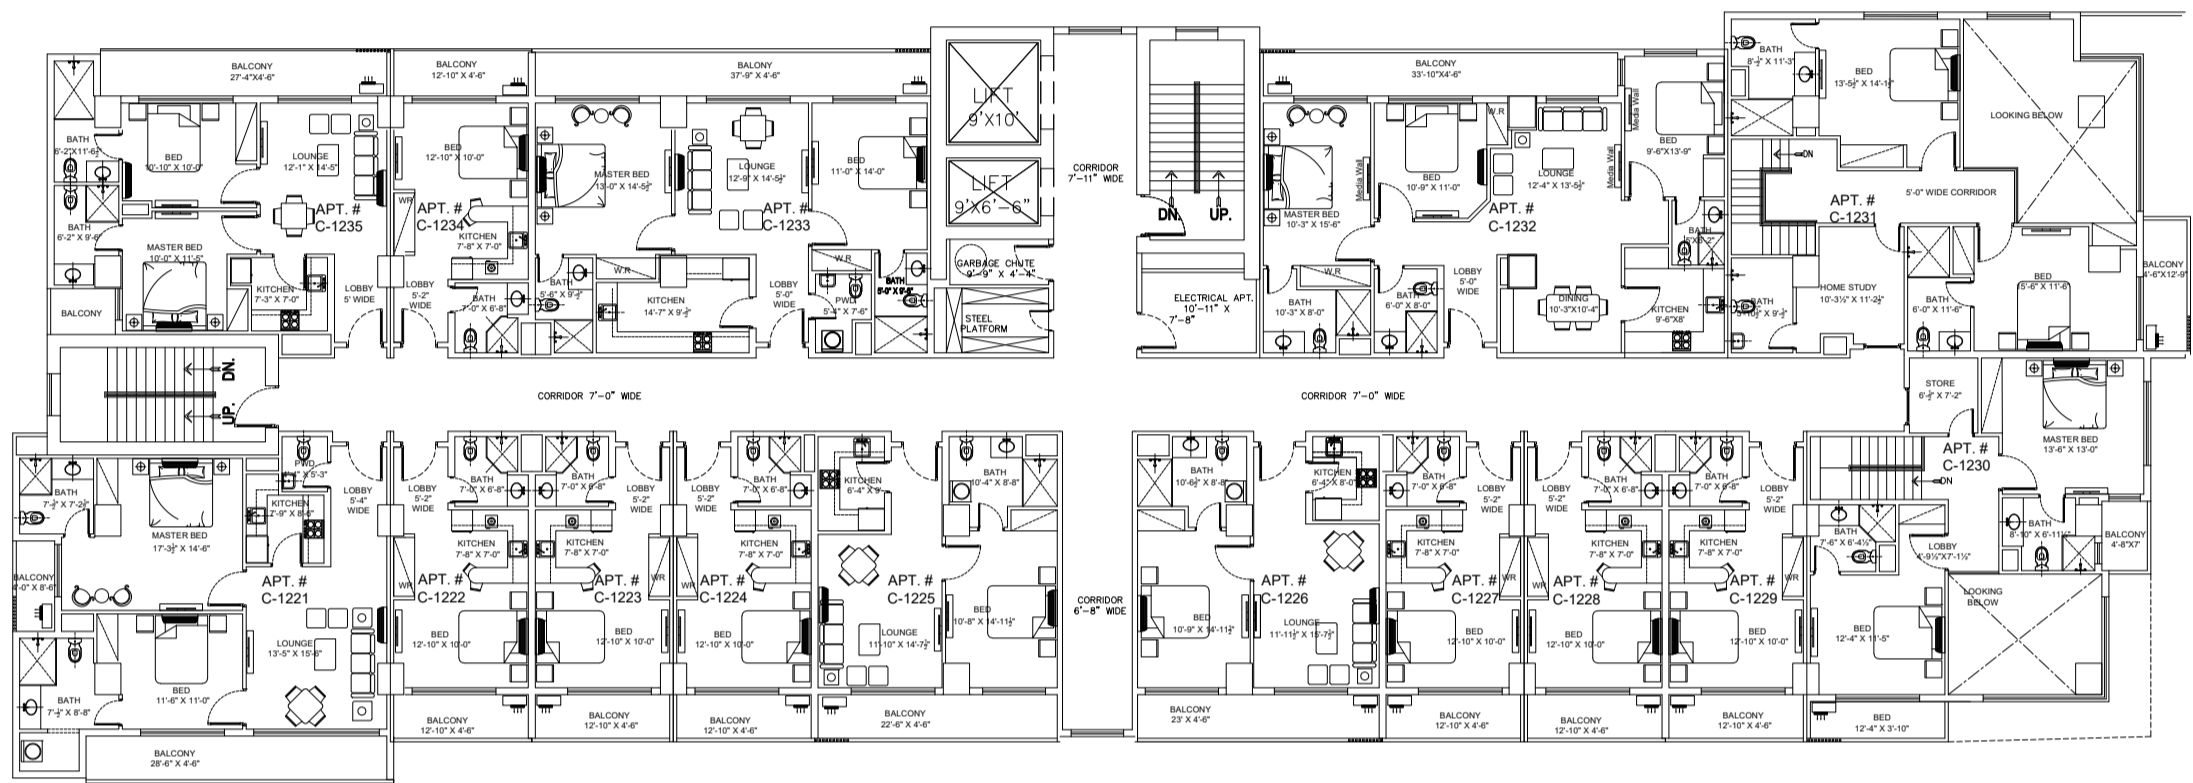

ZEDEM INTERNATIONAL (PVT.) LTD.

FAISAL HEIGHTS

LAYOUT PLANS

APARTMENT FLOORS ONLY

**LOCATED AT APARTMENT PLOT NO. 5, BLOCK-C,
FAISAL TOWN, PHASE I, RAWALPINDI**

A-501

2ND FLOOR PLAN

3RD FLOOR PLAN

4TH FLOOR PLAN

A-501

5TH FLOOR PLAN

6TH FLOOR PLAN

7TH FLOOR PLAN

8TH FLOOR PLAN

9TH FLOOR PLAN

10TH FLOOR PLAN

I11TH FLOOR PLAN

12TH FLOOR PLAN

13TH FLOOR PLAN

14TH FLOOR PLAN

15TH FLOOR PLAN

16TH FLOOR PLAN

17TH FLOOR PLAN