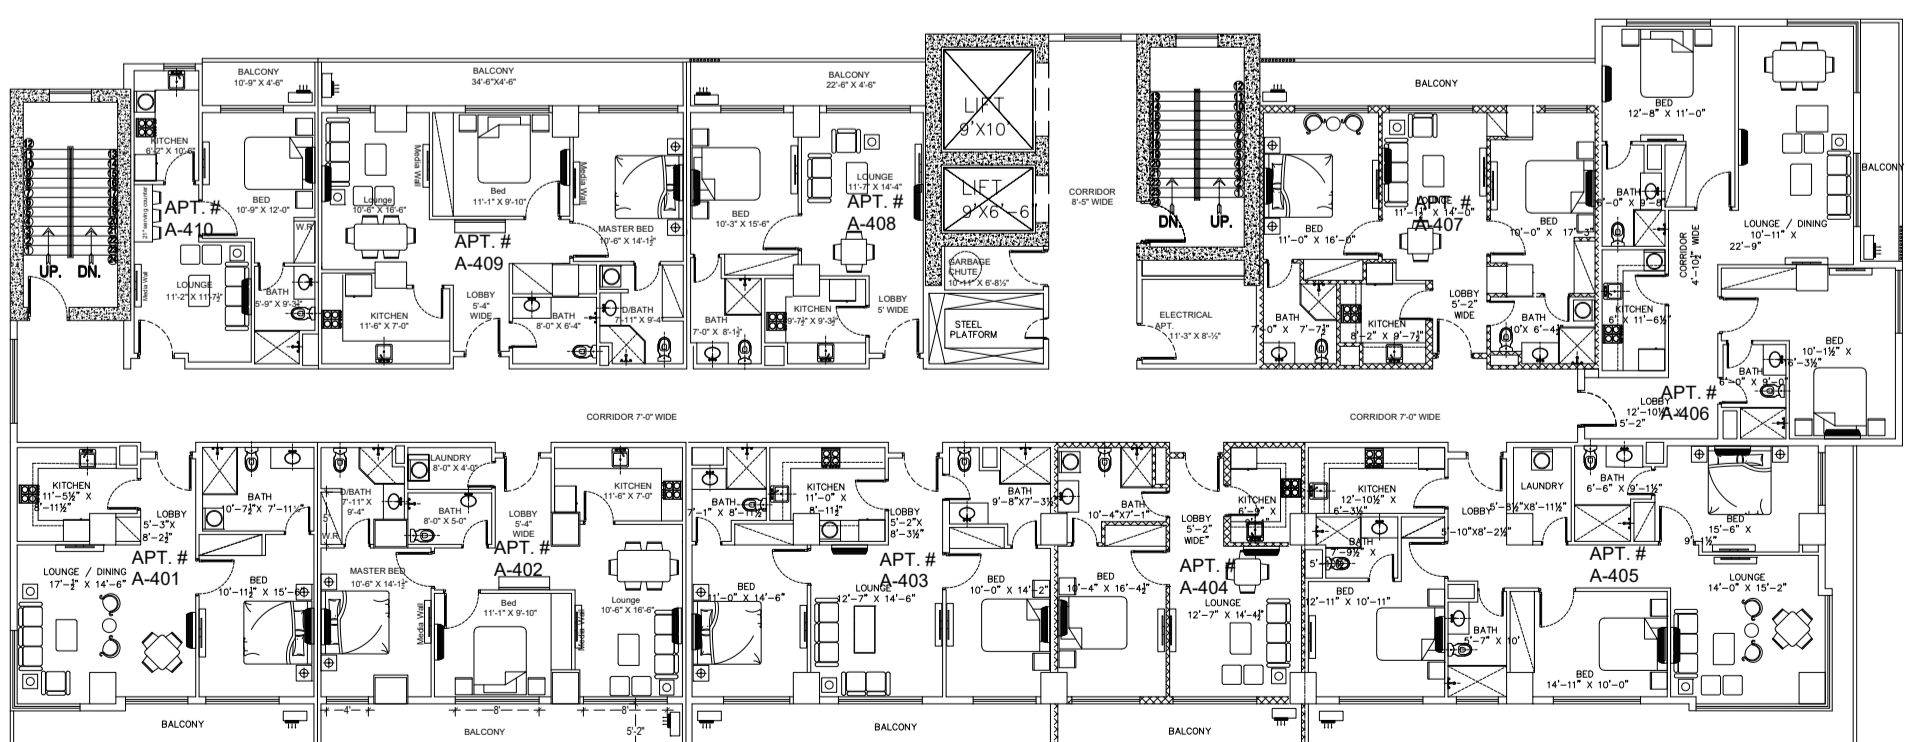

ZEDEM INTERNATIONAL (PVT.) LTD.

FAISAL HEIGHTS

LAYOUT PLANS

APARTMENT FLOORS ONLY

**LOCATED AT APARTMENT PLOT NO. 5, BLOCK-C,
FAISAL TOWN, PHASE I, RAWALPINDI**

A-501

2ND FLOOR PLAN

3RD FLOOR PLAN

4TH FLOOR PLAN

A-501

5TH FLOOR PLAN

6TH FLOOR PLAN

7TH FLOOR PLAN

8TH FLOOR PLAN

9TH FLOOR PLAN

10TH FLOOR PLAN

I11TH FLOOR PLAN

12TH FLOOR PLAN

13TH FLOOR PLAN

14TH FLOOR PLAN

15TH FLOOR PLAN

16TH FLOOR PLAN

17TH FLOOR PLAN