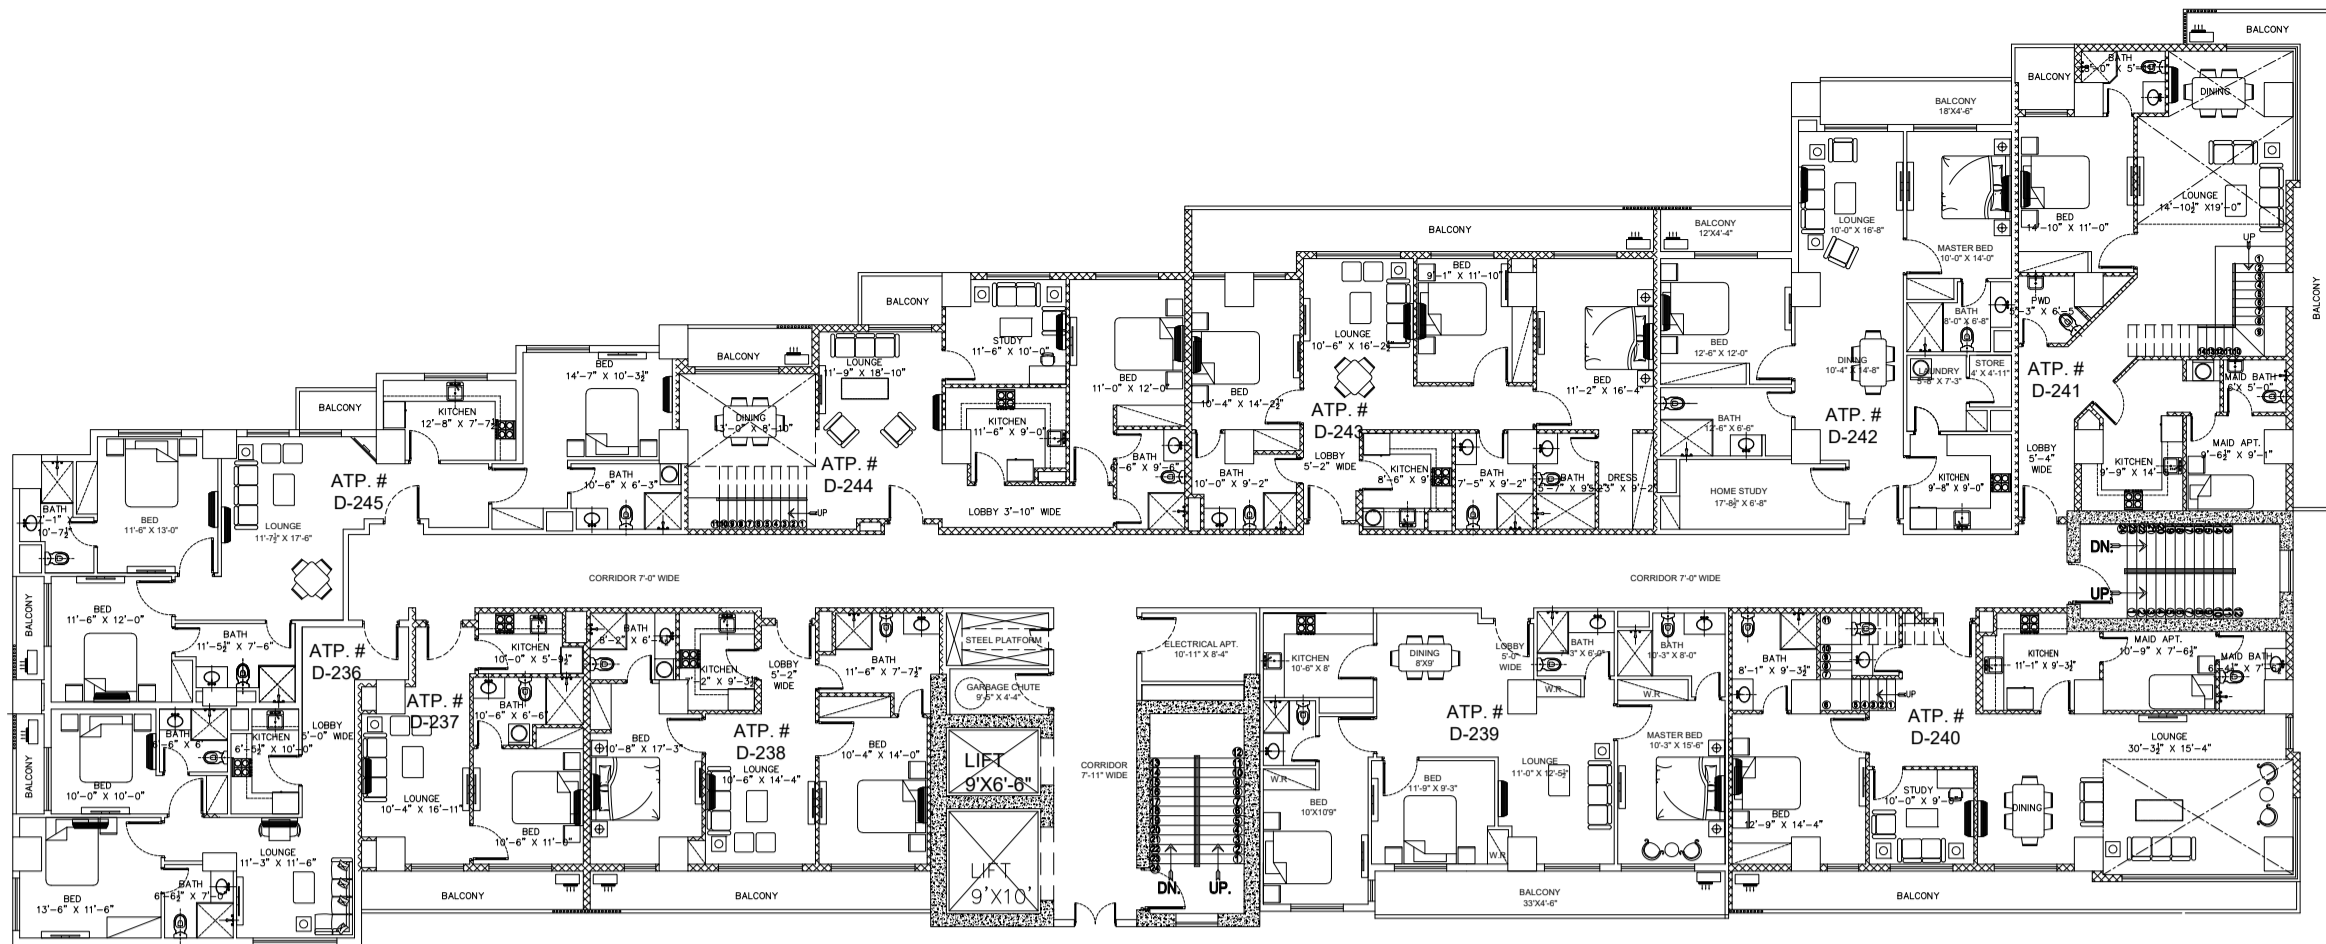

ZEDEM INTERNATIONAL (PVT.) LTD.

FAISAL HEIGHTS

LAYOUT PLANS

APARTMENT FLOORS ONLY

**LOCATED AT APARTMENT PLOT NO. 5, BLOCK-C,
FAISAL TOWN, PHASE I, RAWALPINDI**

A-501

2ND FLOOR PLAN

3RD FLOOR PLAN

4TH FLOOR PLAN

A-501

5TH FLOOR PLAN

6TH FLOOR PLAN

7TH FLOOR PLAN

8TH FLOOR PLAN

9TH FLOOR PLAN

10TH FLOOR PLAN

I11TH FLOOR PLAN

12TH FLOOR PLAN

13TH FLOOR PLAN

14TH FLOOR PLAN

15TH FLOOR PLAN

16TH FLOOR PLAN

17TH FLOOR PLAN