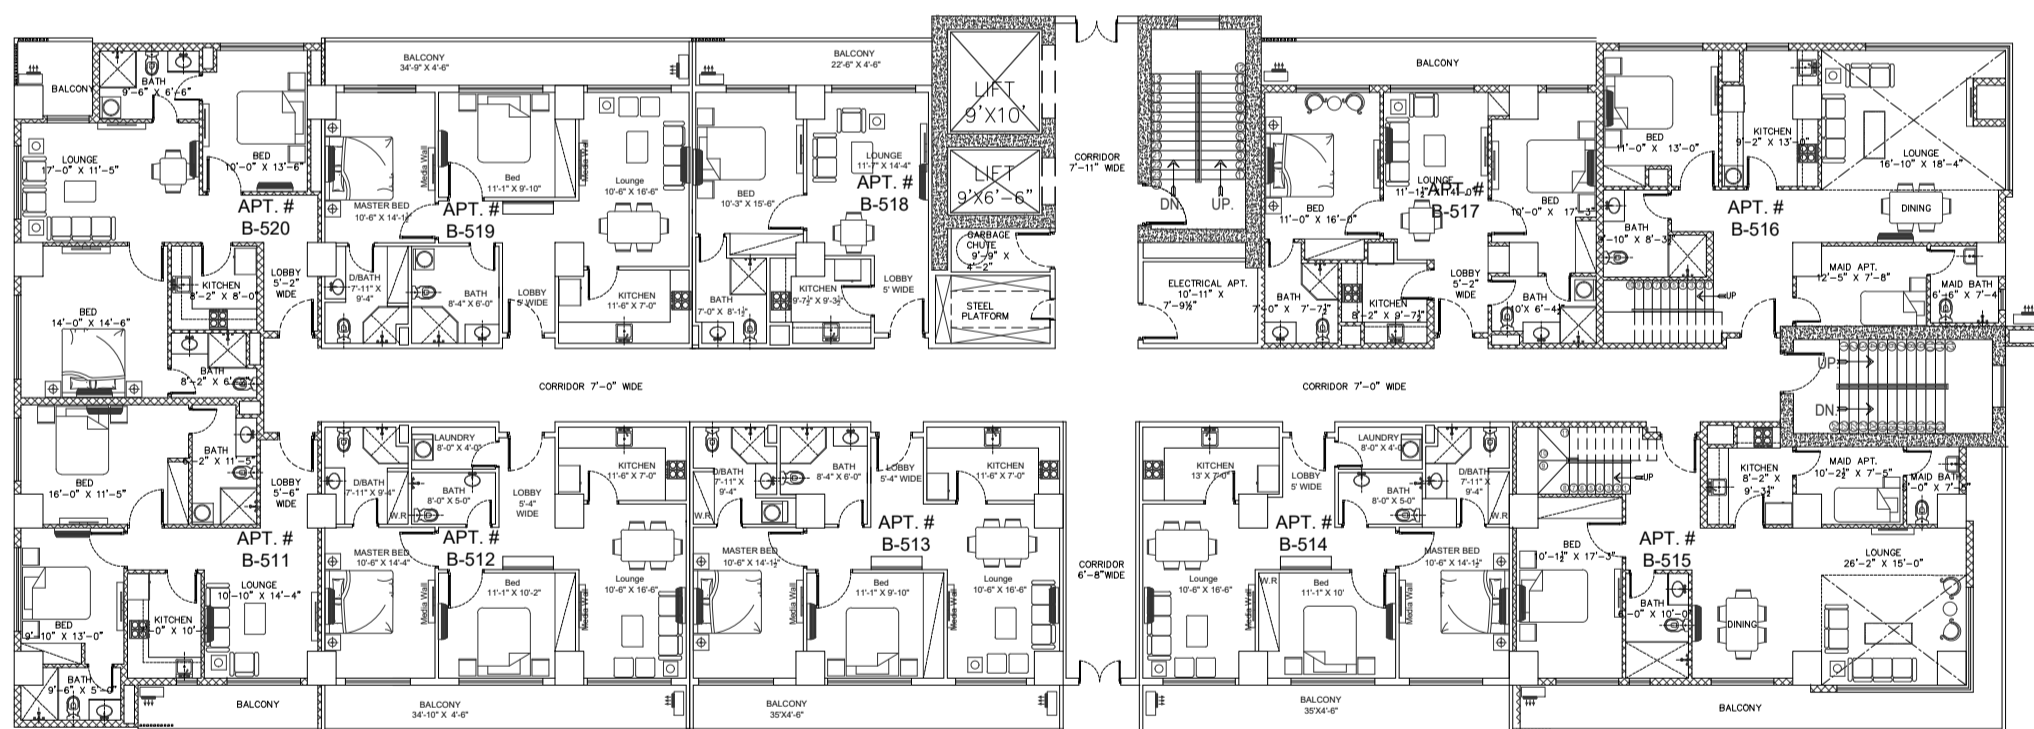

ZEDEM INTERNATIONAL (PVT.) LTD.

FAISAL HEIGHTS

LAYOUT PLANS

APARTMENT FLOORS ONLY

**LOCATED AT APARTMENT PLOT NO. 5, BLOCK-C,
FAISAL TOWN, PHASE I, RAWALPINDI**

A-501

2ND FLOOR PLAN

3RD FLOOR PLAN

4TH FLOOR PLAN

A-501

5TH FLOOR PLAN

6TH FLOOR PLAN

7TH FLOOR PLAN

8TH FLOOR PLAN

9TH FLOOR PLAN

10TH FLOOR PLAN

I11TH FLOOR PLAN

12TH FLOOR PLAN

13TH FLOOR PLAN

14TH FLOOR PLAN

15TH FLOOR PLAN

16TH FLOOR PLAN

17TH FLOOR PLAN