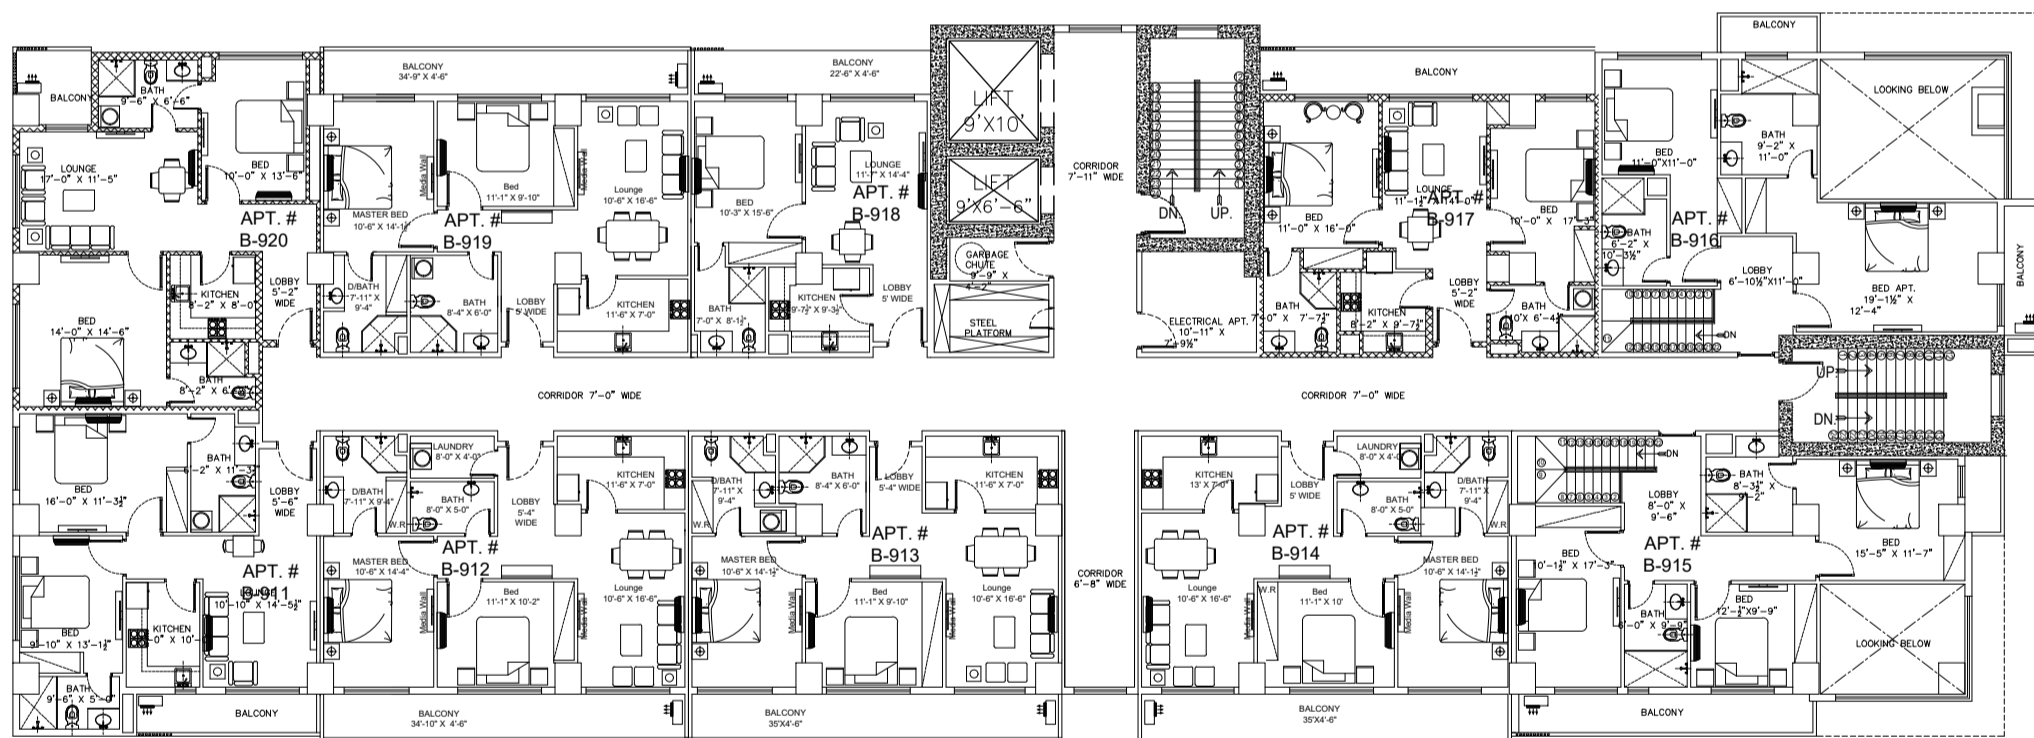

ZEDEM INTERNATIONAL (PVT.) LTD.

FAISAL HEIGHTS

LAYOUT PLANS

APARTMENT FLOORS ONLY

**LOCATED AT APARTMENT PLOT NO. 5, BLOCK-C,
FAISAL TOWN, PHASE I, RAWALPINDI**

A-501

2ND FLOOR PLAN

3RD FLOOR PLAN

4TH FLOOR PLAN

A-501

5TH FLOOR PLAN

6TH FLOOR PLAN

7TH FLOOR PLAN

8TH FLOOR PLAN

9TH FLOOR PLAN

10TH FLOOR PLAN

I11TH FLOOR PLAN

12TH FLOOR PLAN

13TH FLOOR PLAN

14TH FLOOR PLAN

15TH FLOOR PLAN

16TH FLOOR PLAN

17TH FLOOR PLAN