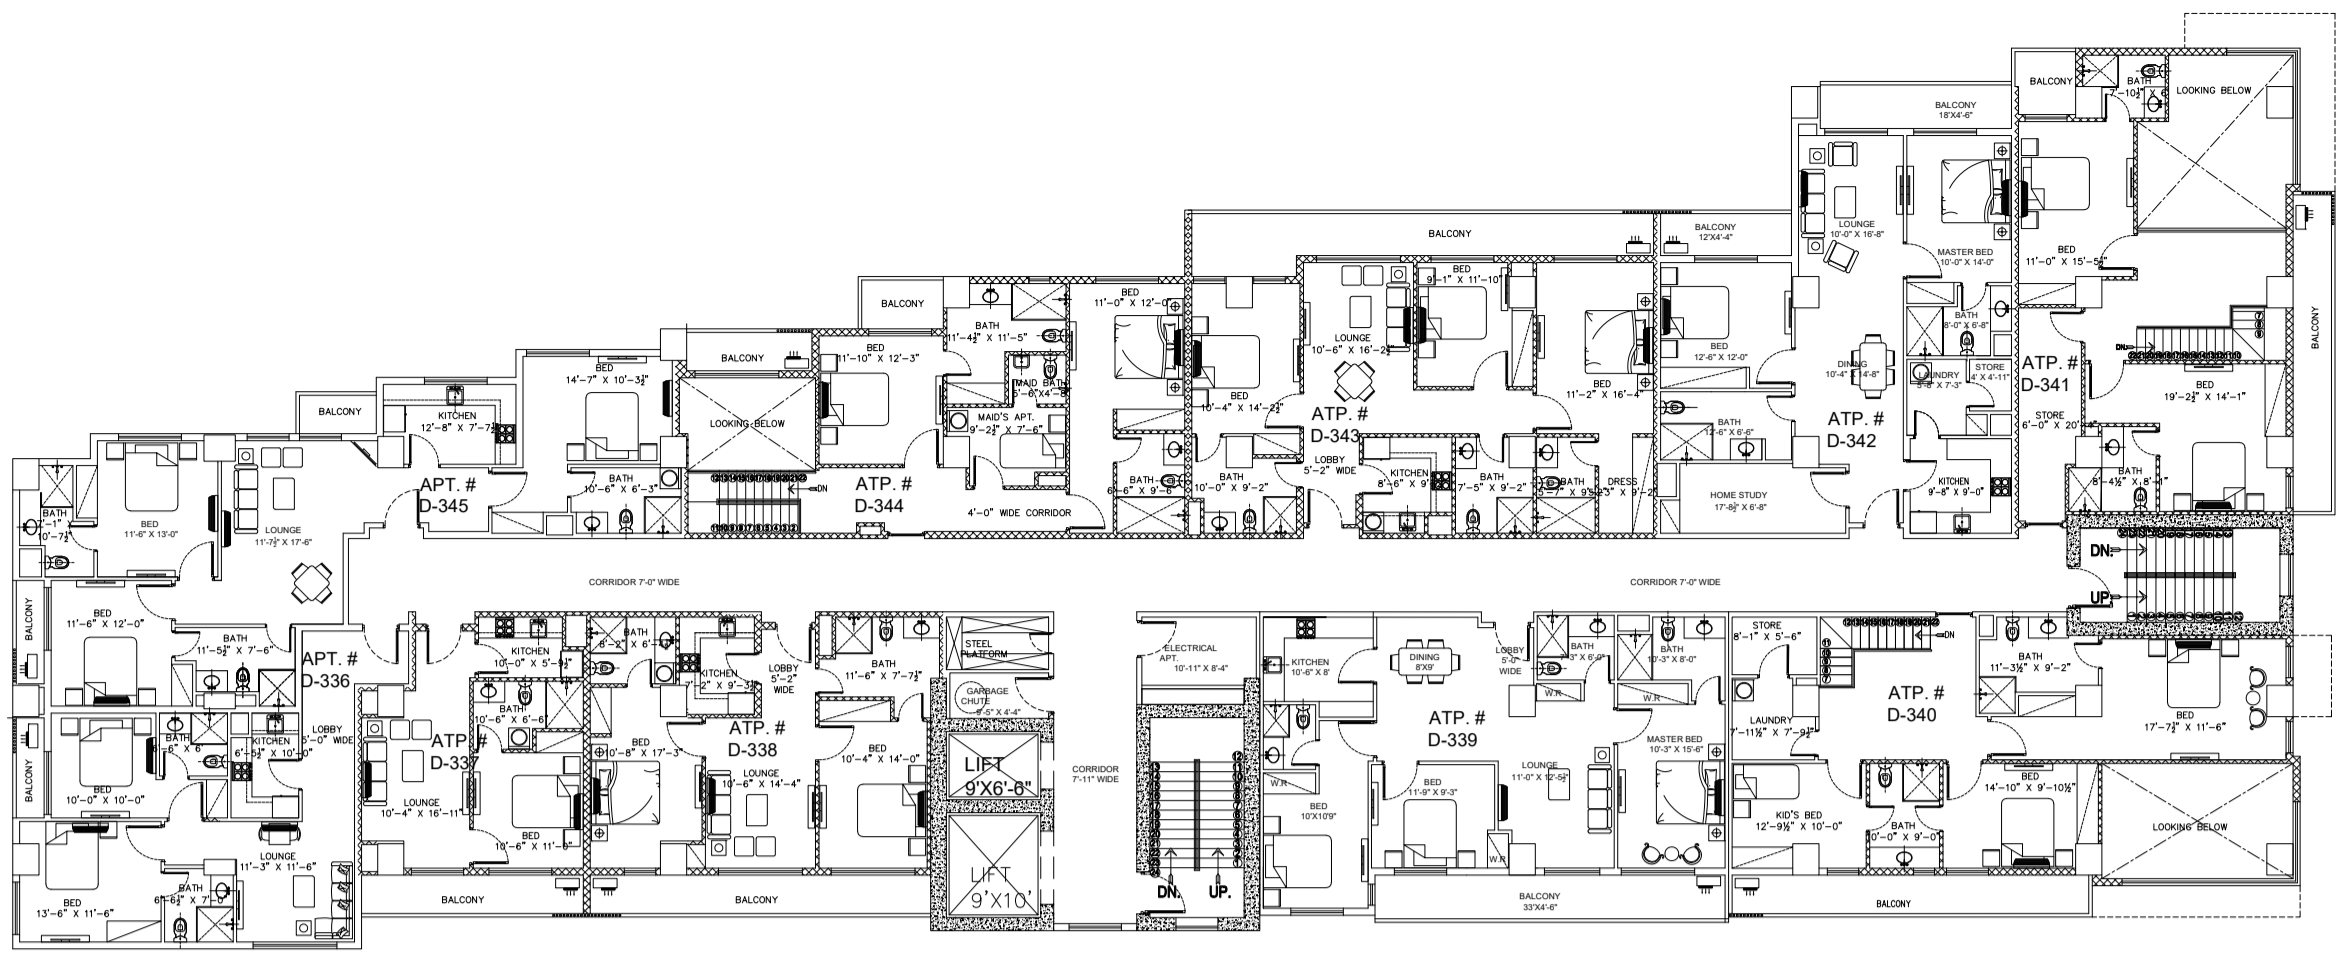

ZEDEM INTERNATIONAL (PVT.) LTD.

FAISAL HEIGHTS

LAYOUT PLANS

APARTMENT FLOORS ONLY

**LOCATED AT APARTMENT PLOT NO. 5, BLOCK-C,
FAISAL TOWN, PHASE I, RAWALPINDI**

A-501

2ND FLOOR PLAN

3RD FLOOR PLAN

4TH FLOOR PLAN

A-501

5TH FLOOR PLAN

6TH FLOOR PLAN

7TH FLOOR PLAN

8TH FLOOR PLAN

9TH FLOOR PLAN

10TH FLOOR PLAN

I11TH FLOOR PLAN

12TH FLOOR PLAN

13TH FLOOR PLAN

14TH FLOOR PLAN

15TH FLOOR PLAN

16TH FLOOR PLAN

17TH FLOOR PLAN