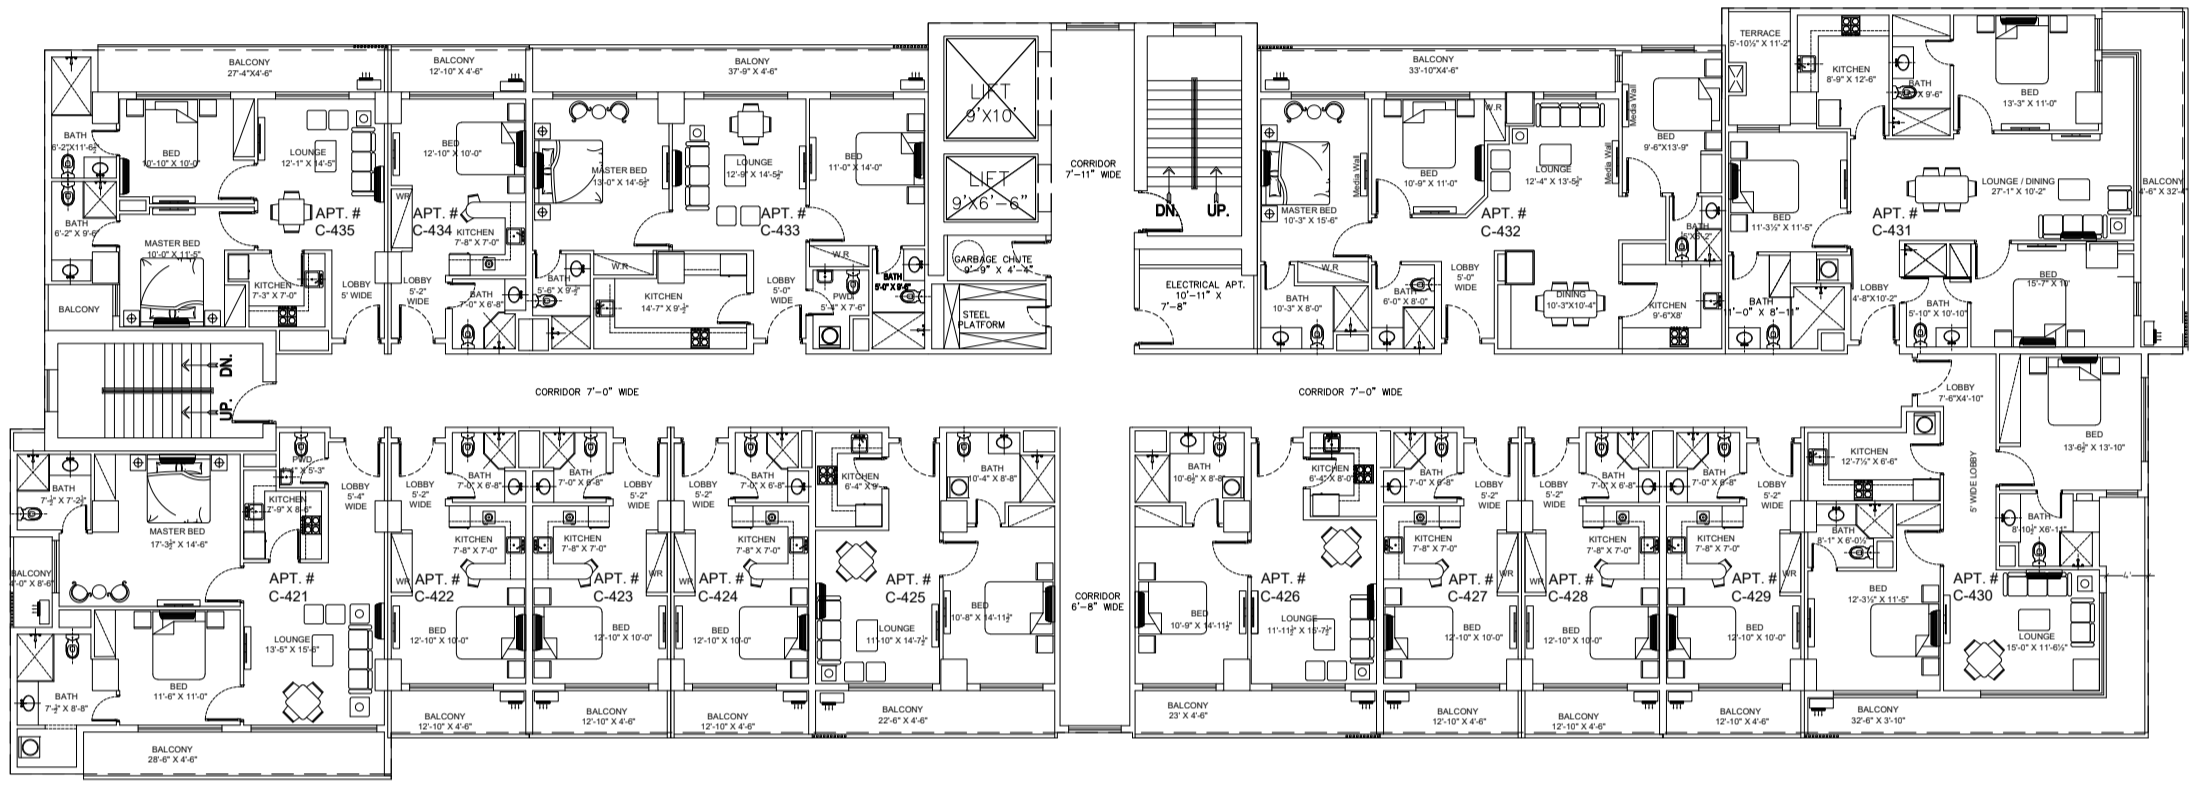

ZEDEM INTERNATIONAL (PVT.) LTD.

FAISAL HEIGHTS

LAYOUT PLANS

APARTMENT FLOORS ONLY

**LOCATED AT APARTMENT PLOT NO. 5, BLOCK-C,
FAISAL TOWN, PHASE I, RAWALPINDI**

A-501

2ND FLOOR PLAN

3RD FLOOR PLAN

4TH FLOOR PLAN

A-501

5TH FLOOR PLAN

6TH FLOOR PLAN

7TH FLOOR PLAN

8TH FLOOR PLAN

9TH FLOOR PLAN

10TH FLOOR PLAN

I11TH FLOOR PLAN

12TH FLOOR PLAN

13TH FLOOR PLAN

14TH FLOOR PLAN

15TH FLOOR PLAN

16TH FLOOR PLAN

17TH FLOOR PLAN