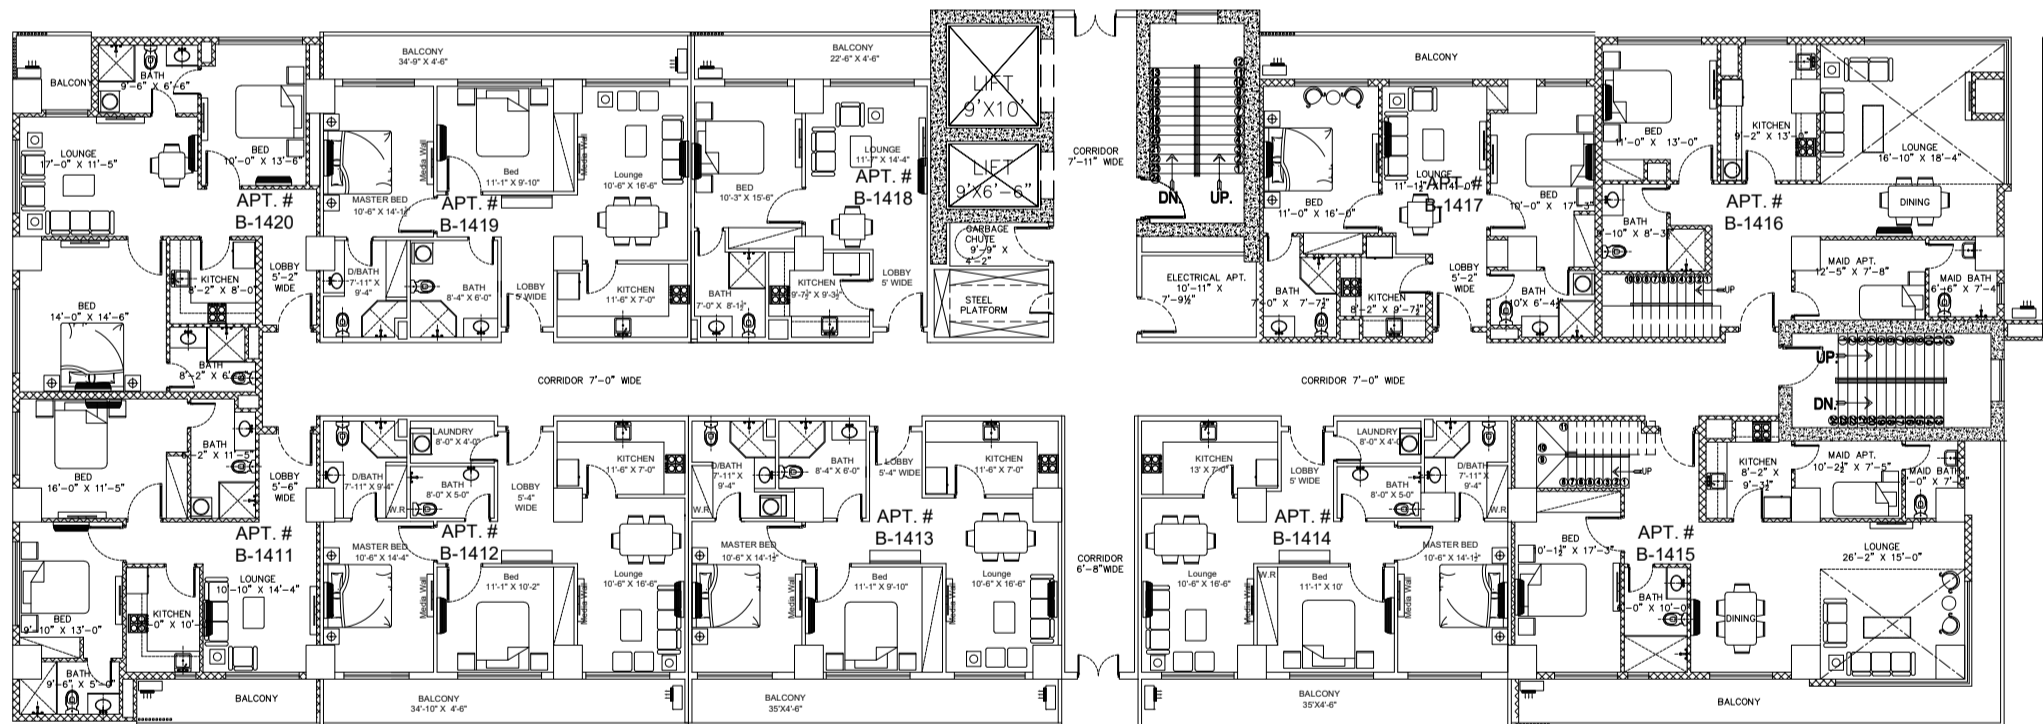

ZEDEM INTERNATIONAL (PVT.) LTD.

FAISAL HEIGHTS

LAYOUT PLANS

APARTMENT FLOORS ONLY

**LOCATED AT APARTMENT PLOT NO. 5, BLOCK-C,
FAISAL TOWN, PHASE I, RAWALPINDI**

A-501

2ND FLOOR PLAN

3RD FLOOR PLAN

4TH FLOOR PLAN

A-501

5TH FLOOR PLAN

6TH FLOOR PLAN

7TH FLOOR PLAN

8TH FLOOR PLAN

9TH FLOOR PLAN

10TH FLOOR PLAN

I11TH FLOOR PLAN

12TH FLOOR PLAN

13TH FLOOR PLAN

14TH FLOOR PLAN

15TH FLOOR PLAN

16TH FLOOR PLAN

17TH FLOOR PLAN