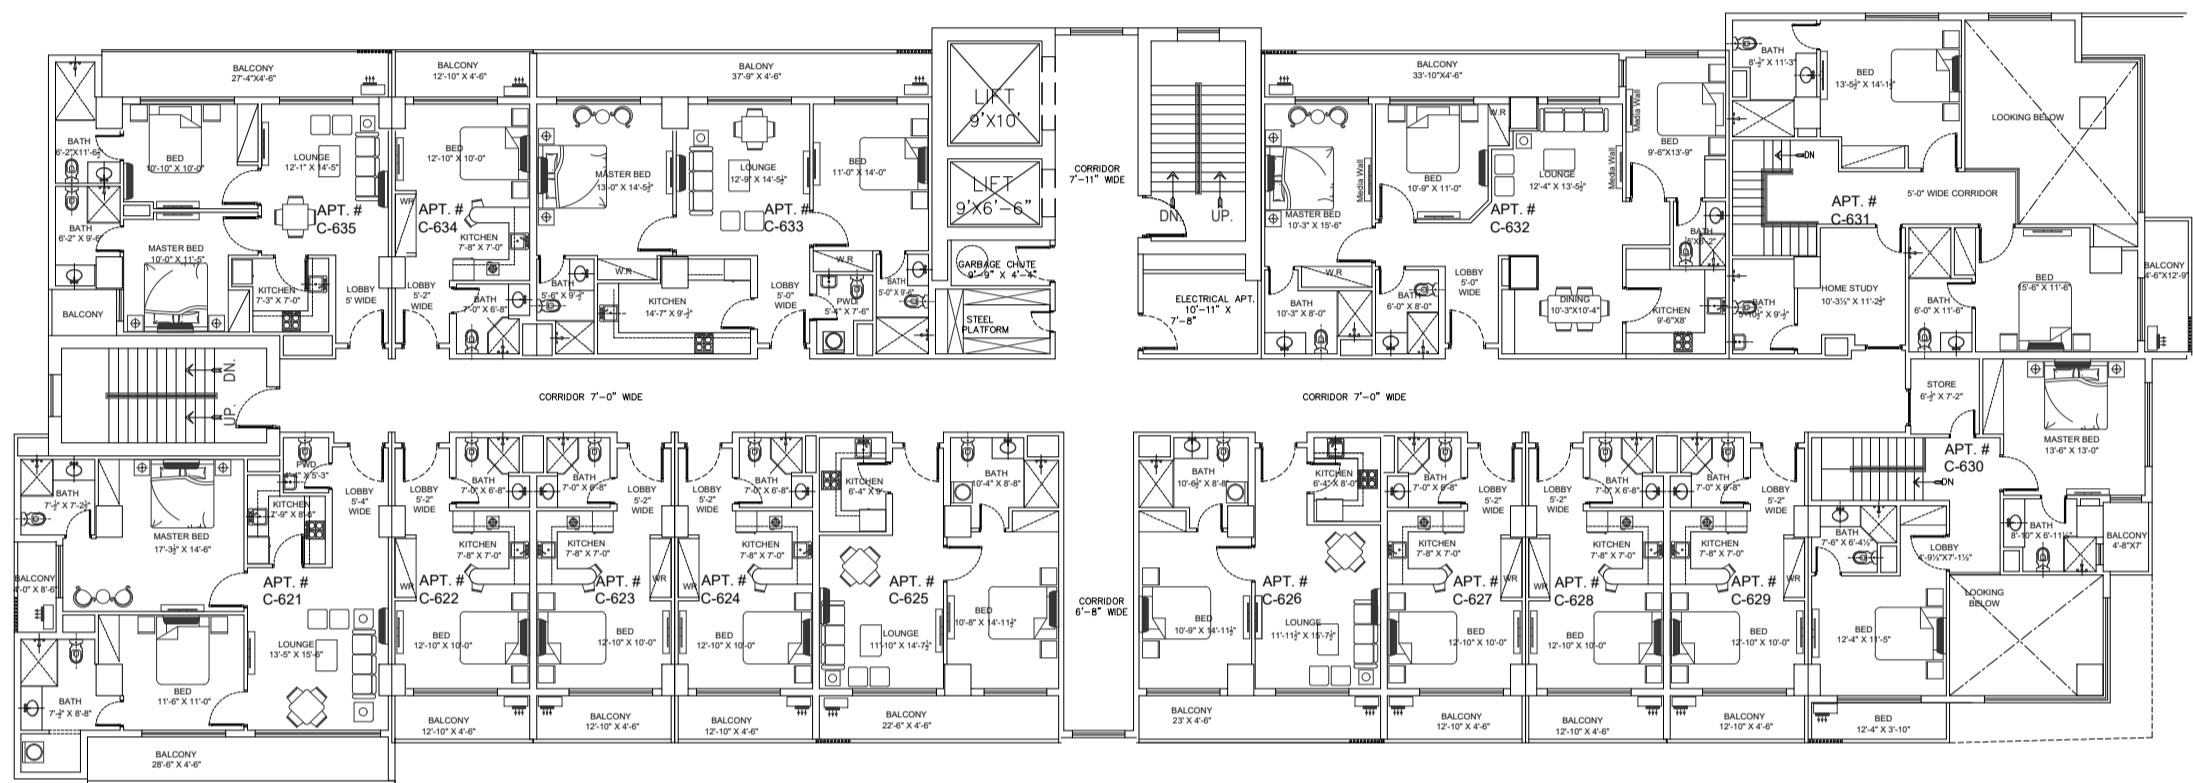

ZEDEM INTERNATIONAL (PVT.) LTD.

FAISAL HEIGHTS

LAYOUT PLANS

APARTMENT FLOORS ONLY

**LOCATED AT APARTMENT PLOT NO. 5, BLOCK-C,
FAISAL TOWN, PHASE I, RAWALPINDI**

A-501

2ND FLOOR PLAN

3RD FLOOR PLAN

4TH FLOOR PLAN

A-501

5TH FLOOR PLAN

6TH FLOOR PLAN

7TH FLOOR PLAN

8TH FLOOR PLAN

9TH FLOOR PLAN

10TH FLOOR PLAN

I11TH FLOOR PLAN

12TH FLOOR PLAN

13TH FLOOR PLAN

14TH FLOOR PLAN

15TH FLOOR PLAN

16TH FLOOR PLAN

17TH FLOOR PLAN