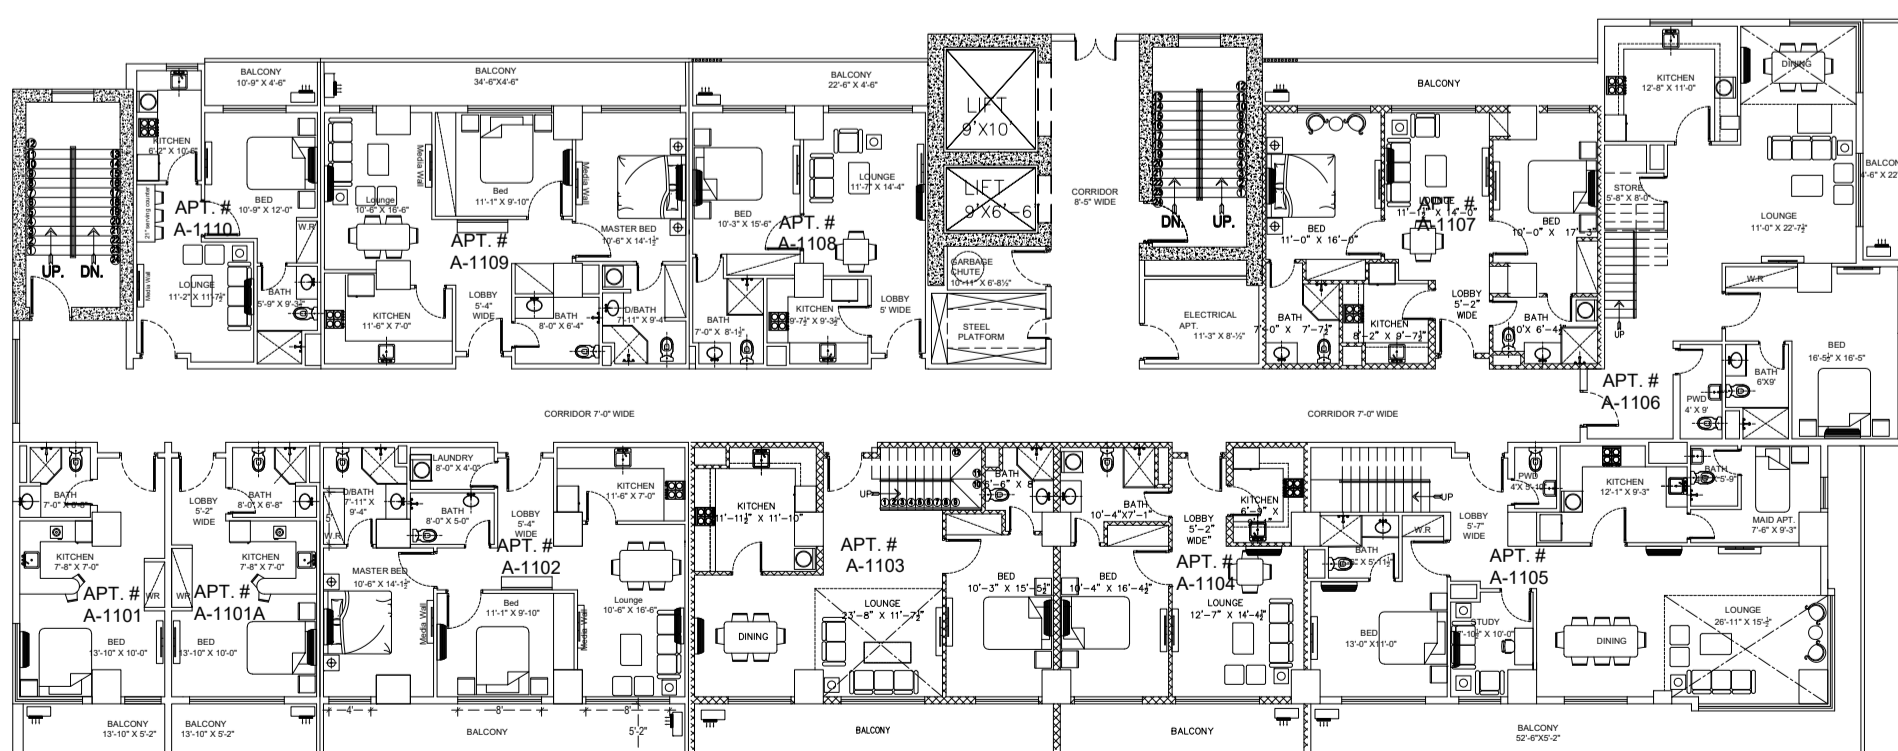

ZEDEM INTERNATIONAL (PVT.) LTD.

FAISAL HEIGHTS

LAYOUT PLANS

APARTMENT FLOORS ONLY

**LOCATED AT APARTMENT PLOT NO. 5, BLOCK-C,
FAISAL TOWN, PHASE I, RAWALPINDI**

A-501

2ND FLOOR PLAN

3RD FLOOR PLAN

4TH FLOOR PLAN

A-501

5TH FLOOR PLAN

6TH FLOOR PLAN

7TH FLOOR PLAN

8TH FLOOR PLAN

9TH FLOOR PLAN

10TH FLOOR PLAN

I11TH FLOOR PLAN

12TH FLOOR PLAN

13TH FLOOR PLAN

14TH FLOOR PLAN

15TH FLOOR PLAN

16TH FLOOR PLAN

17TH FLOOR PLAN