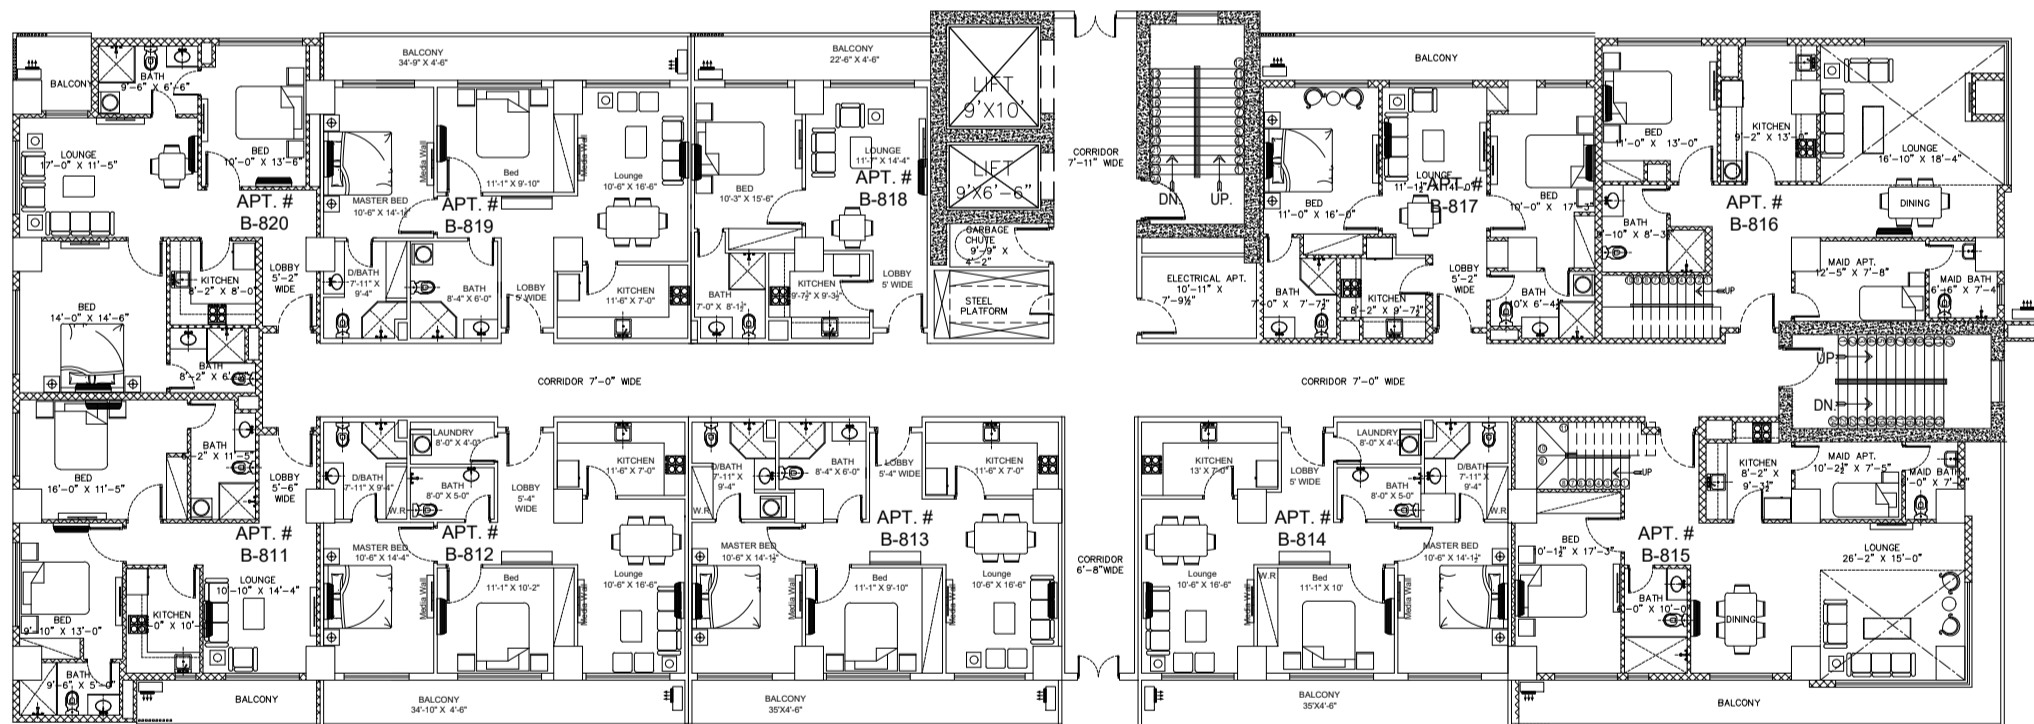

ZEDEM INTERNATIONAL (PVT.) LTD.

FAISAL HEIGHTS

LAYOUT PLANS

APARTMENT FLOORS ONLY

**LOCATED AT APARTMENT PLOT NO. 5, BLOCK-C,
FAISAL TOWN, PHASE I, RAWALPINDI**

A-501

2ND FLOOR PLAN

3RD FLOOR PLAN

4TH FLOOR PLAN

A-501

5TH FLOOR PLAN

6TH FLOOR PLAN

7TH FLOOR PLAN

8TH FLOOR PLAN

9TH FLOOR PLAN

10TH FLOOR PLAN

I11TH FLOOR PLAN

12TH FLOOR PLAN

13TH FLOOR PLAN

14TH FLOOR PLAN

15TH FLOOR PLAN

16TH FLOOR PLAN

17TH FLOOR PLAN