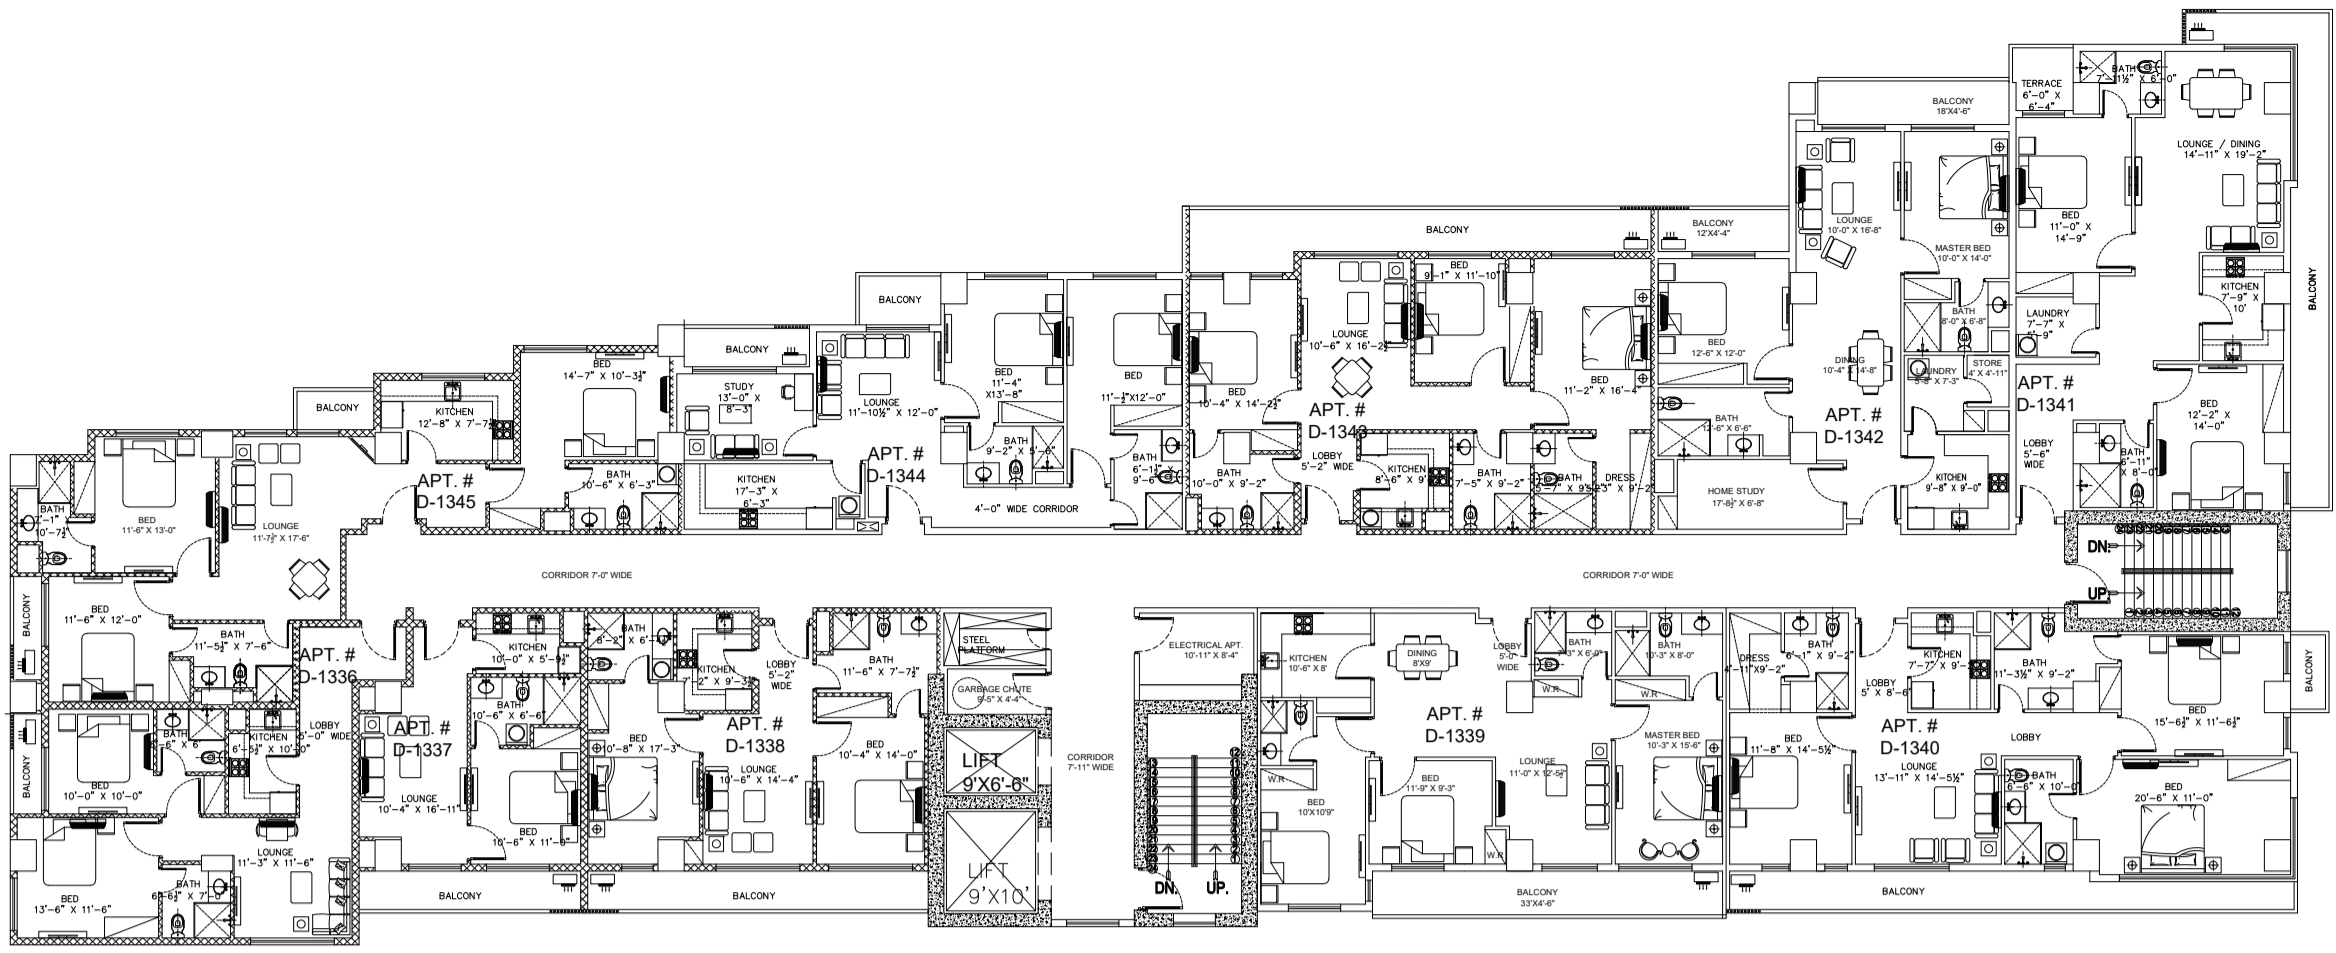

ZEDEM INTERNATIONAL (PVT.) LTD.

FAISAL HEIGHTS

LAYOUT PLANS

APARTMENT FLOORS ONLY

**LOCATED AT APARTMENT PLOT NO. 5, BLOCK-C,
FAISAL TOWN, PHASE I, RAWALPINDI**

A-501

2ND FLOOR PLAN

3RD FLOOR PLAN

4TH FLOOR PLAN

A-501

5TH FLOOR PLAN

6TH FLOOR PLAN

7TH FLOOR PLAN

8TH FLOOR PLAN

9TH FLOOR PLAN

10TH FLOOR PLAN

I11TH FLOOR PLAN

12TH FLOOR PLAN

13TH FLOOR PLAN

14TH FLOOR PLAN

15TH FLOOR PLAN

16TH FLOOR PLAN

17TH FLOOR PLAN