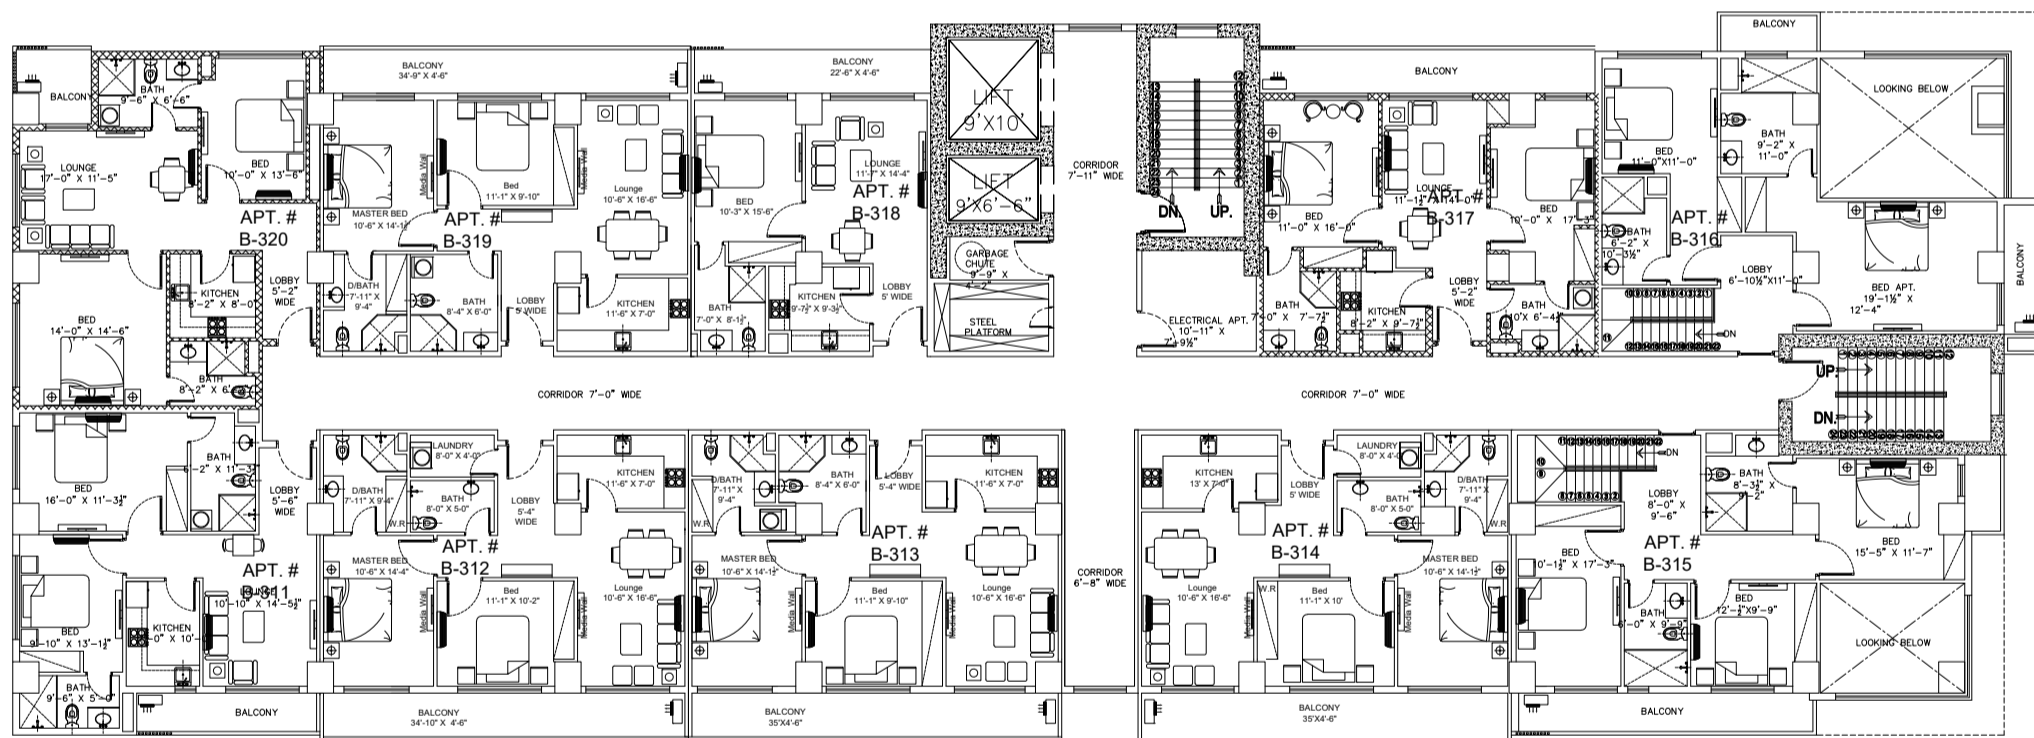

ZEDEM INTERNATIONAL (PVT.) LTD.

FAISAL HEIGHTS

LAYOUT PLANS

APARTMENT FLOORS ONLY

**LOCATED AT APARTMENT PLOT NO. 5, BLOCK-C,
FAISAL TOWN, PHASE I, RAWALPINDI**

A-501

2ND FLOOR PLAN

3RD FLOOR PLAN

4TH FLOOR PLAN

A-501

5TH FLOOR PLAN

6TH FLOOR PLAN

7TH FLOOR PLAN

8TH FLOOR PLAN

9TH FLOOR PLAN

10TH FLOOR PLAN

I11TH FLOOR PLAN

12TH FLOOR PLAN

13TH FLOOR PLAN

14TH FLOOR PLAN

15TH FLOOR PLAN

16TH FLOOR PLAN

17TH FLOOR PLAN