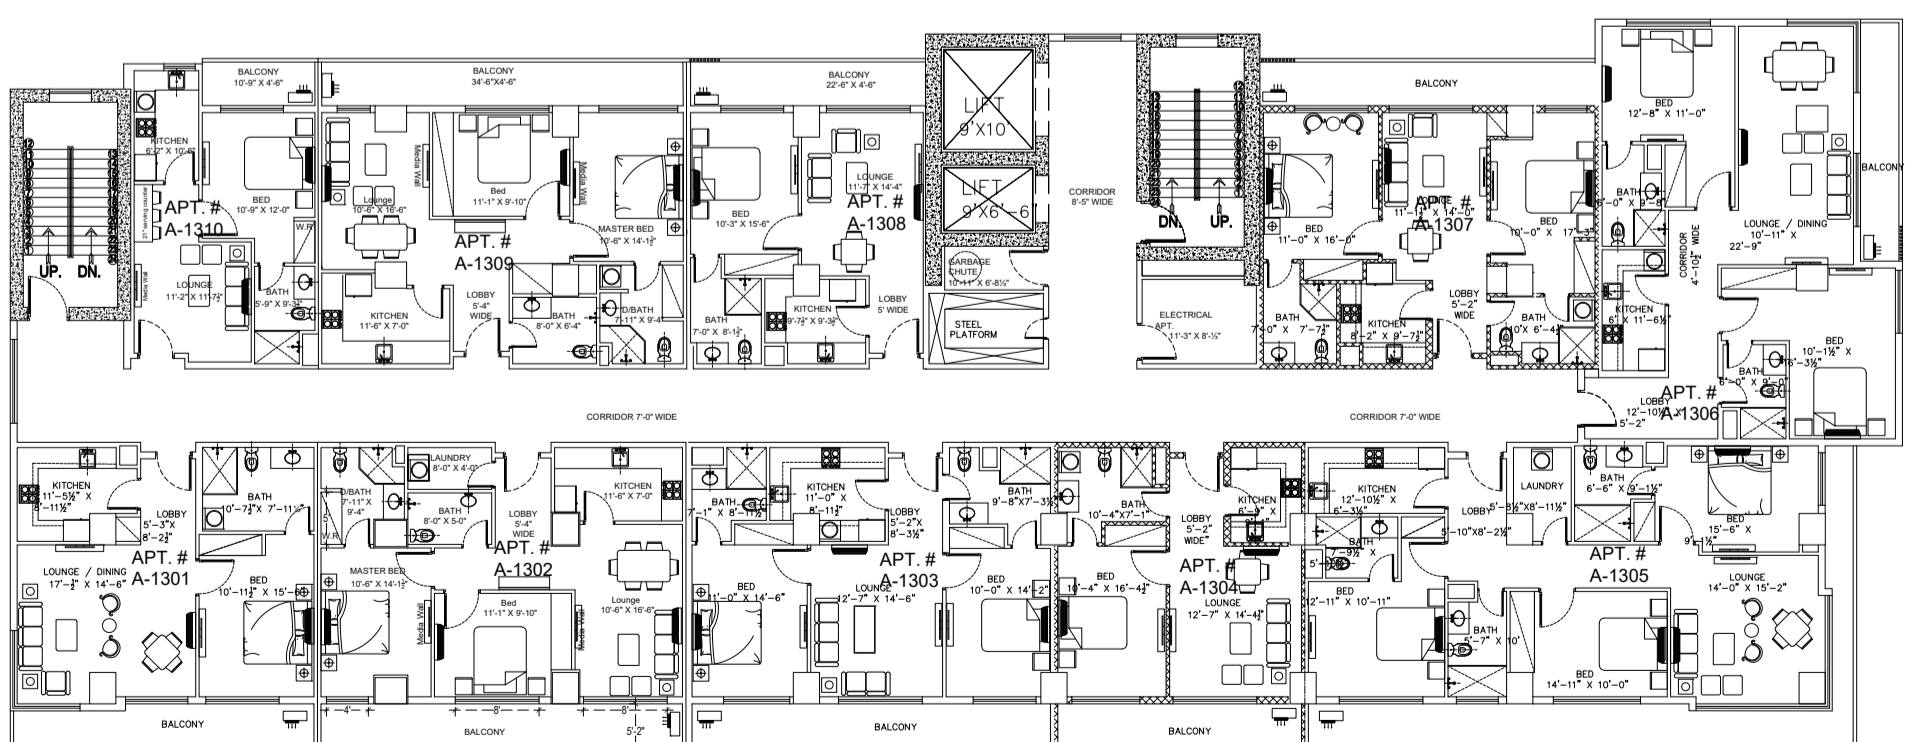

ZEDEM INTERNATIONAL (PVT.) LTD.

FAISAL HEIGHTS

LAYOUT PLANS

APARTMENT FLOORS ONLY

**LOCATED AT APARTMENT PLOT NO. 5, BLOCK-C,
FAISAL TOWN, PHASE I, RAWALPINDI**

A-501

2ND FLOOR PLAN

3RD FLOOR PLAN

4TH FLOOR PLAN

A-501

5TH FLOOR PLAN

6TH FLOOR PLAN

7TH FLOOR PLAN

8TH FLOOR PLAN

9TH FLOOR PLAN

10TH FLOOR PLAN

I11TH FLOOR PLAN

12TH FLOOR PLAN

13TH FLOOR PLAN

14TH FLOOR PLAN

15TH FLOOR PLAN

16TH FLOOR PLAN

17TH FLOOR PLAN