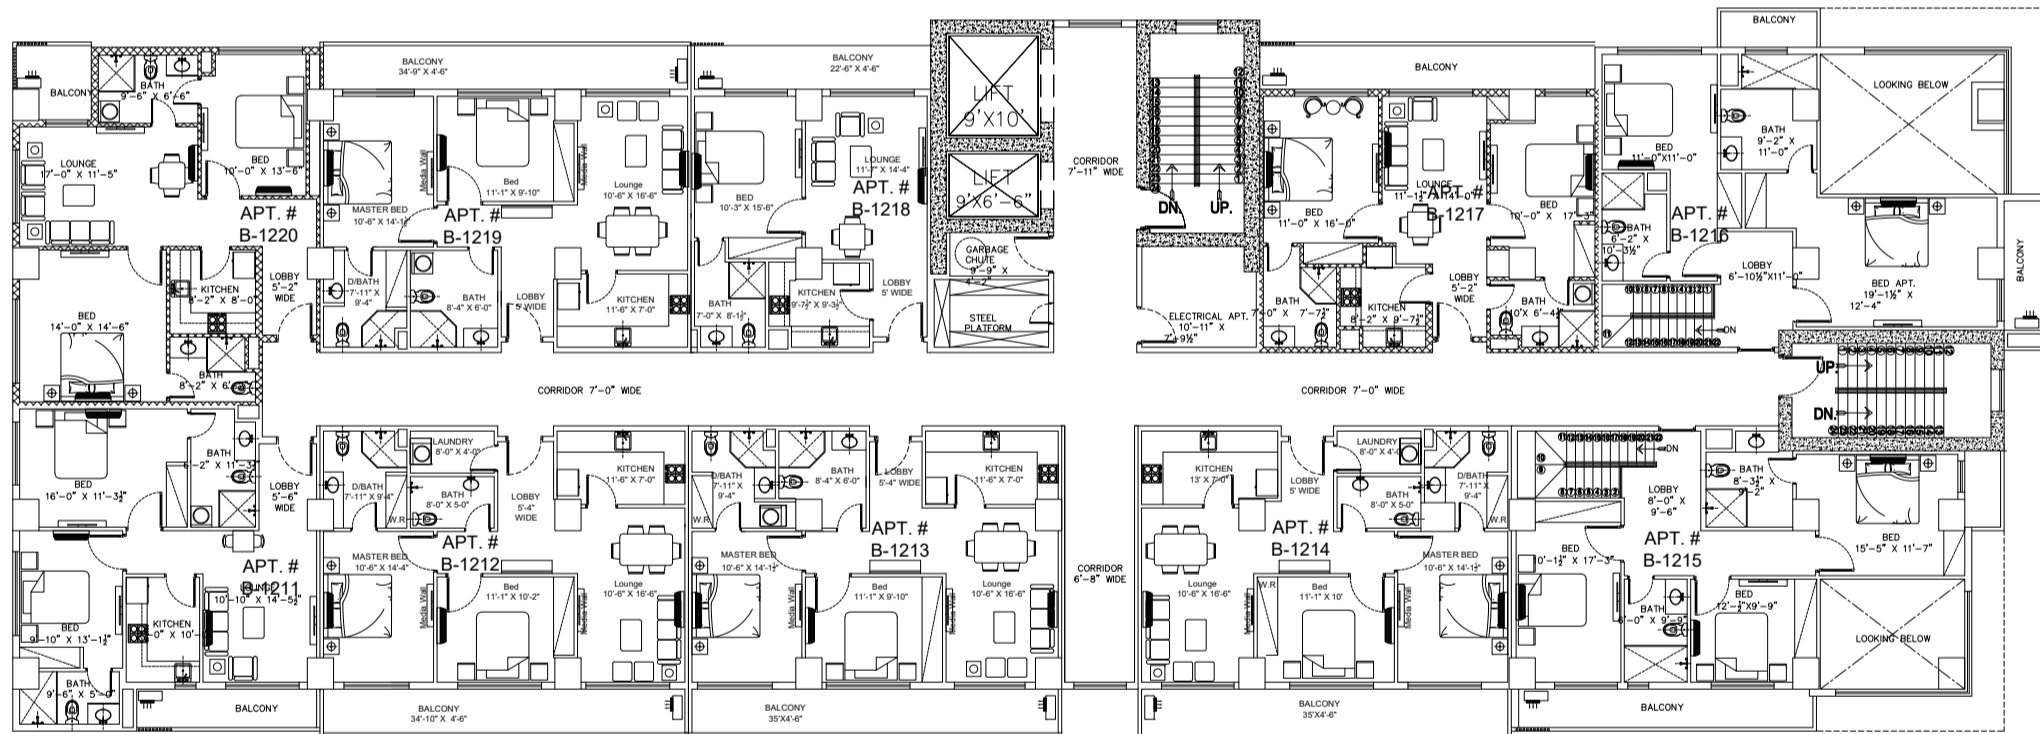

ZEDEM INTERNATIONAL (PVT.) LTD.

FAISAL HEIGHTS

LAYOUT PLANS

APARTMENT FLOORS ONLY

**LOCATED AT APARTMENT PLOT NO. 5, BLOCK-C,
FAISAL TOWN, PHASE I, RAWALPINDI**

A-501

2ND FLOOR PLAN

3RD FLOOR PLAN

4TH FLOOR PLAN

A-501

5TH FLOOR PLAN

6TH FLOOR PLAN

7TH FLOOR PLAN

8TH FLOOR PLAN

9TH FLOOR PLAN

10TH FLOOR PLAN

I11TH FLOOR PLAN

12TH FLOOR PLAN

13TH FLOOR PLAN

14TH FLOOR PLAN

15TH FLOOR PLAN

16TH FLOOR PLAN

17TH FLOOR PLAN