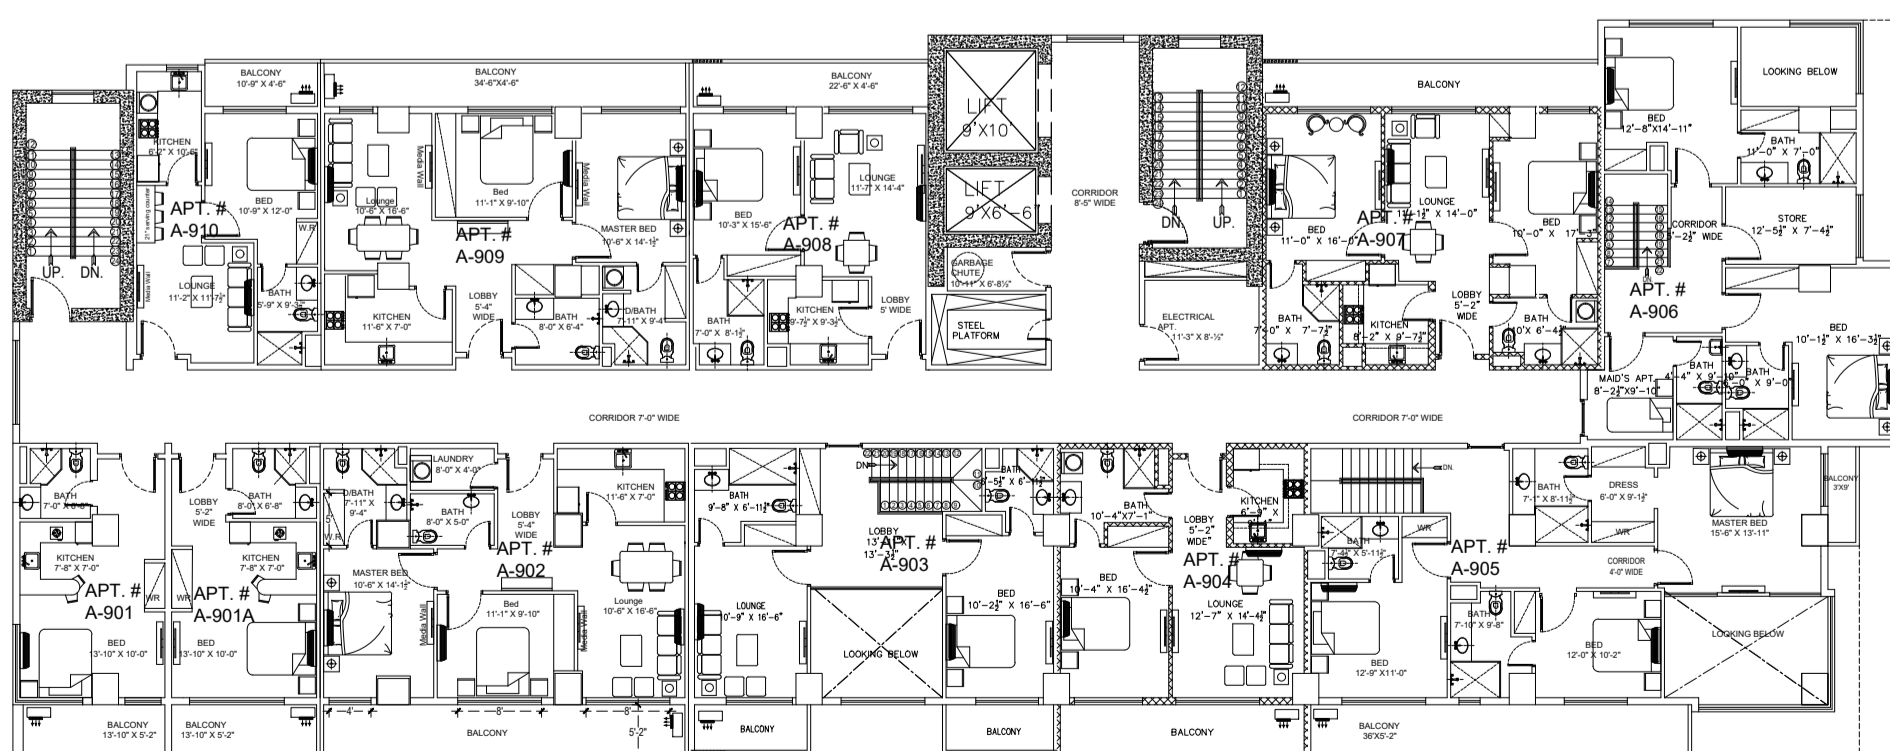

ZEDEM INTERNATIONAL (PVT.) LTD.

FAISAL HEIGHTS

LAYOUT PLANS

APARTMENT FLOORS ONLY

**LOCATED AT APARTMENT PLOT NO. 5, BLOCK-C,
FAISAL TOWN, PHASE I, RAWALPINDI**

A-501

2ND FLOOR PLAN

3RD FLOOR PLAN

4TH FLOOR PLAN

A-501

5TH FLOOR PLAN

6TH FLOOR PLAN

7TH FLOOR PLAN

8TH FLOOR PLAN

9TH FLOOR PLAN

10TH FLOOR PLAN

I11TH FLOOR PLAN

12TH FLOOR PLAN

13TH FLOOR PLAN

14TH FLOOR PLAN

15TH FLOOR PLAN

16TH FLOOR PLAN

17TH FLOOR PLAN