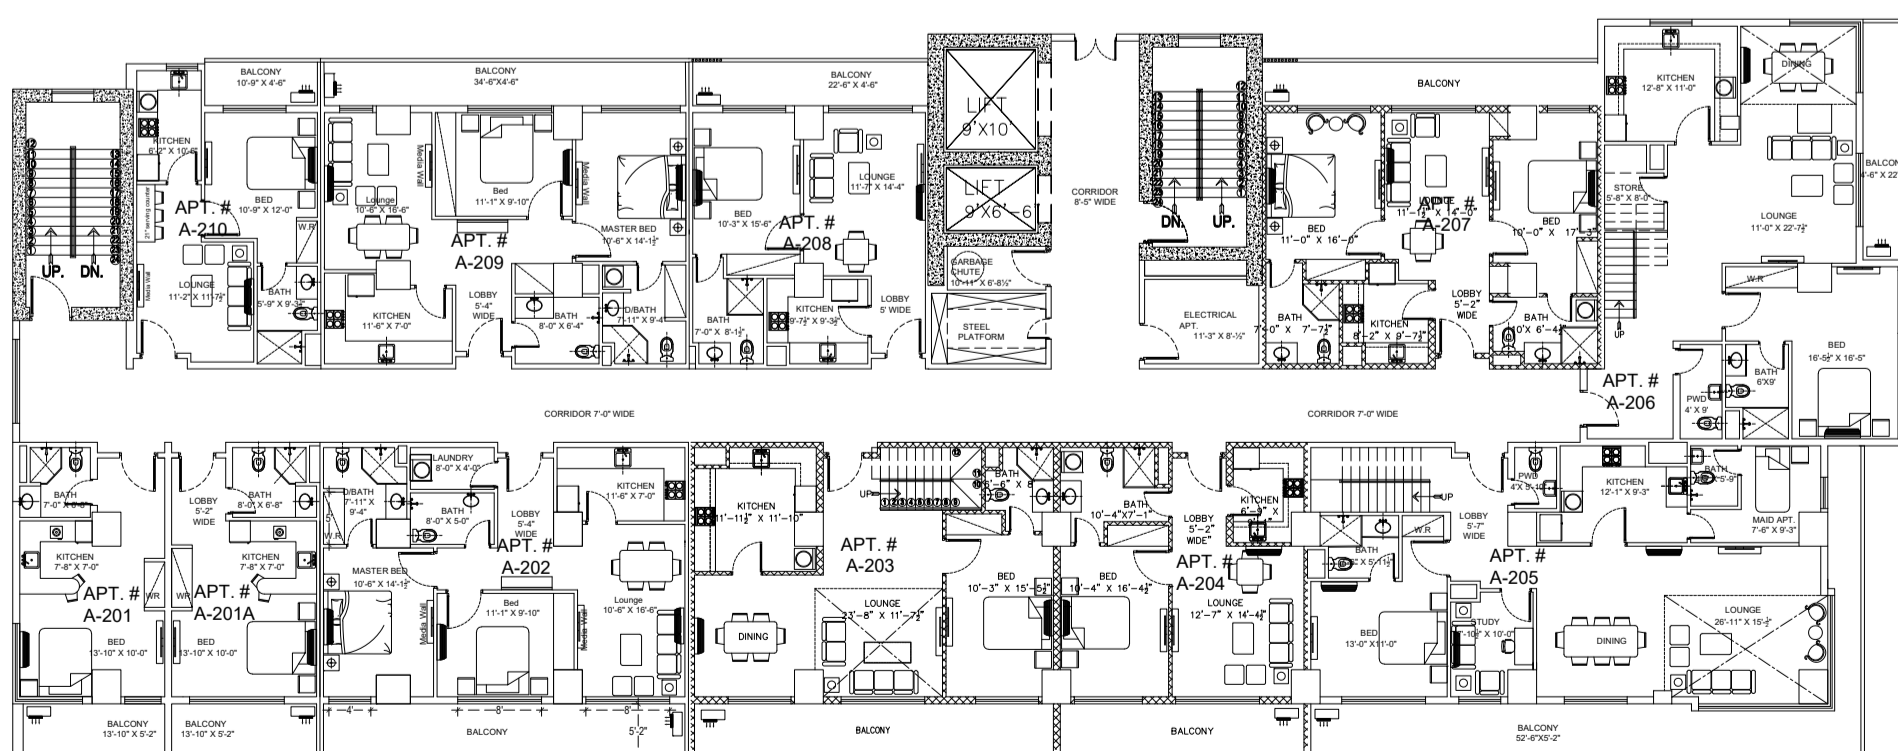

ZEDEM INTERNATIONAL (PVT.) LTD.

FAISAL HEIGHTS

LAYOUT PLANS

APARTMENT FLOORS ONLY

**LOCATED AT APARTMENT PLOT NO. 5, BLOCK-C,
FAISAL TOWN, PHASE I, RAWALPINDI**

A-501

2ND FLOOR PLAN

3RD FLOOR PLAN

4TH FLOOR PLAN

A-501

5TH FLOOR PLAN

6TH FLOOR PLAN

7TH FLOOR PLAN

8TH FLOOR PLAN

9TH FLOOR PLAN

10TH FLOOR PLAN

I11TH FLOOR PLAN

12TH FLOOR PLAN

13TH FLOOR PLAN

14TH FLOOR PLAN

15TH FLOOR PLAN

16TH FLOOR PLAN

17TH FLOOR PLAN