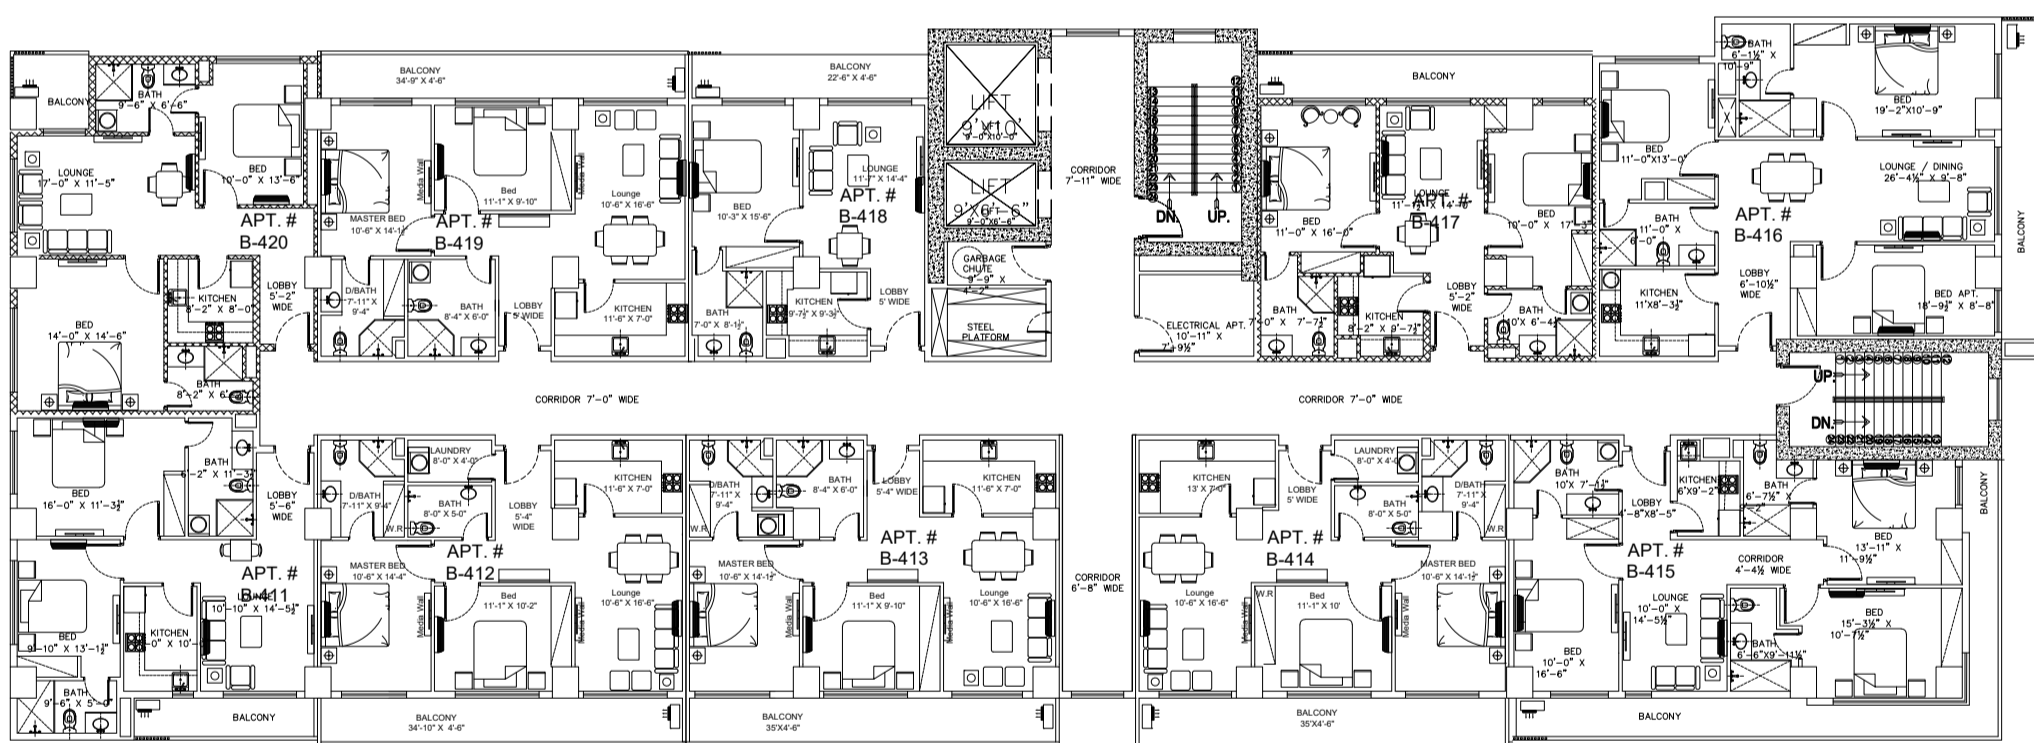

ZEDEM INTERNATIONAL (PVT.) LTD.

FAISAL HEIGHTS

LAYOUT PLANS

APARTMENT FLOORS ONLY

**LOCATED AT APARTMENT PLOT NO. 5, BLOCK-C,
FAISAL TOWN, PHASE I, RAWALPINDI**

A-501

2ND FLOOR PLAN

3RD FLOOR PLAN

4TH FLOOR PLAN

A-501

5TH FLOOR PLAN

6TH FLOOR PLAN

7TH FLOOR PLAN

8TH FLOOR PLAN

9TH FLOOR PLAN

10TH FLOOR PLAN

I11TH FLOOR PLAN

12TH FLOOR PLAN

13TH FLOOR PLAN

14TH FLOOR PLAN

15TH FLOOR PLAN

16TH FLOOR PLAN

17TH FLOOR PLAN