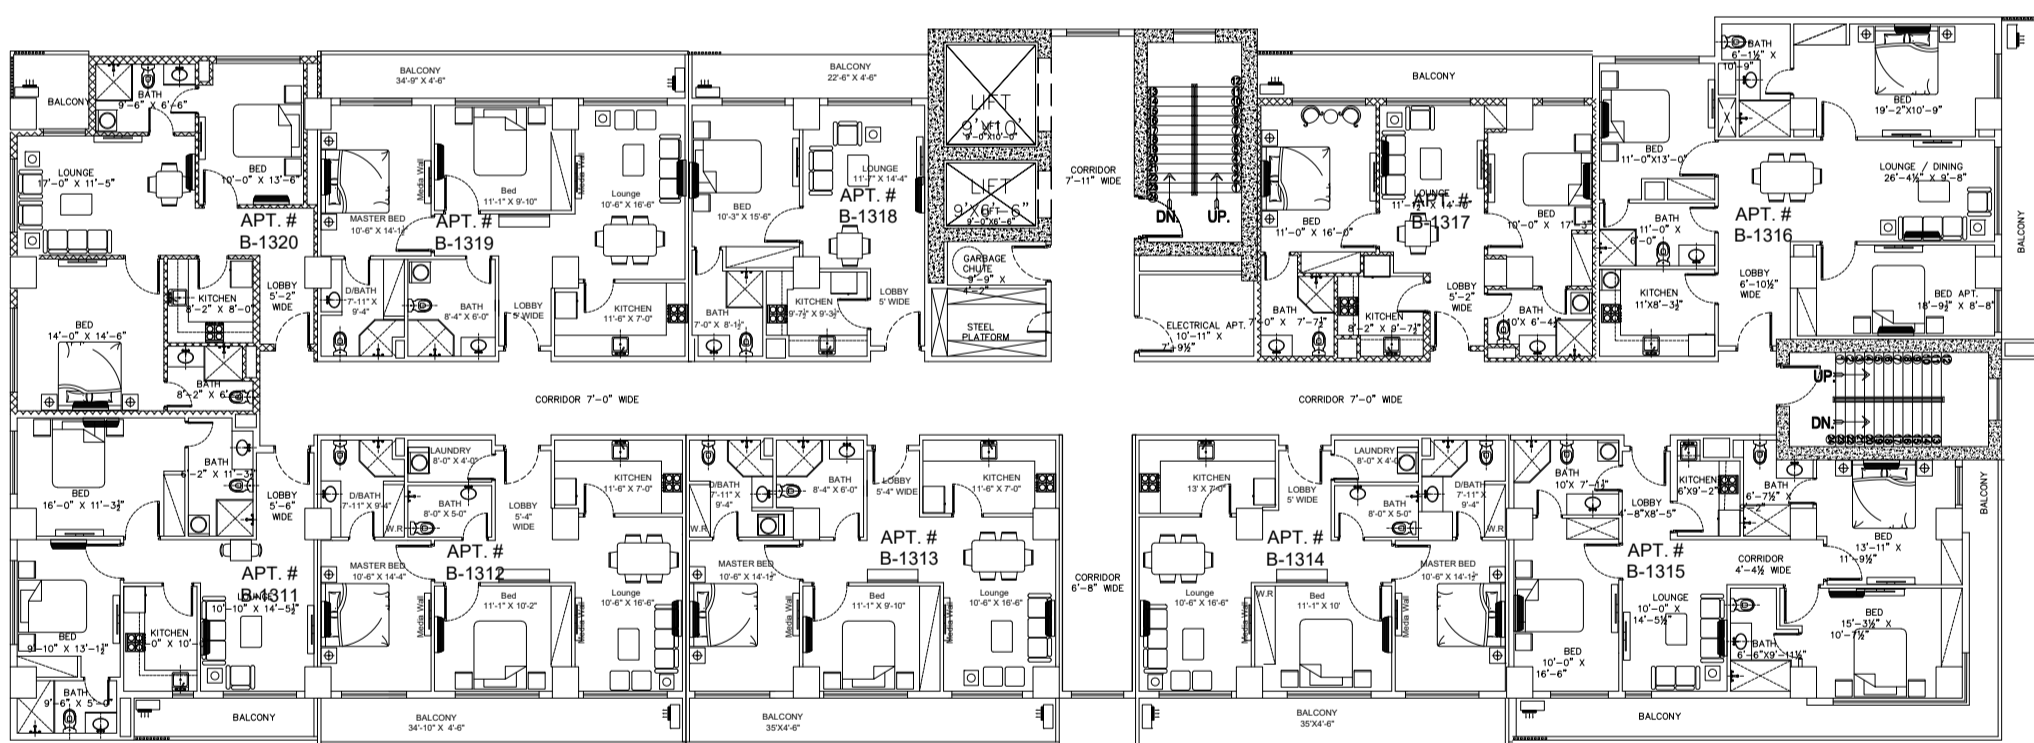

ZEDEM INTERNATIONAL (PVT.) LTD.

FAISAL HEIGHTS

LAYOUT PLANS

APARTMENT FLOORS ONLY

**LOCATED AT APARTMENT PLOT NO. 5, BLOCK-C,
FAISAL TOWN, PHASE I, RAWALPINDI**

A-501

2ND FLOOR PLAN

3RD FLOOR PLAN

4TH FLOOR PLAN

A-501

5TH FLOOR PLAN

6TH FLOOR PLAN

7TH FLOOR PLAN

8TH FLOOR PLAN

9TH FLOOR PLAN

10TH FLOOR PLAN

I11TH FLOOR PLAN

12TH FLOOR PLAN

13TH FLOOR PLAN

14TH FLOOR PLAN

15TH FLOOR PLAN

16TH FLOOR PLAN

17TH FLOOR PLAN