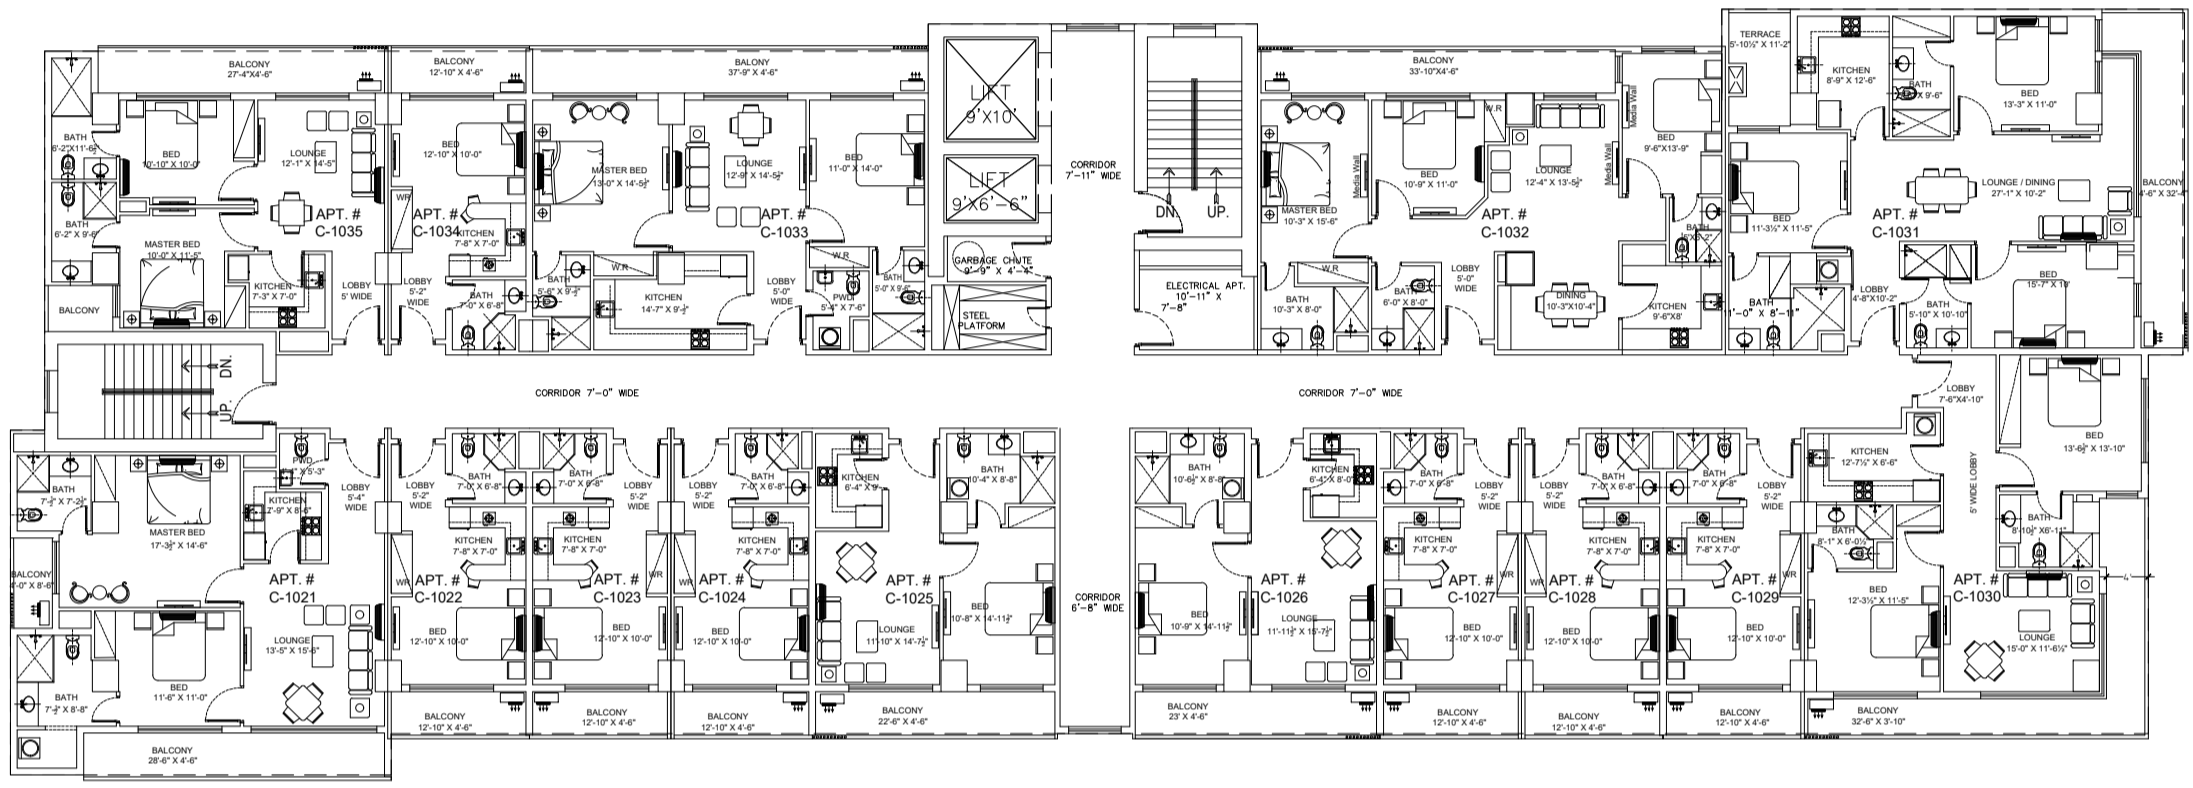

ZEDEM INTERNATIONAL (PVT.) LTD.

FAISAL HEIGHTS

LAYOUT PLANS

APARTMENT FLOORS ONLY

**LOCATED AT APARTMENT PLOT NO. 5, BLOCK-C,
FAISAL TOWN, PHASE I, RAWALPINDI**

A-501

2ND FLOOR PLAN

3RD FLOOR PLAN

4TH FLOOR PLAN

A-501

5TH FLOOR PLAN

6TH FLOOR PLAN

7TH FLOOR PLAN

8TH FLOOR PLAN

9TH FLOOR PLAN

10TH FLOOR PLAN

I11TH FLOOR PLAN

12TH FLOOR PLAN

13TH FLOOR PLAN

14TH FLOOR PLAN

15TH FLOOR PLAN

16TH FLOOR PLAN

17TH FLOOR PLAN