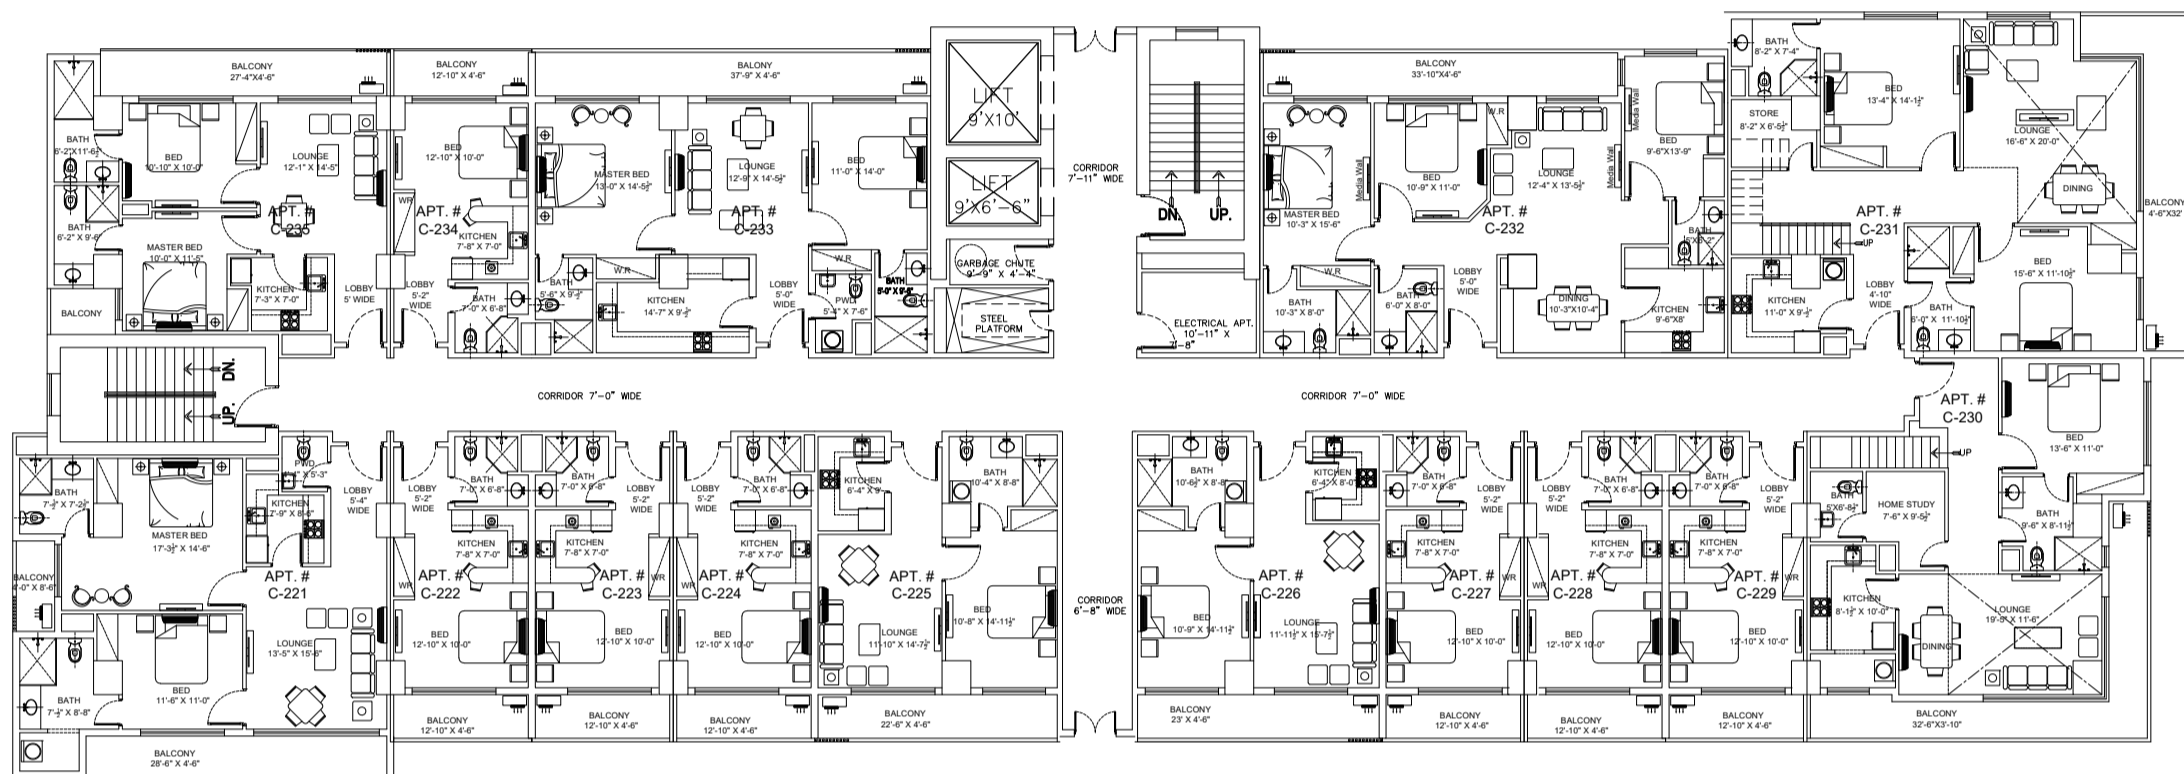

ZEDEM INTERNATIONAL (PVT.) LTD.

FAISAL HEIGHTS

LAYOUT PLANS

APARTMENT FLOORS ONLY

**LOCATED AT APARTMENT PLOT NO. 5, BLOCK-C,
FAISAL TOWN, PHASE I, RAWALPINDI**

A-501

2ND FLOOR PLAN

3RD FLOOR PLAN

4TH FLOOR PLAN

A-501

5TH FLOOR PLAN

6TH FLOOR PLAN

7TH FLOOR PLAN

8TH FLOOR PLAN

9TH FLOOR PLAN

10TH FLOOR PLAN

I11TH FLOOR PLAN

12TH FLOOR PLAN

13TH FLOOR PLAN

14TH FLOOR PLAN

15TH FLOOR PLAN

16TH FLOOR PLAN

17TH FLOOR PLAN