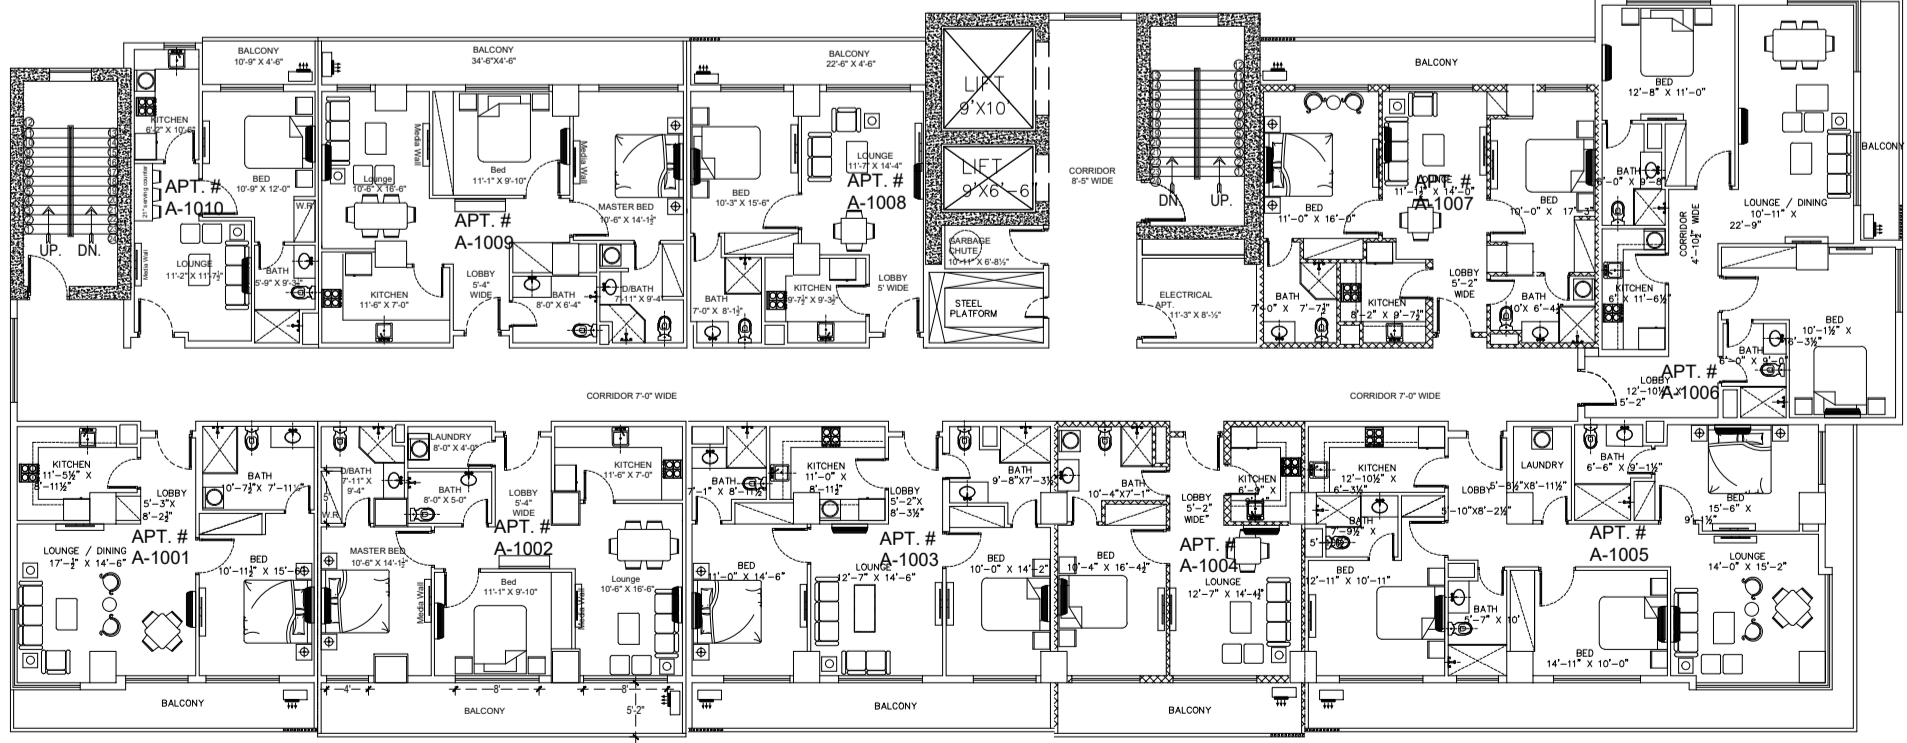

ZEDEM INTERNATIONAL (PVT.) LTD.

FAISAL HEIGHTS

LAYOUT PLANS

APARTMENT FLOORS ONLY

**LOCATED AT APARTMENT PLOT NO. 5, BLOCK-C,
FAISAL TOWN, PHASE I, RAWALPINDI**

A-501

2ND FLOOR PLAN

3RD FLOOR PLAN

4TH FLOOR PLAN

A-501

5TH FLOOR PLAN

6TH FLOOR PLAN

7TH FLOOR PLAN

8TH FLOOR PLAN

9TH FLOOR PLAN

10TH FLOOR PLAN

I11TH FLOOR PLAN

12TH FLOOR PLAN

13TH FLOOR PLAN

14TH FLOOR PLAN

15TH FLOOR PLAN

16TH FLOOR PLAN

17TH FLOOR PLAN