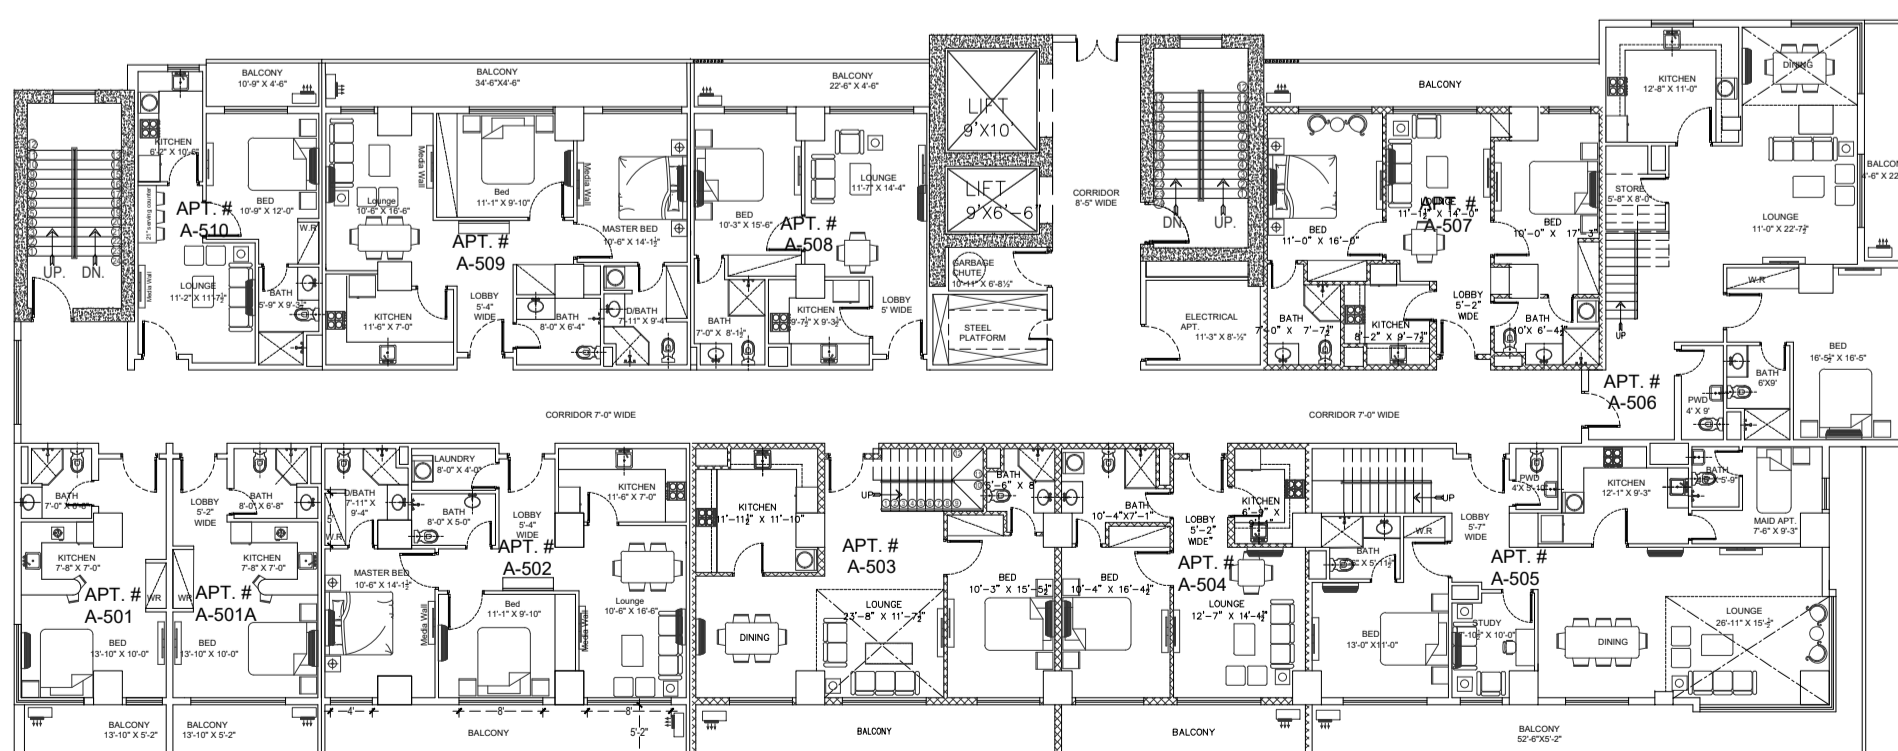

ZEDEM INTERNATIONAL (PVT.) LTD.

FAISAL HEIGHTS

LAYOUT PLANS

APARTMENT FLOORS ONLY

**LOCATED AT APARTMENT PLOT NO. 5, BLOCK-C,
FAISAL TOWN, PHASE I, RAWALPINDI**

A-501

2ND FLOOR PLAN

3RD FLOOR PLAN

4TH FLOOR PLAN

A-501

5TH FLOOR PLAN

6TH FLOOR PLAN

7TH FLOOR PLAN

8TH FLOOR PLAN

9TH FLOOR PLAN

10TH FLOOR PLAN

I11TH FLOOR PLAN

12TH FLOOR PLAN

13TH FLOOR PLAN

14TH FLOOR PLAN

15TH FLOOR PLAN

16TH FLOOR PLAN

17TH FLOOR PLAN