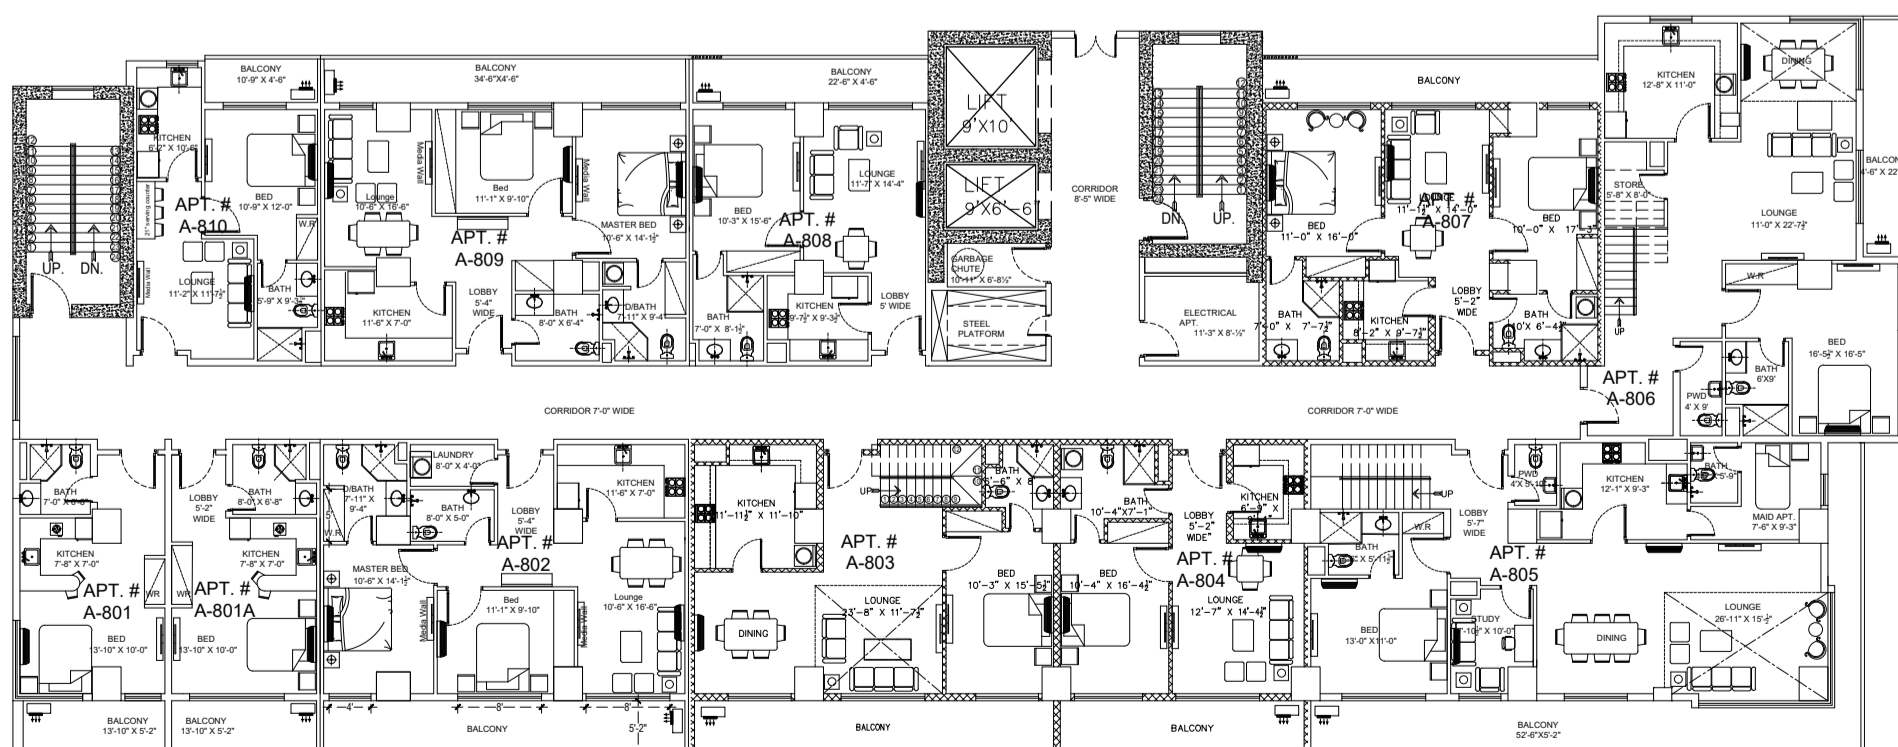

ZEDEM INTERNATIONAL (PVT.) LTD.

FAISAL HEIGHTS

LAYOUT PLANS

APARTMENT FLOORS ONLY

**LOCATED AT APARTMENT PLOT NO. 5, BLOCK-C,
FAISAL TOWN, PHASE I, RAWALPINDI**

A-501

2ND FLOOR PLAN

3RD FLOOR PLAN

4TH FLOOR PLAN

A-501

5TH FLOOR PLAN

6TH FLOOR PLAN

7TH FLOOR PLAN

8TH FLOOR PLAN

9TH FLOOR PLAN

10TH FLOOR PLAN

I11TH FLOOR PLAN

12TH FLOOR PLAN

13TH FLOOR PLAN

14TH FLOOR PLAN

15TH FLOOR PLAN

16TH FLOOR PLAN

17TH FLOOR PLAN