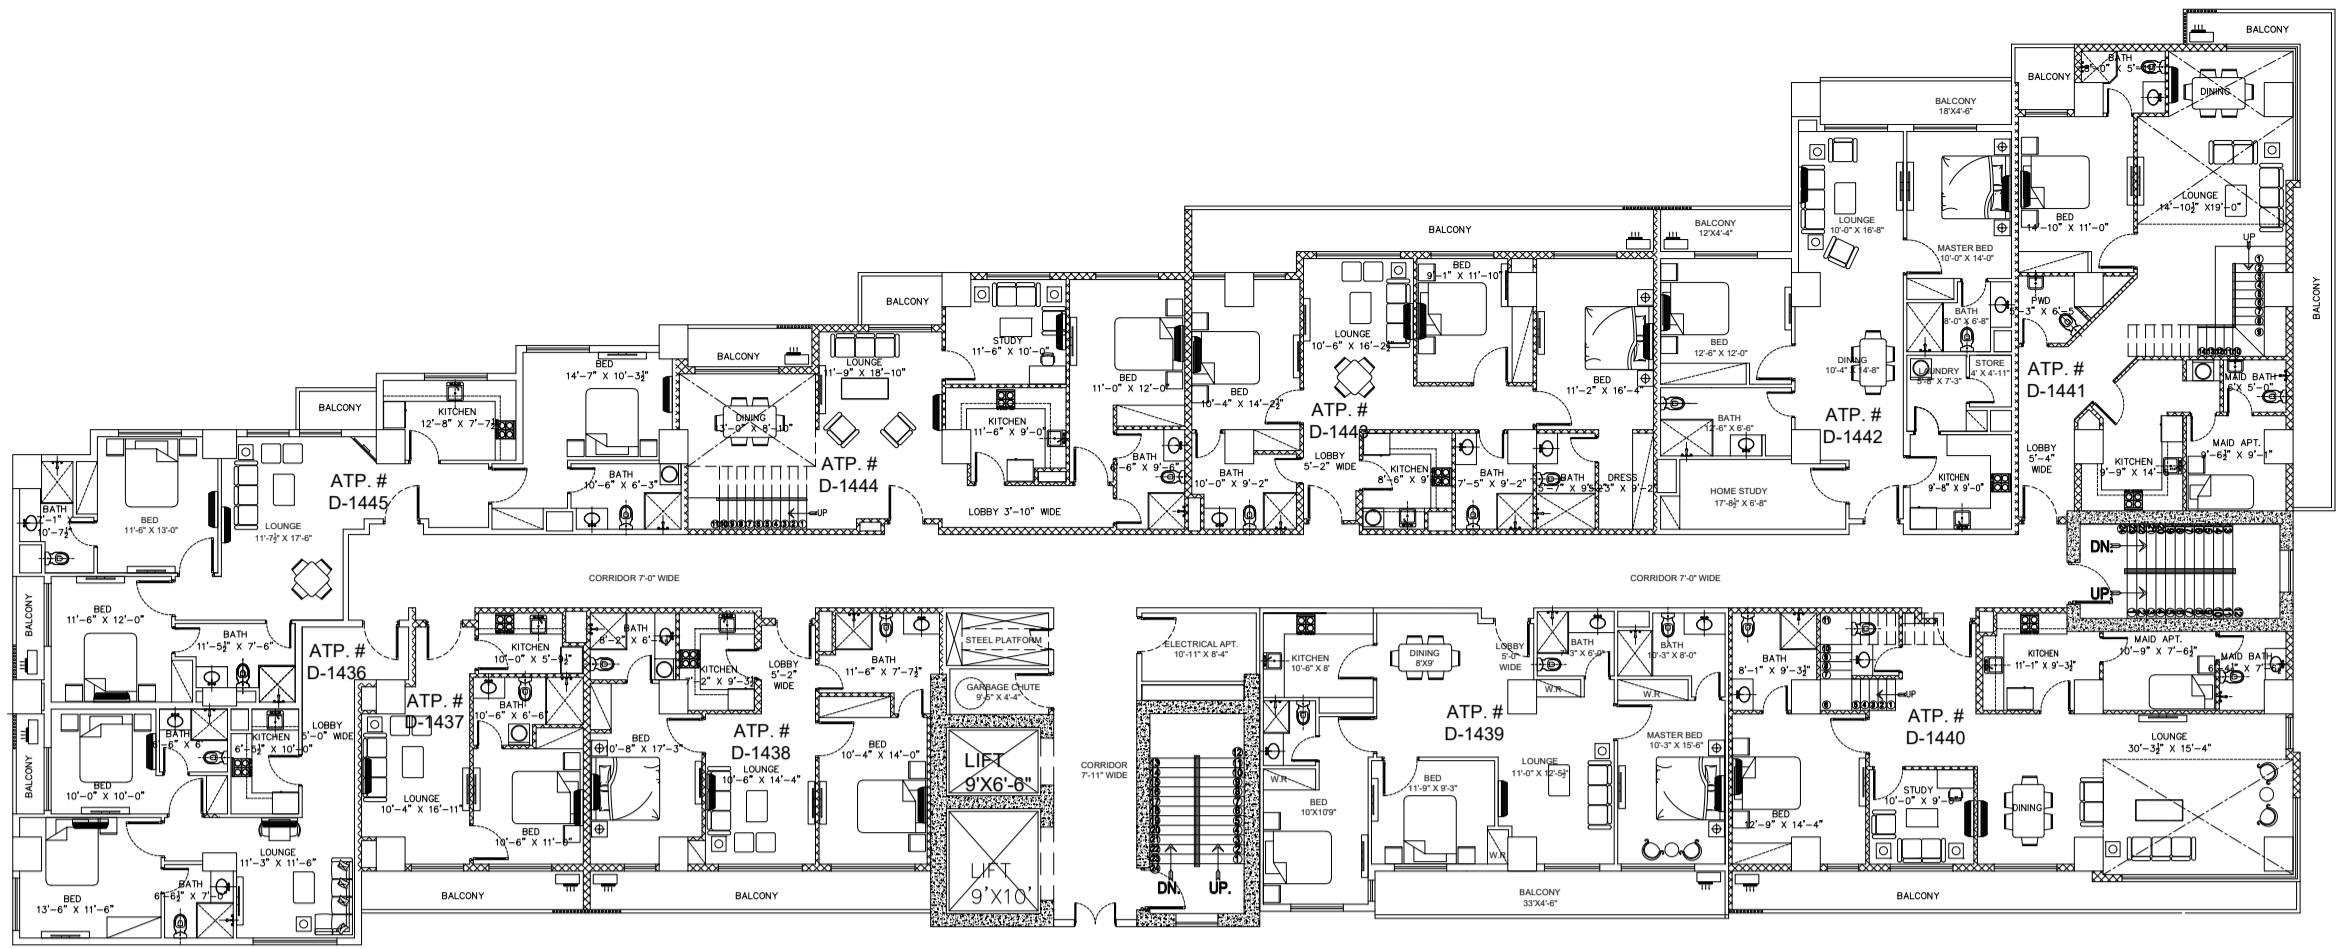

ZEDEM INTERNATIONAL (PVT.) LTD.

FAISAL HEIGHTS

LAYOUT PLANS

APARTMENT FLOORS ONLY

**LOCATED AT APARTMENT PLOT NO. 5, BLOCK-C,
FAISAL TOWN, PHASE I, RAWALPINDI**

A-501

2ND FLOOR PLAN

3RD FLOOR PLAN

4TH FLOOR PLAN

A-501

5TH FLOOR PLAN

6TH FLOOR PLAN

7TH FLOOR PLAN

8TH FLOOR PLAN

9TH FLOOR PLAN

10TH FLOOR PLAN

I11TH FLOOR PLAN

12TH FLOOR PLAN

13TH FLOOR PLAN

14TH FLOOR PLAN

15TH FLOOR PLAN

16TH FLOOR PLAN

17TH FLOOR PLAN