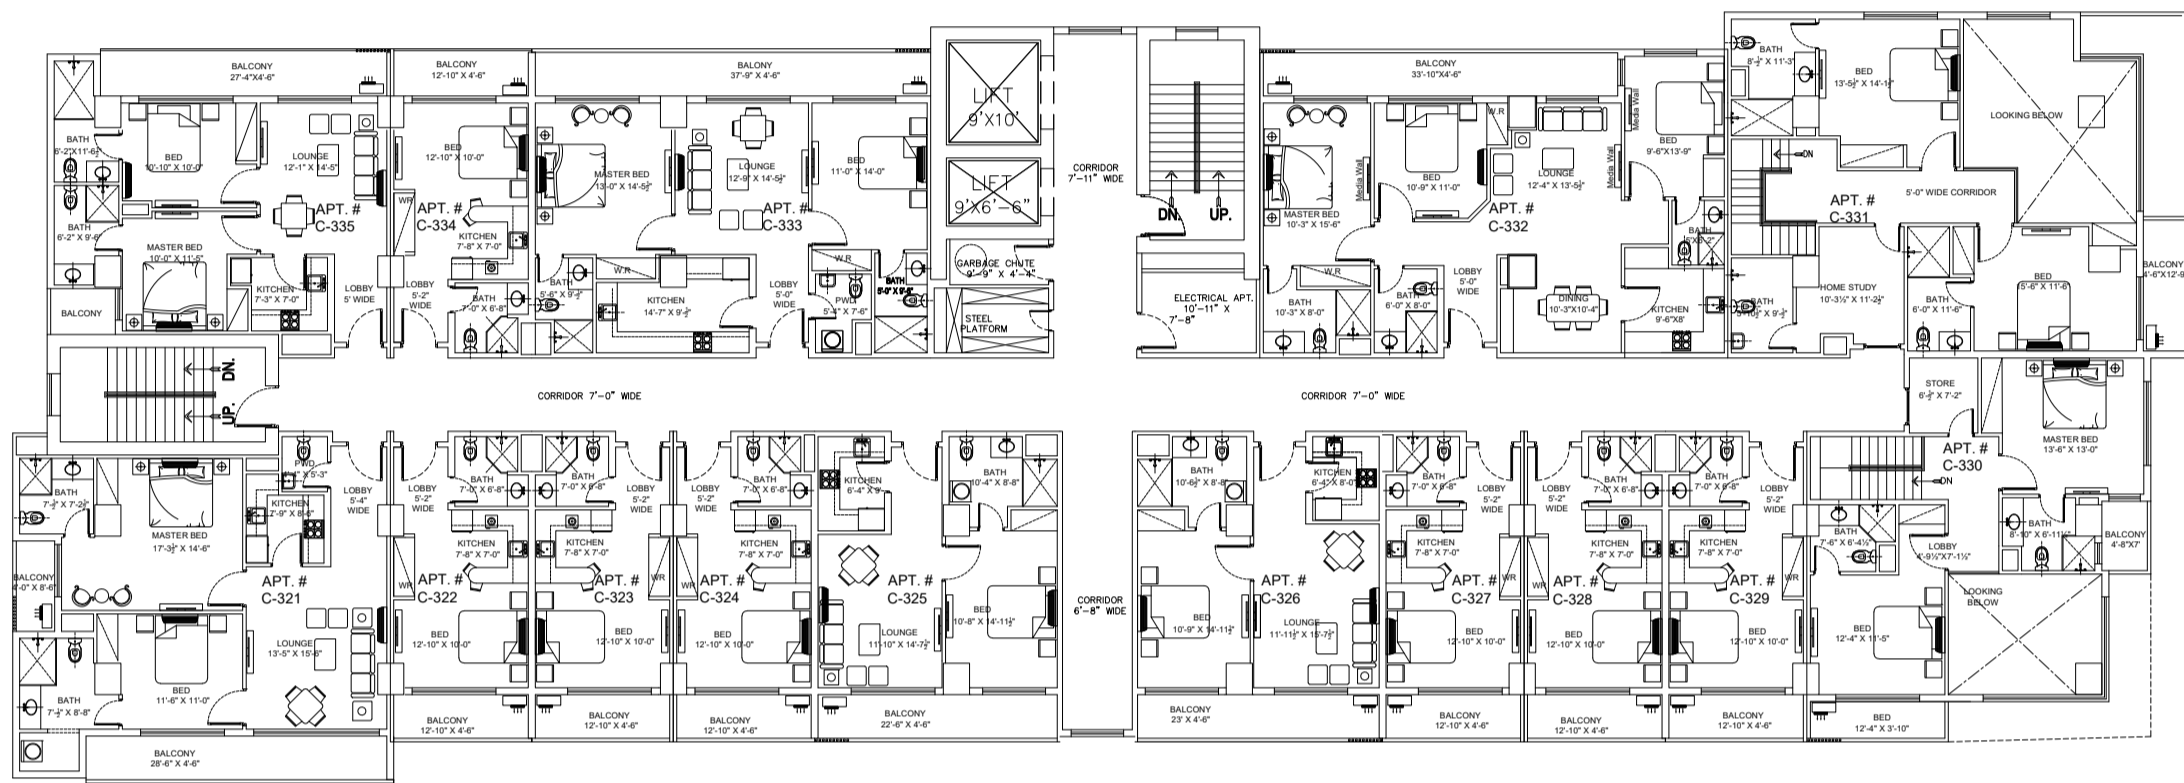

ZEDEM INTERNATIONAL (PVT.) LTD.

FAISAL HEIGHTS

LAYOUT PLANS

APARTMENT FLOORS ONLY

**LOCATED AT APARTMENT PLOT NO. 5, BLOCK-C,
FAISAL TOWN, PHASE I, RAWALPINDI**

A-501

2ND FLOOR PLAN

3RD FLOOR PLAN

4TH FLOOR PLAN

A-501

5TH FLOOR PLAN

6TH FLOOR PLAN

7TH FLOOR PLAN

8TH FLOOR PLAN

9TH FLOOR PLAN

10TH FLOOR PLAN

I11TH FLOOR PLAN

12TH FLOOR PLAN

13TH FLOOR PLAN

14TH FLOOR PLAN

15TH FLOOR PLAN

16TH FLOOR PLAN

17TH FLOOR PLAN