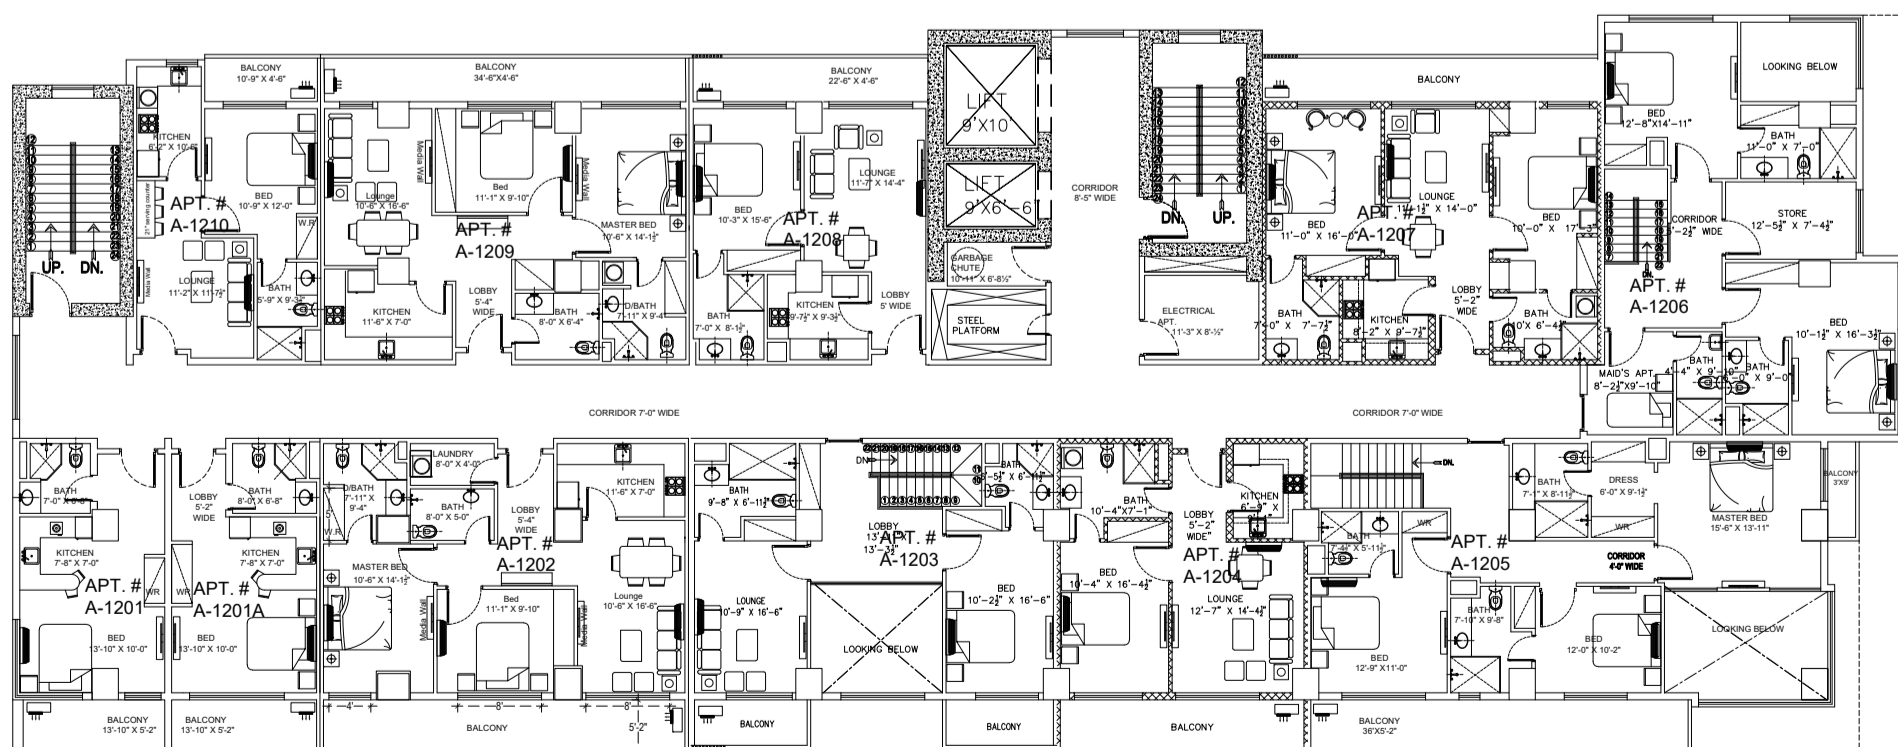

ZEDEM INTERNATIONAL (PVT.) LTD.

FAISAL HEIGHTS

LAYOUT PLANS

APARTMENT FLOORS ONLY

**LOCATED AT APARTMENT PLOT NO. 5, BLOCK-C,
FAISAL TOWN, PHASE I, RAWALPINDI**

A-501

2ND FLOOR PLAN

3RD FLOOR PLAN

4TH FLOOR PLAN

A-501

5TH FLOOR PLAN

6TH FLOOR PLAN

7TH FLOOR PLAN

8TH FLOOR PLAN

9TH FLOOR PLAN

10TH FLOOR PLAN

I11TH FLOOR PLAN

12TH FLOOR PLAN

13TH FLOOR PLAN

14TH FLOOR PLAN

15TH FLOOR PLAN

16TH FLOOR PLAN

17TH FLOOR PLAN