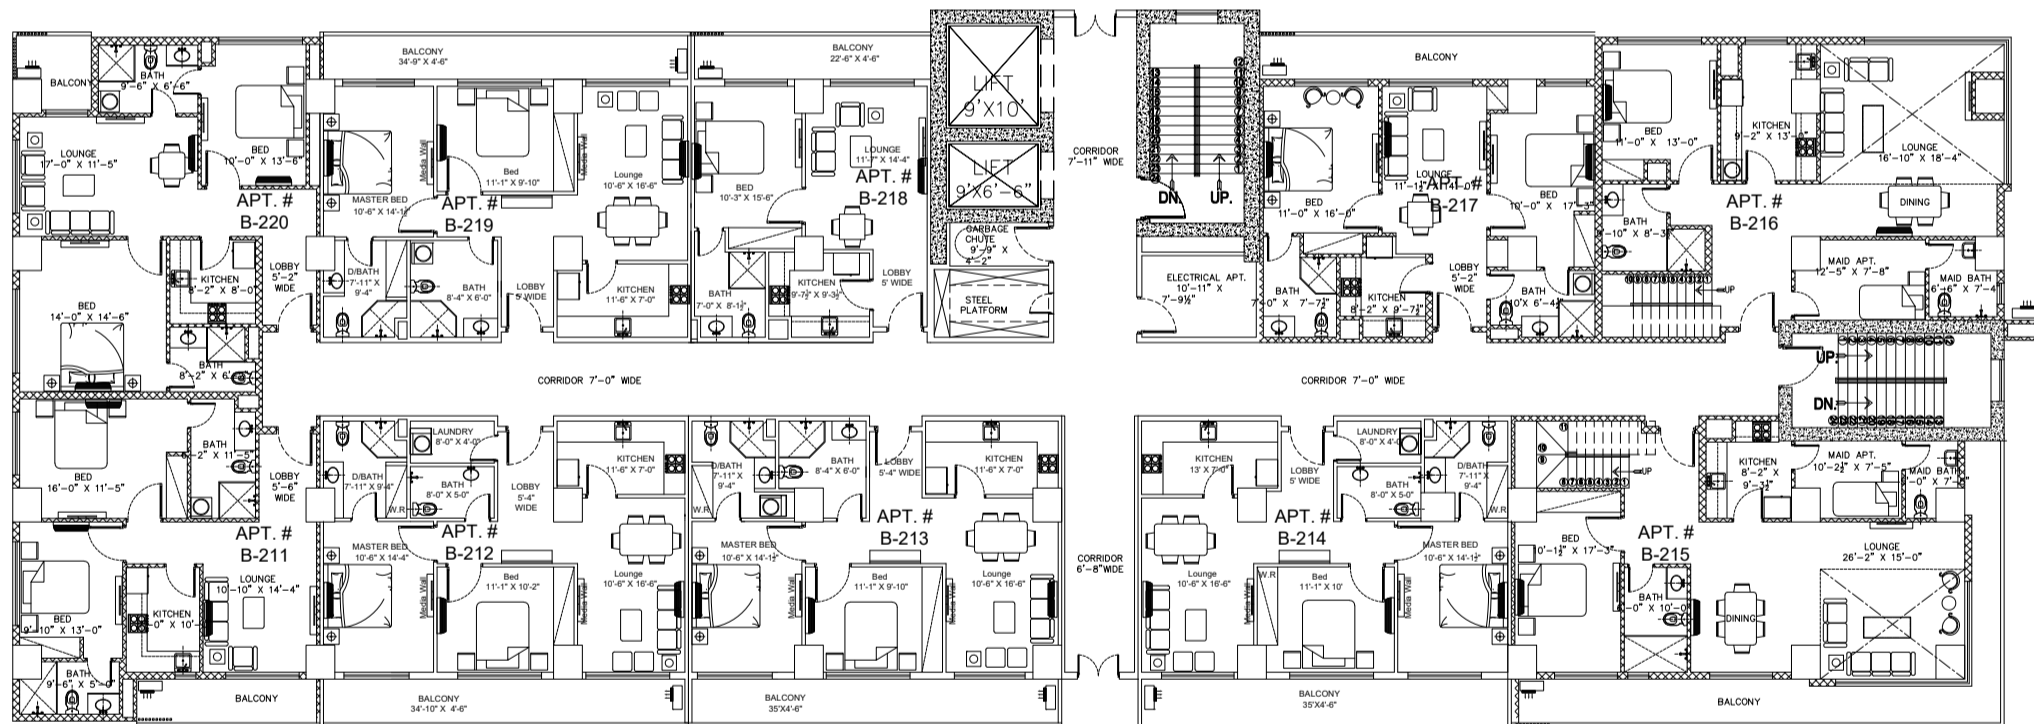

ZEDEM INTERNATIONAL (PVT.) LTD.

FAISAL HEIGHTS

LAYOUT PLANS

APARTMENT FLOORS ONLY

**LOCATED AT APARTMENT PLOT NO. 5, BLOCK-C,
FAISAL TOWN, PHASE I, RAWALPINDI**

A-501

2ND FLOOR PLAN

3RD FLOOR PLAN

4TH FLOOR PLAN

A-501

5TH FLOOR PLAN

6TH FLOOR PLAN

7TH FLOOR PLAN

8TH FLOOR PLAN

9TH FLOOR PLAN

10TH FLOOR PLAN

I11TH FLOOR PLAN

12TH FLOOR PLAN

13TH FLOOR PLAN

14TH FLOOR PLAN

15TH FLOOR PLAN

16TH FLOOR PLAN

17TH FLOOR PLAN