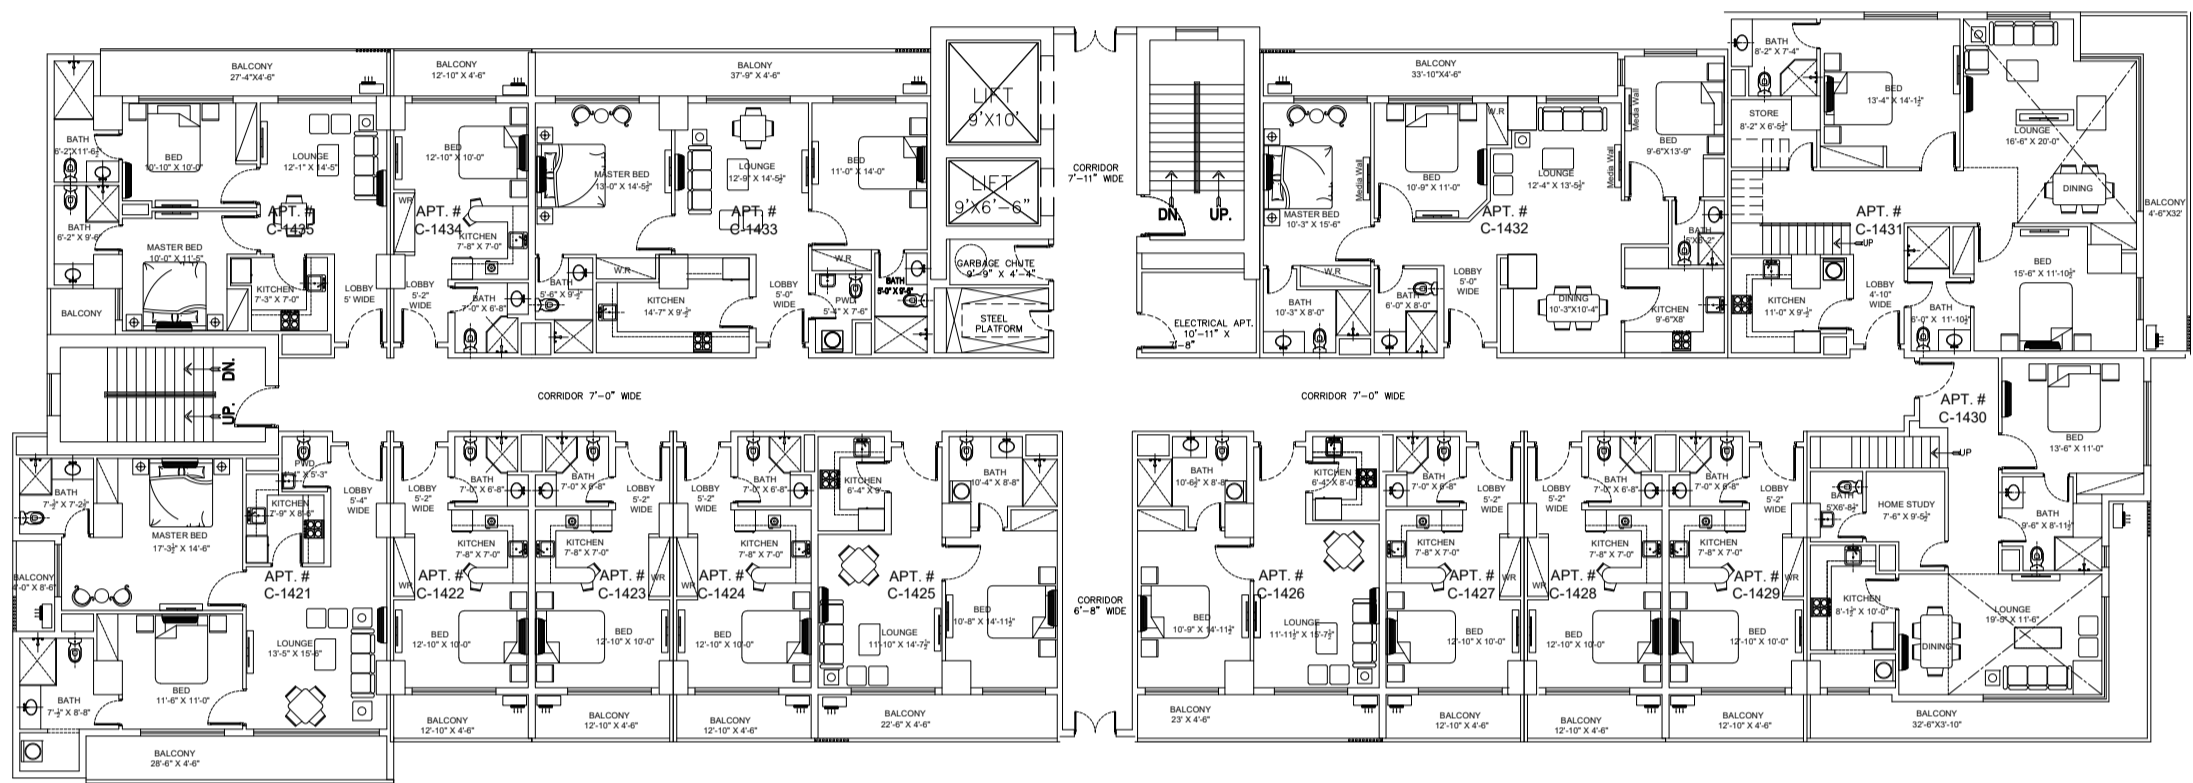

ZEDEM INTERNATIONAL (PVT.) LTD.

FAISAL HEIGHTS

LAYOUT PLANS

APARTMENT FLOORS ONLY

**LOCATED AT APARTMENT PLOT NO. 5, BLOCK-C,
FAISAL TOWN, PHASE I, RAWALPINDI**

A-501

2ND FLOOR PLAN

3RD FLOOR PLAN

4TH FLOOR PLAN

A-501

5TH FLOOR PLAN

6TH FLOOR PLAN

7TH FLOOR PLAN

8TH FLOOR PLAN

9TH FLOOR PLAN

10TH FLOOR PLAN

I11TH FLOOR PLAN

12TH FLOOR PLAN

13TH FLOOR PLAN

14TH FLOOR PLAN

15TH FLOOR PLAN

16TH FLOOR PLAN

17TH FLOOR PLAN