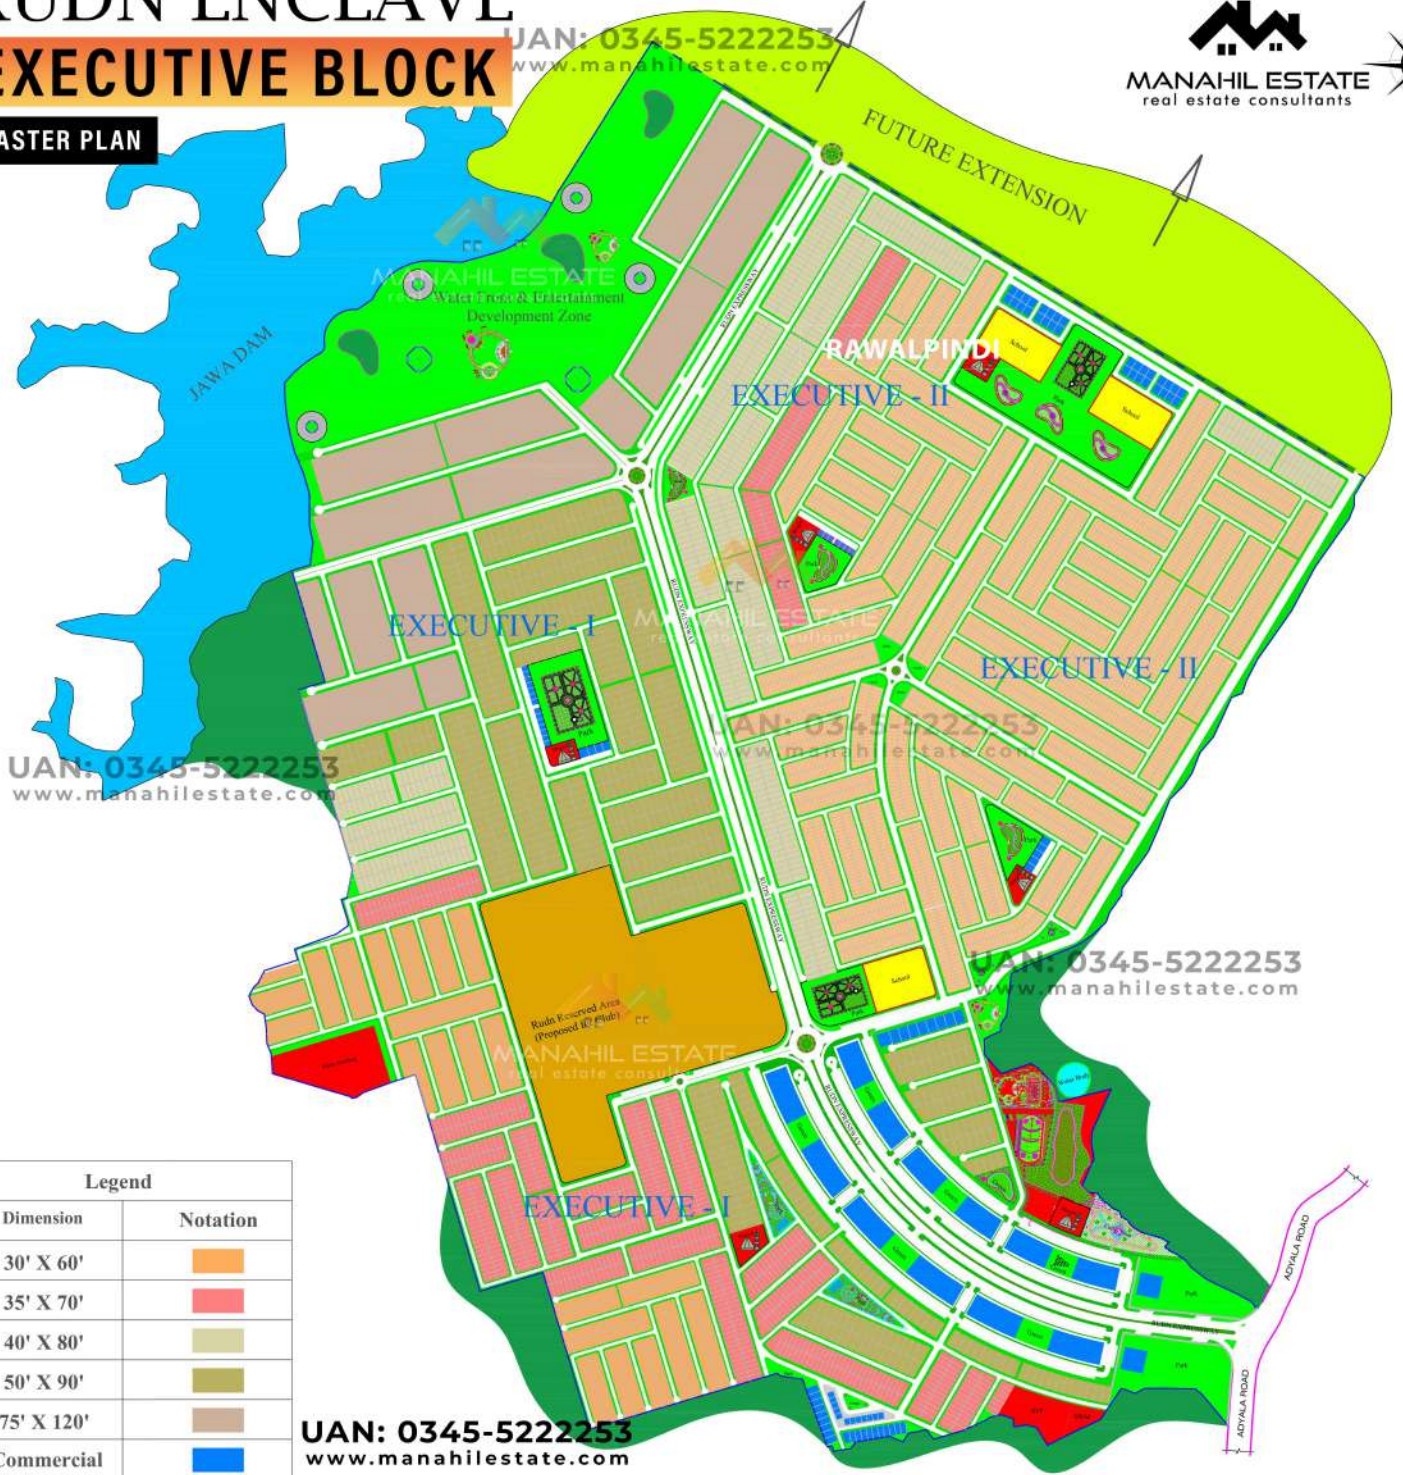

# RUDN ENCLAVE EXECUTIVE BLOCK

UAN: 0345-522253  
www.manahilestate.com

MASTER PLAN

Legend	
Dimension	Notation
30' X 60'	
35' X 70'	
40' X 80'	
50' X 90'	
75' X 120'	
Commercial	

UAN: 0345-522253  
www.manahilestate.com