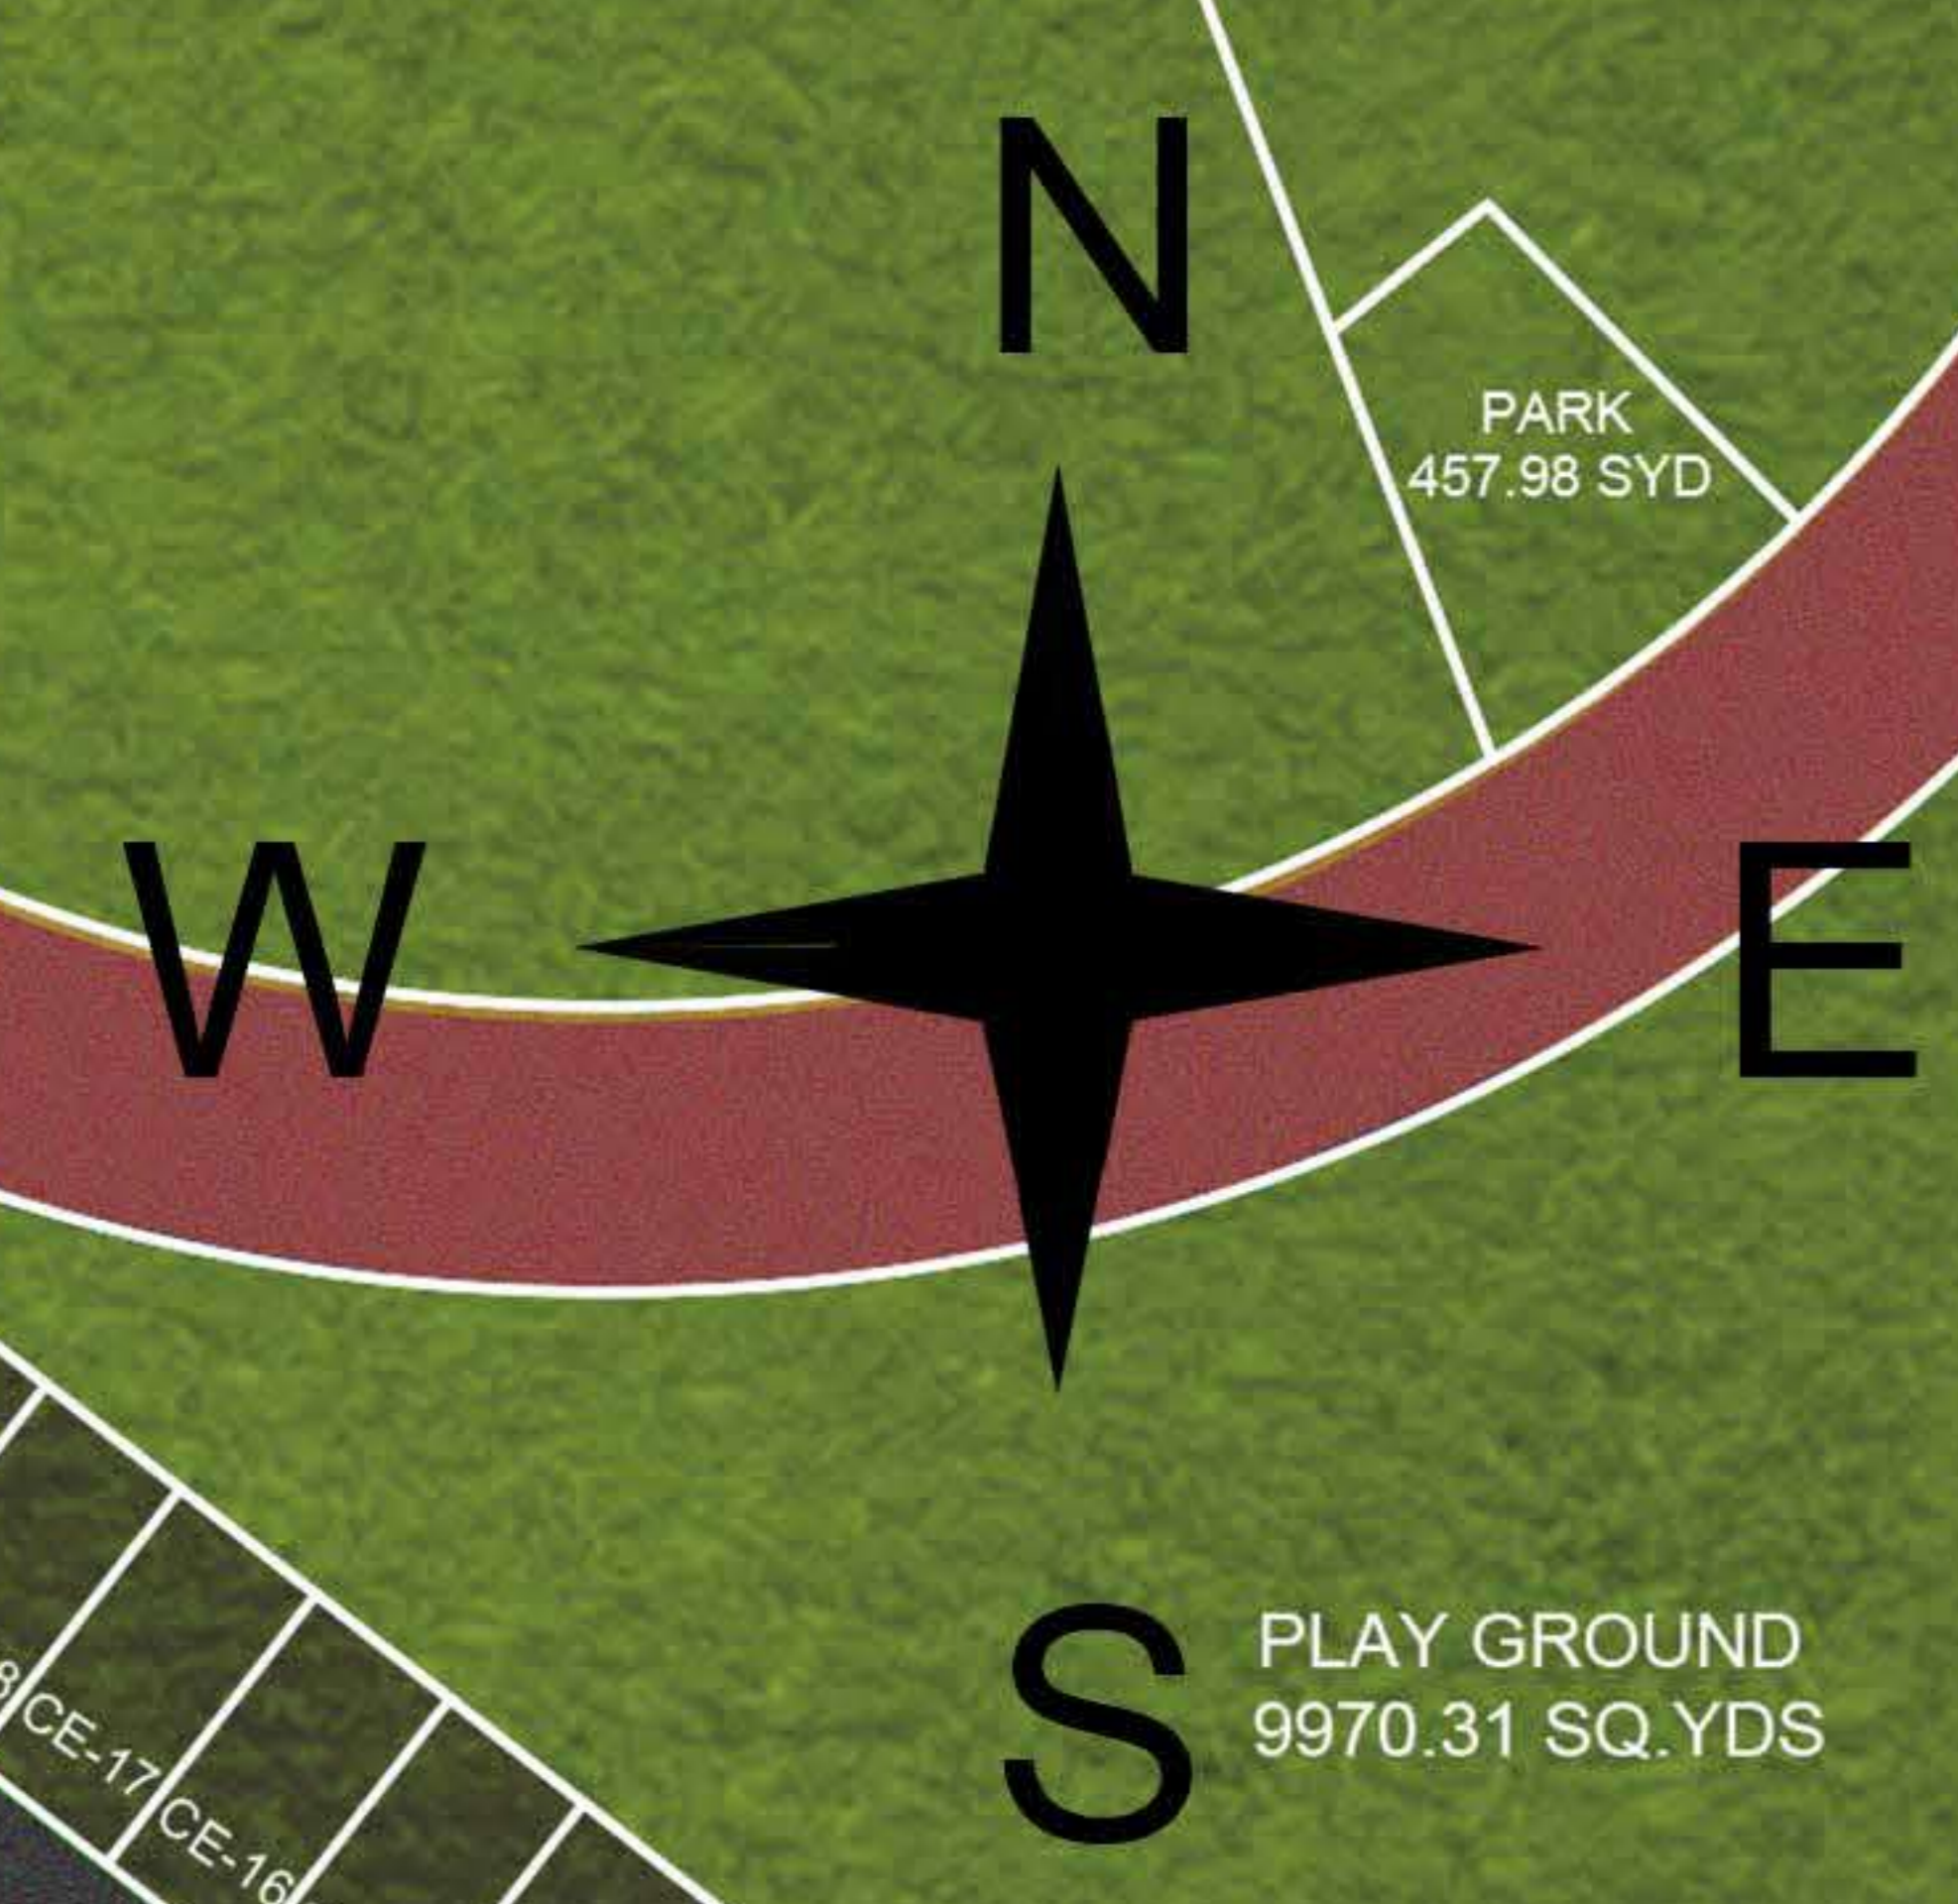

SOCIETY MAP

- 125 sq. yd.
- 250 sq. yd.
- Commercial

EXCLUSIVELY MARKETING BY

zameen.com
Pakistan's No.1 Property Website

24/7 Sales Centre

021-111 333 333

Office # 601, 6th Floor, Business Avenue
Building, Shahrah-e-Faisal, Karachi