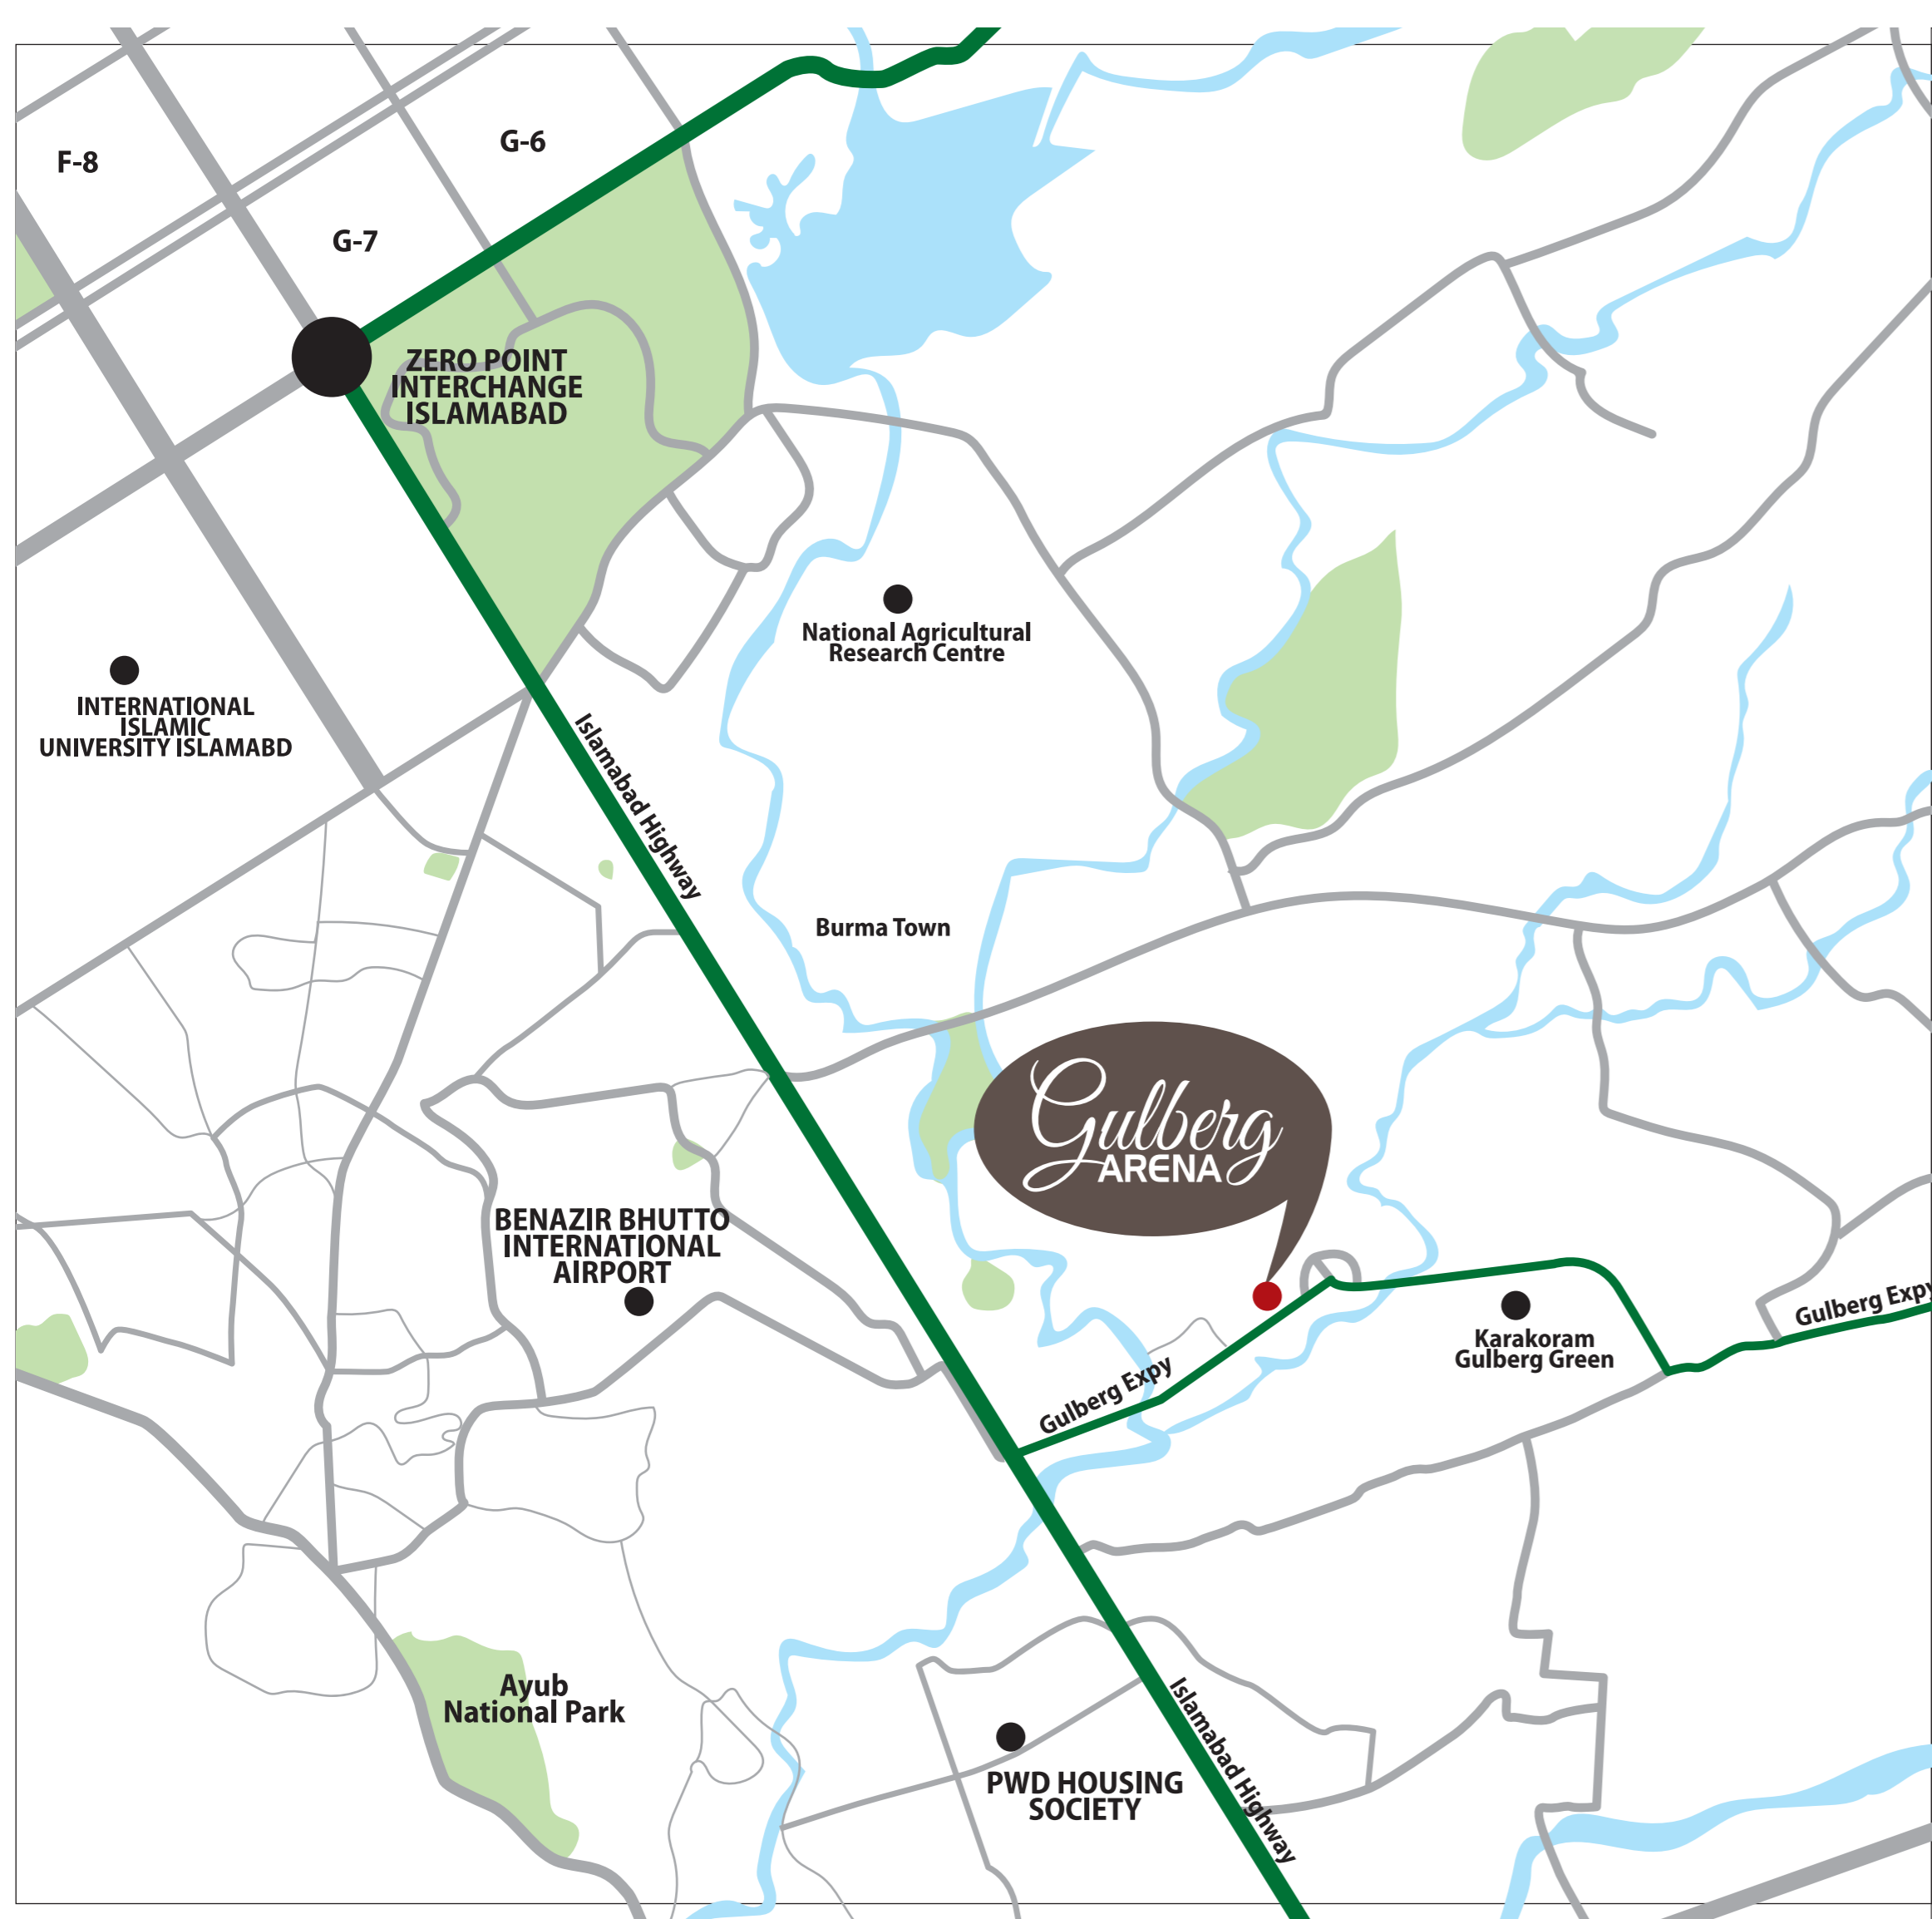

ALL ROADS TO GULBERG

The site of Gulberg Arena is strategically placed for the comfort of its residents. The Gulberg Arena in Gulberg, Islamabad, surrounds itself with various important sites such as Airport and Zero Point. The location of Gulberg Arena is revered by many, in the midst of an upmarket area Gulberg Arena rejoices in the vicinity of the best educational institutions, shopping centers, healthcare facilities, sumptuous restaurants and entertainment spots in town.