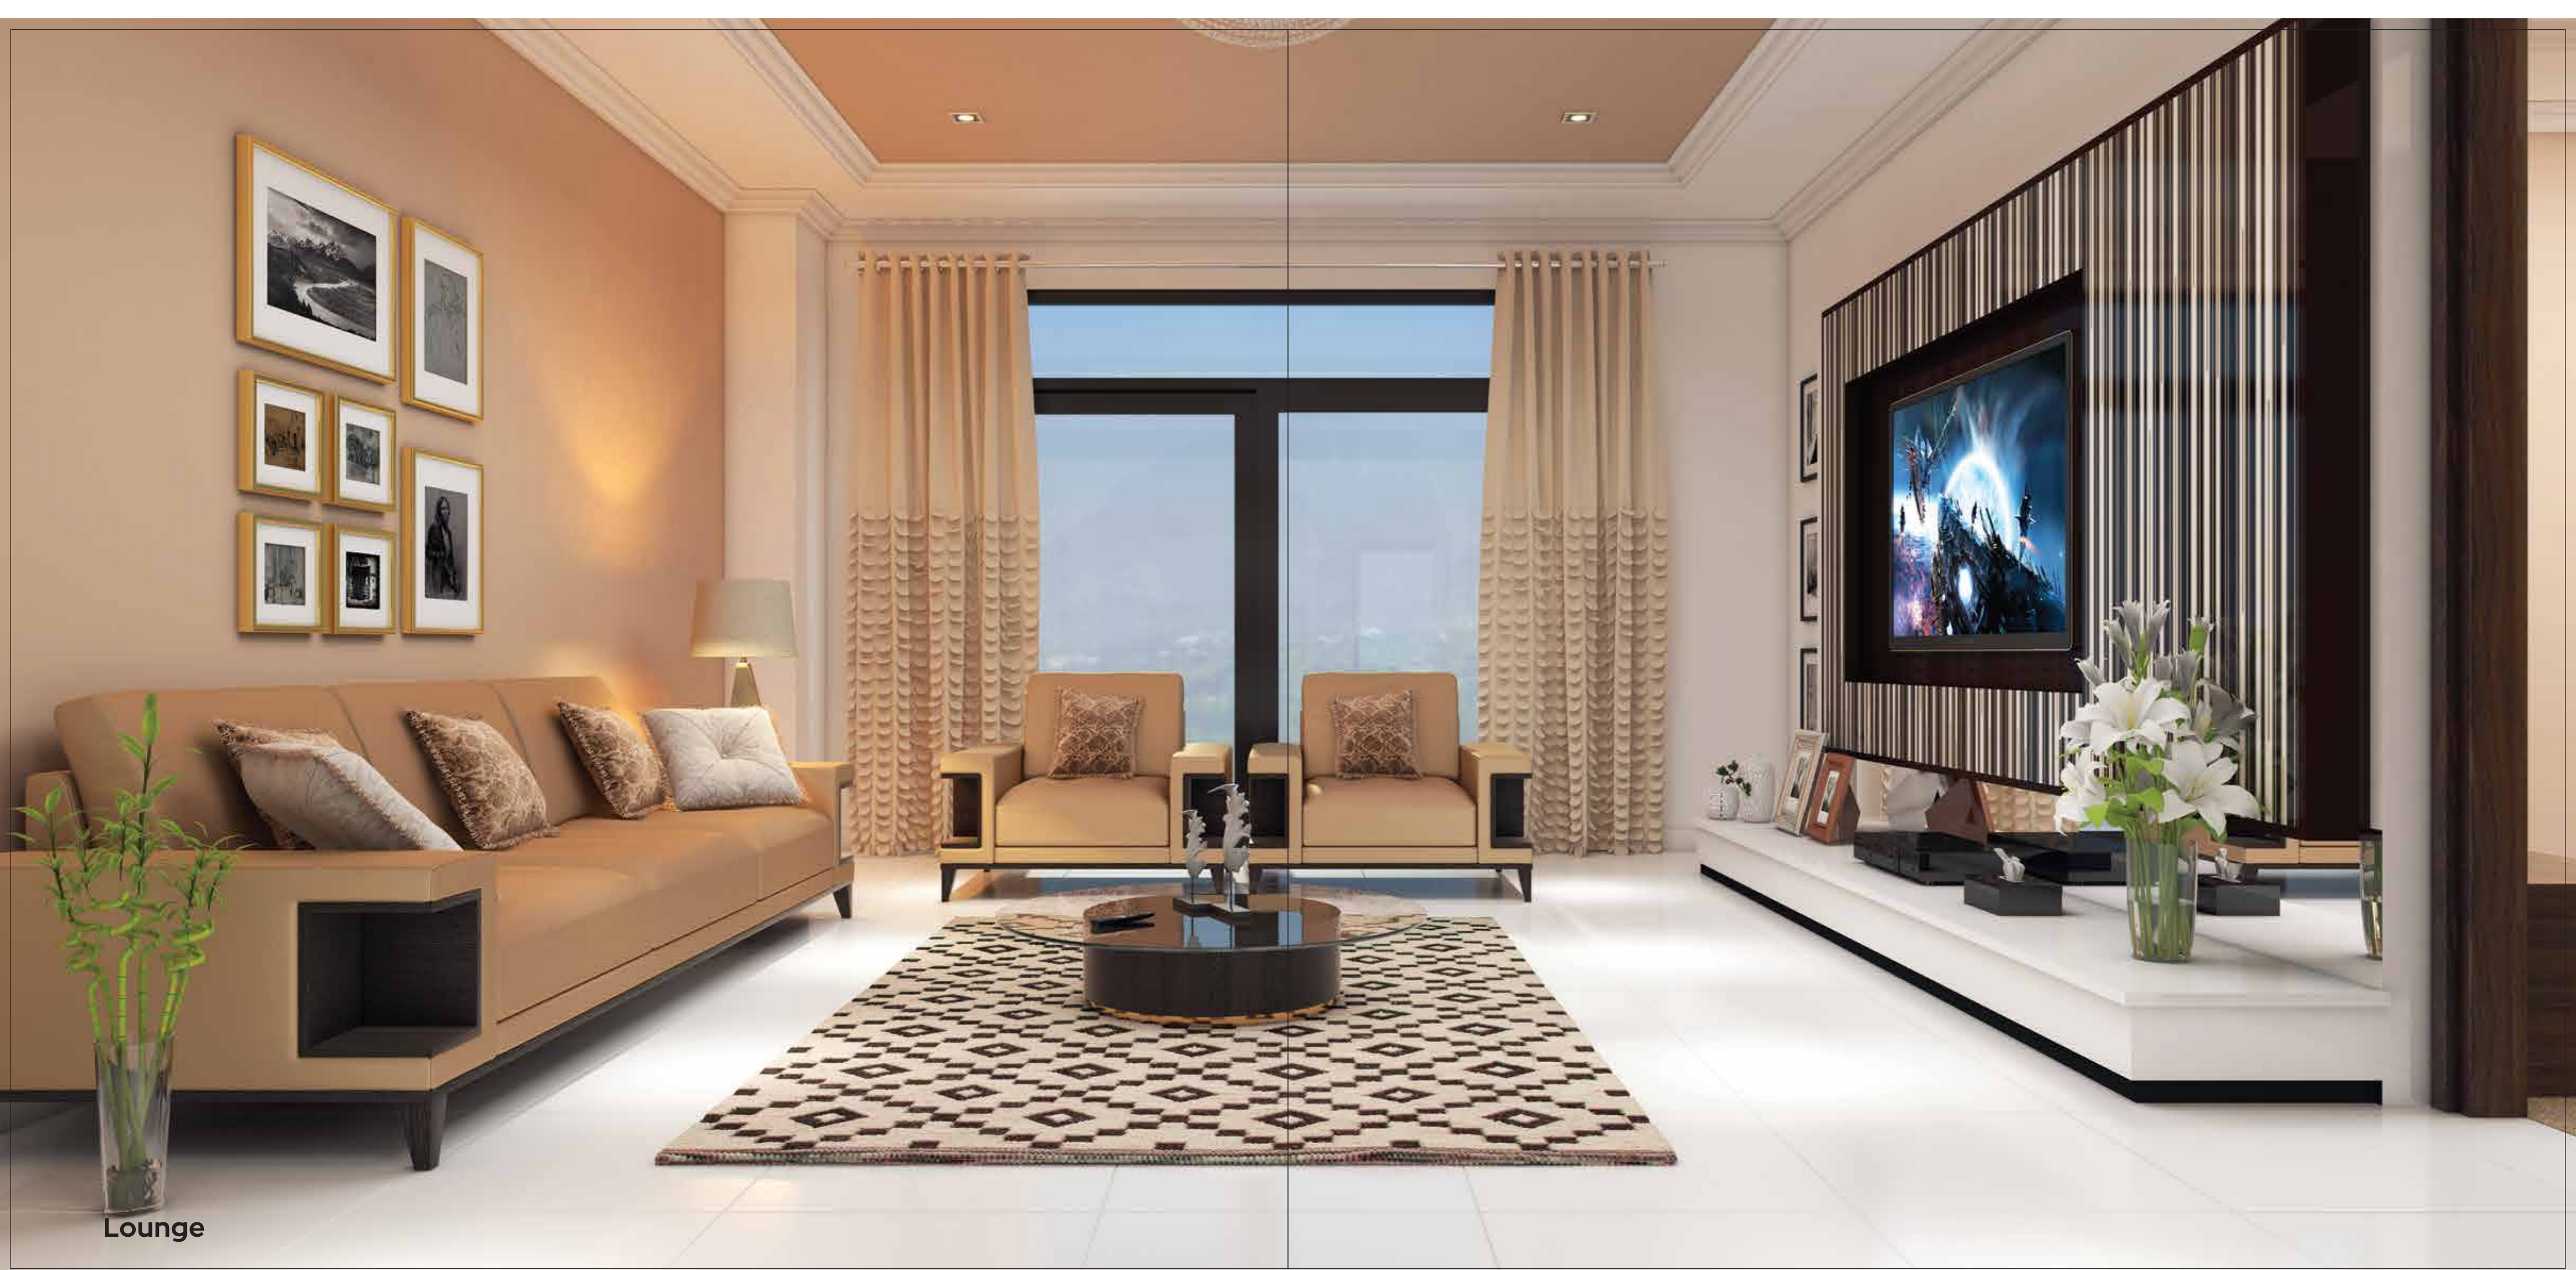

Lounge

Bathroom

AMPLE MODERN PARKING

Gulberg Arena offers an exclusive, spacious, secured and featuring a state-of-the-art card scanning parking facility to its residents.
Gulberg Arena is a one-of-a-kind in all of Islamabad, promising a life without parking-woes and unnecessary stress to its residents.