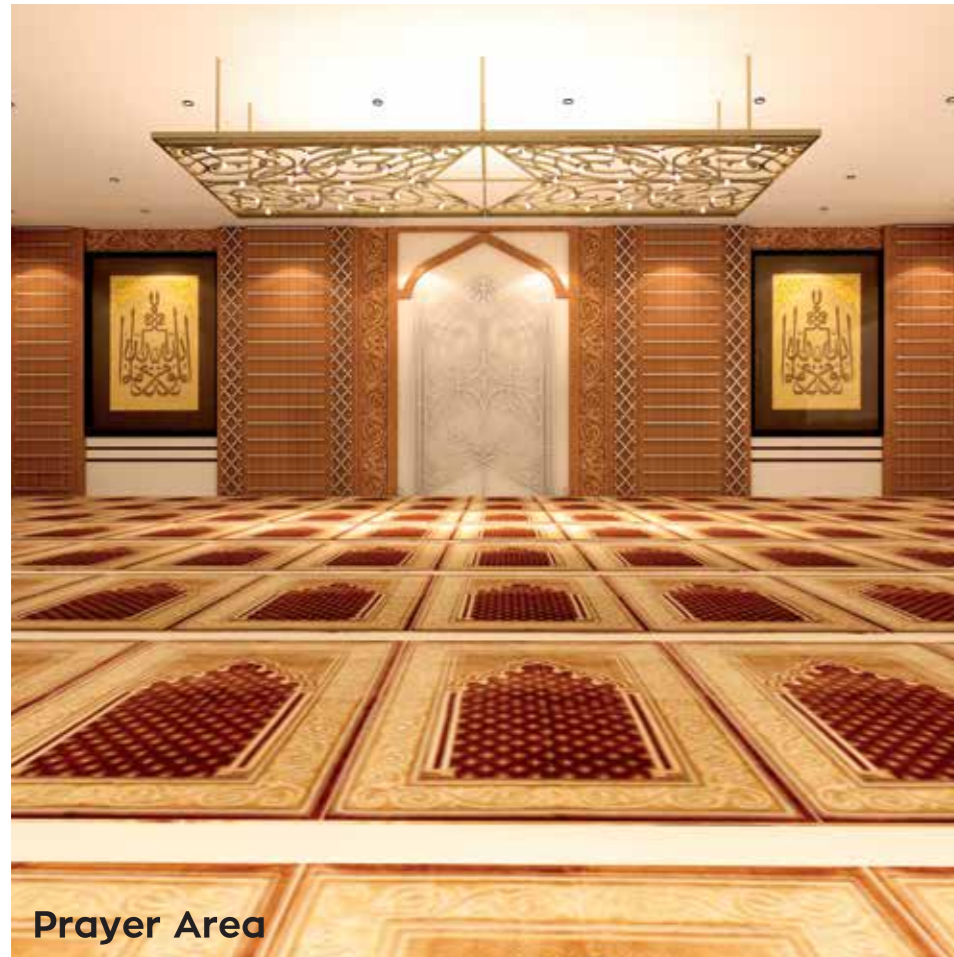

MAIN FEATURES

- Luxury designed shops.
- Bowling Alley.
- High Speed Elevators.
- Four sided open car Park.
- CCTV Camera.
- Lift Access with RFID Card.
- Management Office 24/7.
- Gym & Spa.
- 7 High Speed Elevators (2 Cargo Lifts, 3 Passenger Lifts, 2 Glass Lifts).
- 2 Floor for Food Court.
- Gaming zone/ Kids play area
- 24 Hours Standby Generators.
- 24/7 Security.
- Fire Alarm System.
- Emergency exit.
- Health Club.
- Roof top swimming pool.
- Multi-Screen Cinema.
- Executive Offices.
- Dual Escalators on each floor.
- Covered car parking with vacancy indicators.
- Doors Controllable with RFID cards.
- Service Office.
- Prayer Area.
- Central Heating and Cooling System.
- Purified Water Filtration Plant.

APARTMENTS MAIN ATTRACTIONS

- 1&2 BED apartments.
- Earthquake Resistant.
- Cargo Lift.
- Separate Lift for Apartments.
- Pray Area.
- Imported quality fittings and finishes.
- Separate entry and exit for apartment.
- 24/7 Security for apartments.
- Modern Architecture.
- Beautiful Interior and Exterior Design.
- Properly designed Fire-Fighting Extinguisher for Apartments.
- Backup Electricity Generators for lifts and corridors.
- Separate Gas and Electric connection for each apartment.
- Separate parking for apartment.
- Waste Disposal facility (Garbage chute).
- Beautiful Interior and Exterior Design.

SMART HOME FEATURES

- Get rid of key and manual operation through INNEXIV Smart Sensors and Devices.
- Manage your electrical consumption through INNEXIV Smart Energy Metering.
- Automate you home appliances through INNEXIV Smart Devices.
- Peace of Mind with INNEXIV Security Management System.
- Tag & Track your kids, pets and cars with INNEXIV Smart Tracking.
- Instant alarms and notification in case of Emergencies.