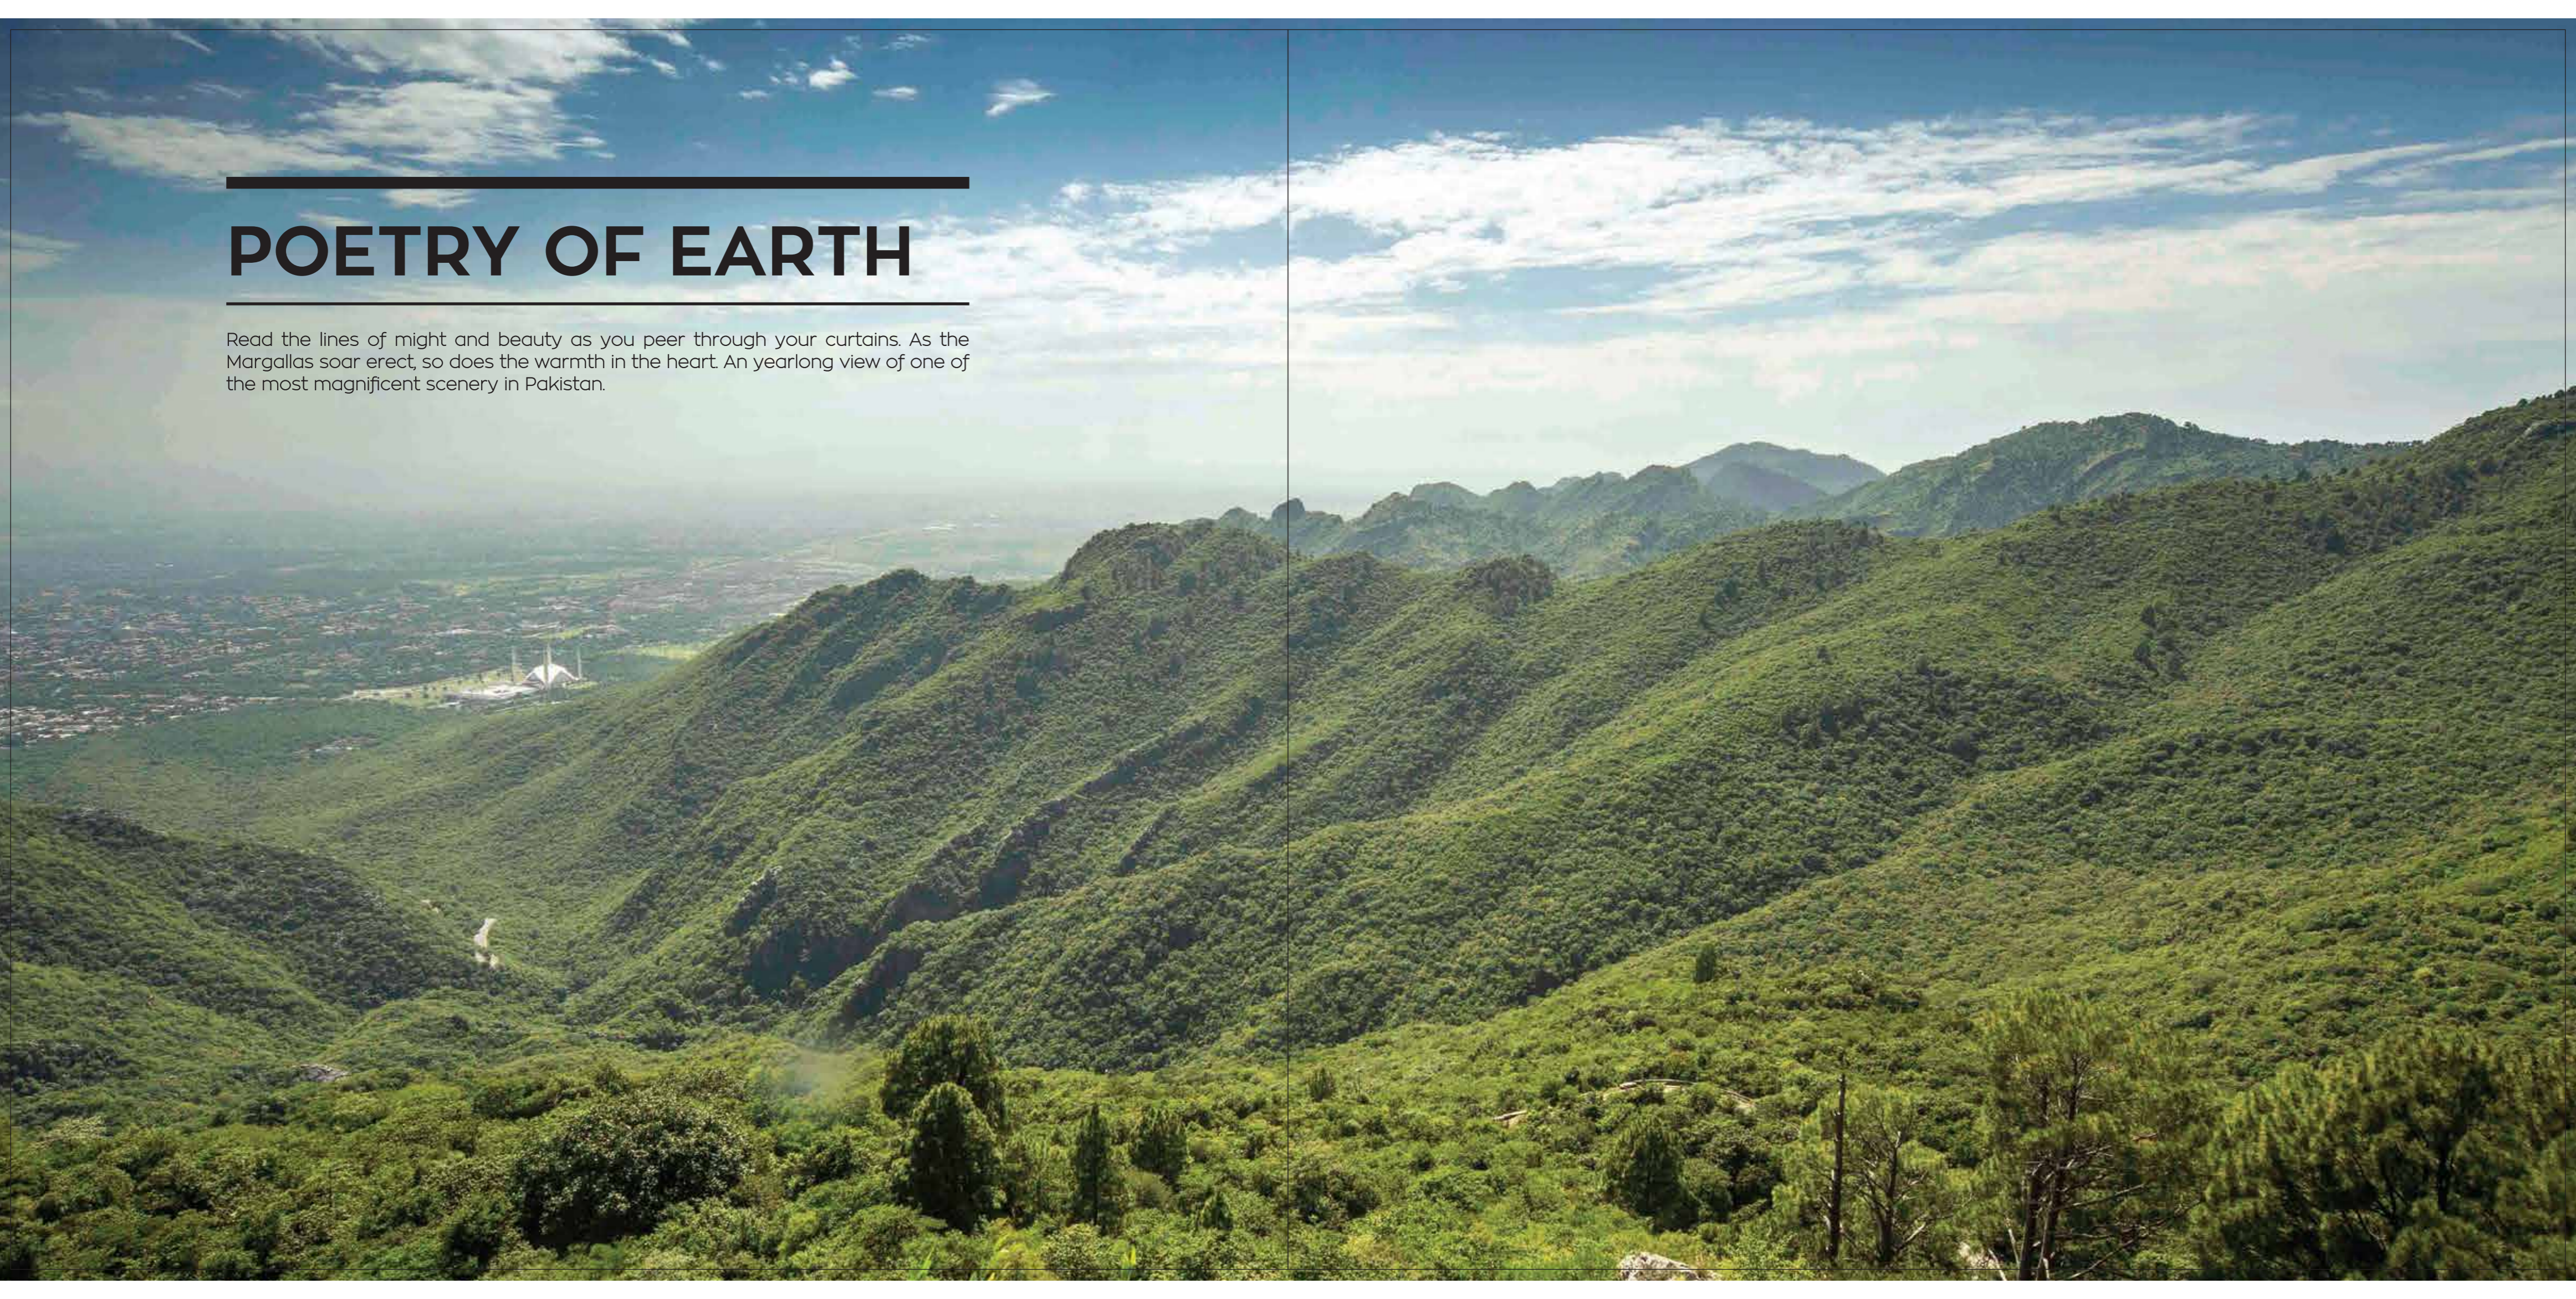

WWW.GULBERGARENA.COM.PK

AMONGST THE ALLURES OF ISLAMABAD

The Monument of worship without any bounds, whose beauty is worth every mesmerized eye. Amongst the riches of land are the poshest of tribes, harmonizing strong in peaceful vibes. In the land of green where the urban survives, where the mantle is strong and security thrives. Where the lushes of humanity are in their prime, that's where the city of Islamabad proudly lies.

ALL ROADS TO GULBERG

The site of Gulberg Arena is strategically placed for the comfort of its residents. The Gulberg Arena in Gulberg, Islamabad, surrounds itself with various important sites such as Airport and Zero Point. The location of Gulberg Arena is revered by many, in the midst of an upmarket area Gulberg Arena rejoices in the vicinity of the best educational institutions, shopping centers, healthcare facilities, sumptuous restaurants and entertainment spots in town.