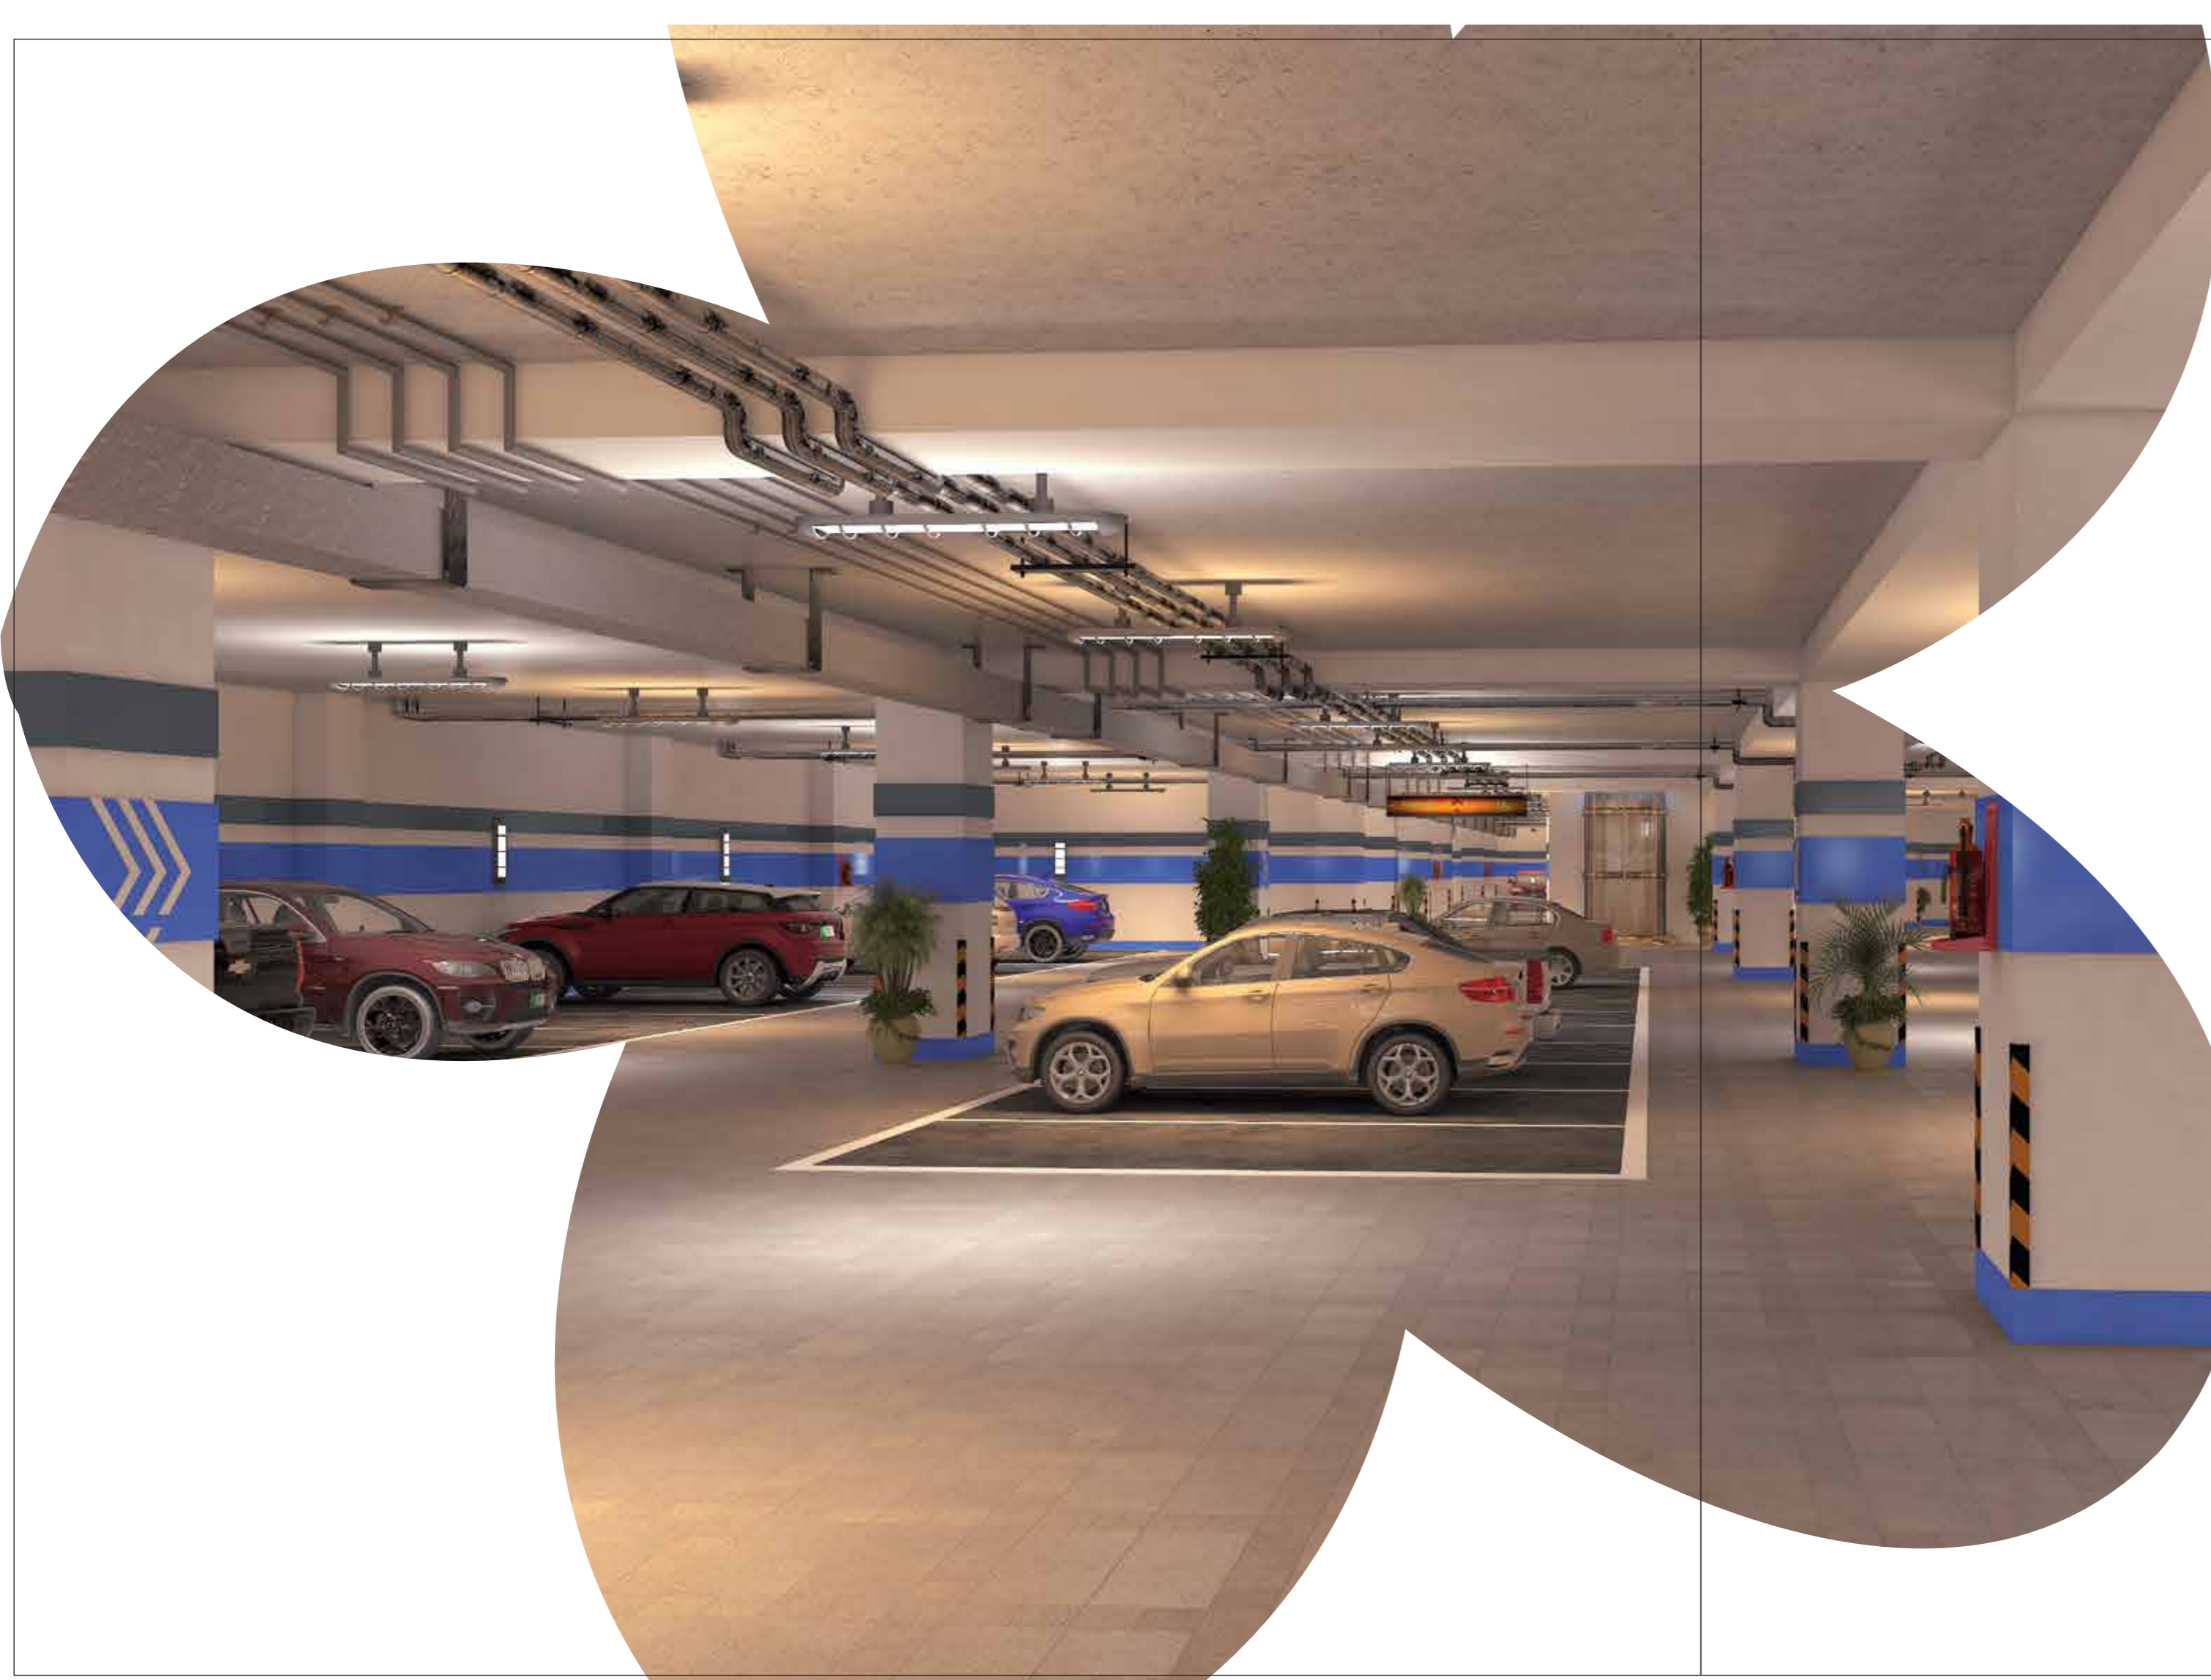

Lounge

Bathroom

AMPLE MODERN PARKING

Gulberg Arena offers an exclusive, spacious, secured and featuring a state-of-the-art card scanning parking facility to its residents.
Gulberg Arena is a one-of-a-kind in all of Islamabad, promising a life without parking-woes and unnecessary stress to its residents.

ATOP THE ROOFTOP

The glory of the Gulberg Arena prospers at every stop, but it's at its very peak on its majestic rooftop!

ROOFTOP SITTING AREA

Staying consistent with its class the Gulberg Arena rooftop is home to a large congenial Sitting Area. The sitting area is set to perfection; it is in essence a sense of comfort to those who enjoy the sun in the day and the wistfulness of the night.