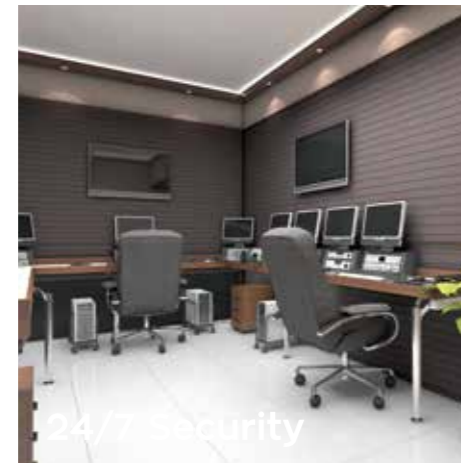

MAIN FEATURES

- Luxury designed shops.
- Bowling Alley.
- High Speed Elevators.
- Four sided open car Park.
- CCTV Camera.
- Lift Access with RFID Card.
- Management Office 24/7.
- Gym & Spa.
- 7 High Speed Elevators (2 Cargo Lifts, 3 Passenger Lifts, 2 Glass Lifts).
- 2 Floor for Food Court.
- Gaming zone/ Kids play area
- 24 Hours Standby Generators.
- 24/7 Security.
- Fire Alarm System.
- Emergency exit.
- Health Club.
- Roof top swimming pool.
- Multi-Screen Cinema.
- Executive Offices.
- Dual Escalators on each floor.
- Covered car parking with vacancy indicators.
- Doors Controllable with RFID cards.
- Service Office.
- Prayer Area.
- Central Heating and Cooling System.
- Purified Water Filtration Plant.

APARTMENTS MAIN ATTRACTIONS

- 1&2 BED apartments.
- Earthquake Resistant.
- Cargo Lift.
- Separate Lift for Apartments.
- Pray Area.
- Imported quality fittings and finishes.
- Separate entry and exit for apartment.
- 24/7 Security for apartments.
- Modern Architecture.
- Beautiful Interior and Exterior Design.
- Properly designed Fire-Fighting Extinguisher for Apartments.
- Backup Electricity Generators for lifts and corridors.
- Separate Gas and Electric connection for each apartment.
- Separate parking for apartment.
- Waste Disposal facility (Garbage chute).
- Beautiful Interior and Exterior Design.

SMART HOME FEATURES

- Get rid of key and manual operation through INNEXIV Smart Sensors and Devices.
- Manage your electrical consumption through INNEXIV Smart Energy Metering.
- Automate you home appliances through INNEXIV Smart Devices.
- Peace of Mind with INNEXIV Security Management System.
- Tag & Track your kids, pets and cars with INNEXIV Smart Tracking.
- Instant alarms and notification in case of Emergencies.